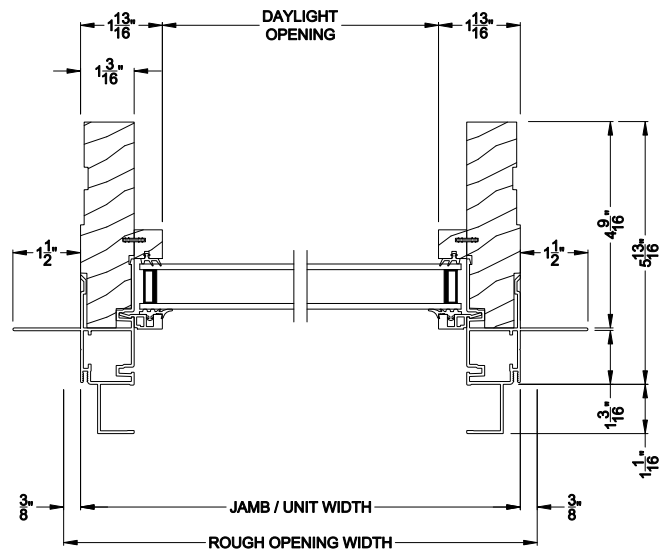

## CROSS SECTION DETAILS

**CONTEMPORARY SLIDING PATIO DOOR (8723)**  
Vertical Section - Sidelite

**CONTEMPORARY SLIDING PATIO DOOR (8723)**  
Vertical Section - Direct-set Sidelite

**CONTEMPORARY SLIDING PATIO DOOR (8723)**  
Horizontal Section - Sidelite

**CONTEMPORARY SLIDING PATIO DOOR (8723)**  
Horizontal Section - Direct-set Sidelite

Note: All dimensions are approximate. Weather Shield reserves the right to change specifications without notice.