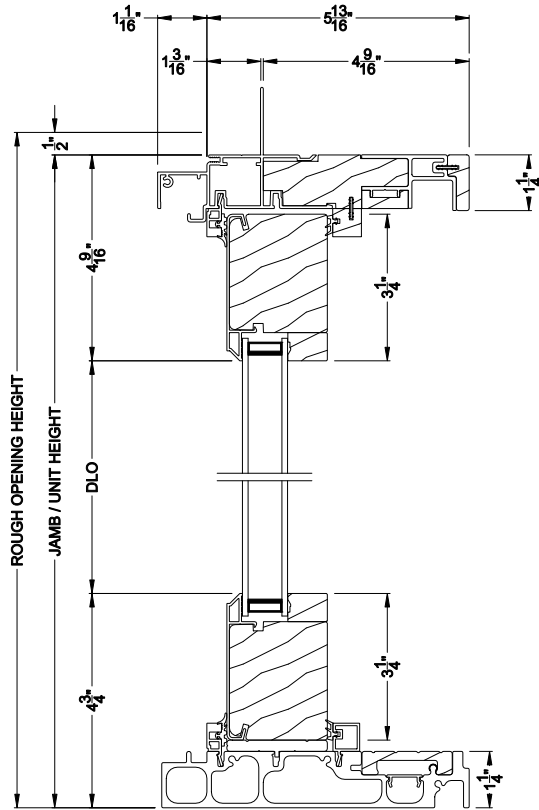

## CROSS SECTION DETAILS

**CONTEMPORARY SLIDING PATIO DOOR (8723)**  
Vertical Section - Sidelite

**CONTEMPORARY SLIDING PATIO DOOR (8723)**  
Vertical Section - Direct-set Sidelite

**CONTEMPORARY SLIDING PATIO DOOR (8723)**  
Horizontal Section - Sidelite

**CONTEMPORARY SLIDING PATIO DOOR (8723)**  
Horizontal Section - Direct-set Sidelite

Note: All dimensions are approximate. Weather Shield reserves the right to change specifications without notice.