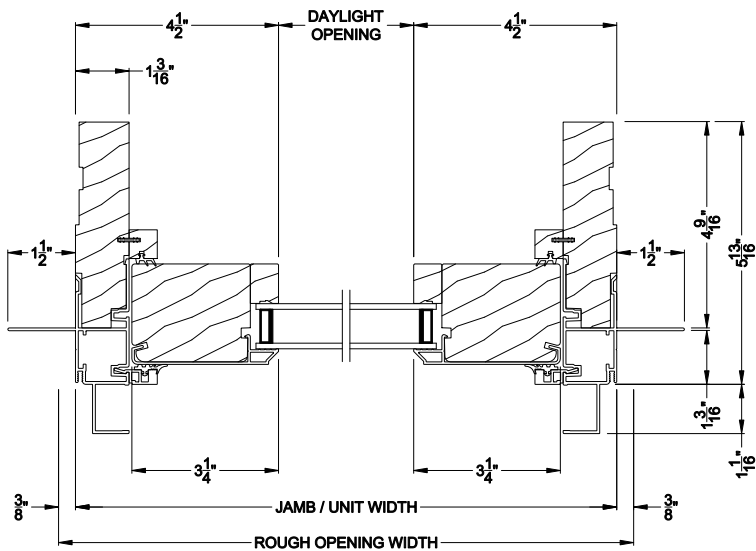

## CROSS SECTION DETAILS

**CONTEMPORARY SLIDING PATIO DOOR (8723)**  
Vertical Section - Sidelite

**CONTEMPORARY SLIDING PATIO DOOR (8723)**  
Vertical Section - Direct-set Sidelite

**CONTEMPORARY SLIDING PATIO DOOR (8723)**  
Horizontal Section - Sidelite