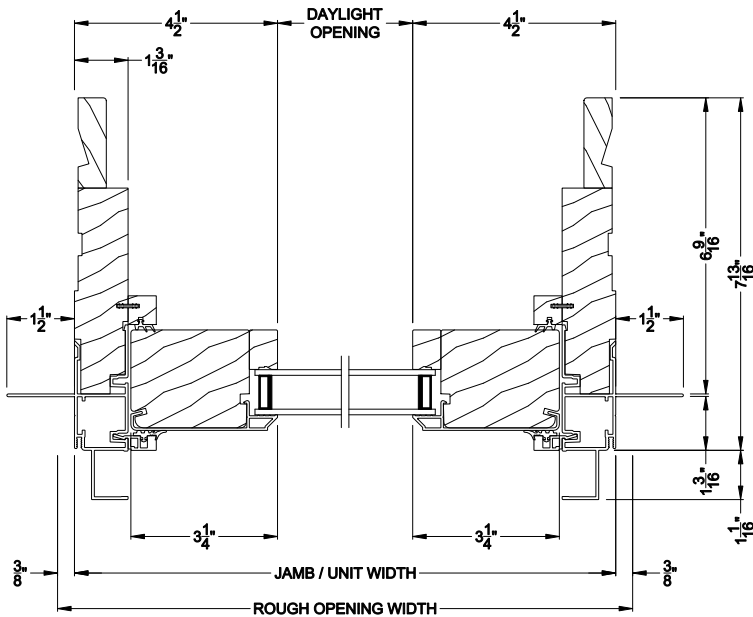

# Next Gen Sliding Patio Doors

## CROSS SECTION DETAILS

**CONTEMPORARY SLIDING PATIO DOOR (8723)**  
Vertical Section - Sidelite - 6-9/16" jamb

**CONTEMPORARY SLIDING PATIO DOOR (8723)**  
Vertical Section - Direct-set Sidelite - 6-9/16" jamb

**CONTEMPORARY SLIDING PATIO DOOR (8723)**  
Horizontal Section - Sidelite - 6-9/16" jamb

**CONTEMPORARY SLIDING PATIO DOOR (8723)**  
Horizontal Section - Direct-set Sidelite - 6-9/16" jamb

Note: All dimensions are approximate. Weather Shield reserves the right to change specifications without notice.