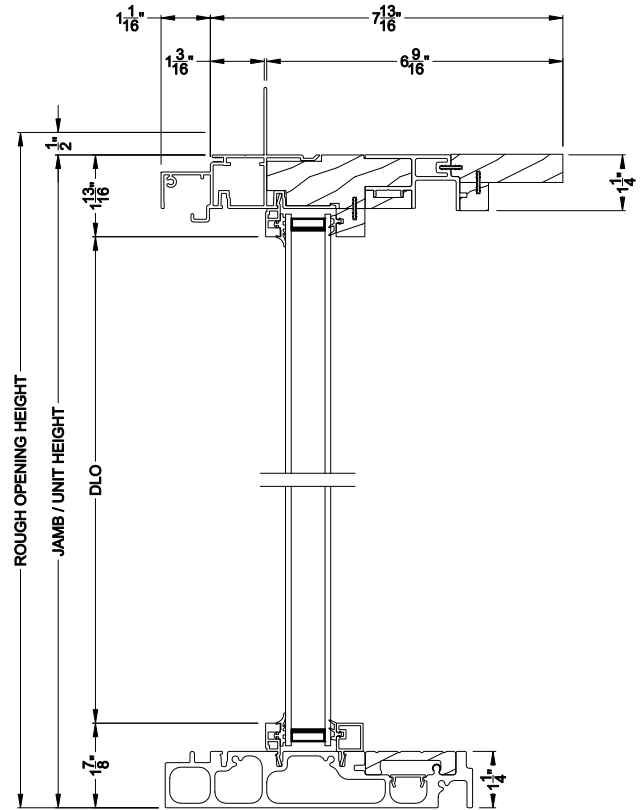

CONTEMPORARY SLIDING PATIO DOOR (8723)
Vertical Section - Direct-set Sidelite - 6-9/16" jamb