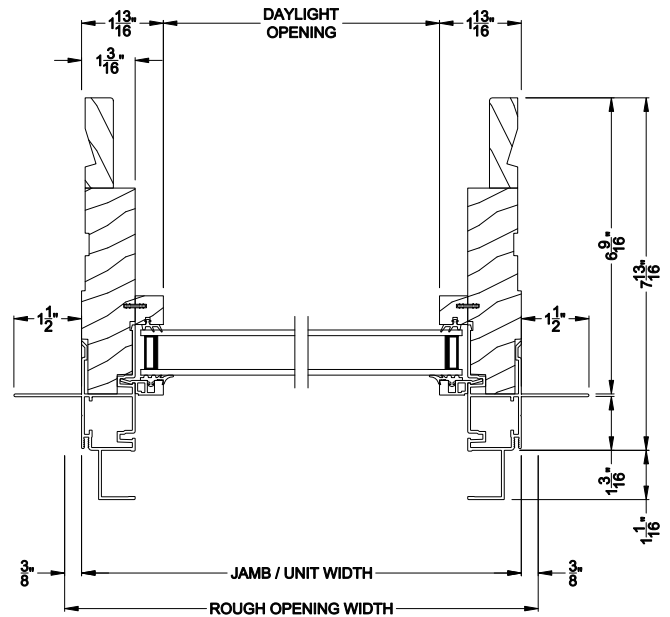

## CROSS SECTION DETAILS

**CONTEMPORARY SLIDING PATIO DOOR (8723)**  
Vertical Section - Sidelite - 6-9/16" jamb

**CONTEMPORARY SLIDING PATIO DOOR (8723)**  
Vertical Section - Direct-set Sidelite - 6-9/16" jamb

**CONTEMPORARY SLIDING PATIO DOOR (8723)**  
Horizontal Section - Sidelite - 6-9/16" jamb

**CONTEMPORARY SLIDING PATIO DOOR (8723)**  
Horizontal Section - Direct-set Sidelite - 6-9/16" jamb

Note: All dimensions are approximate. Weather Shield reserves the right to change specifications without notice.