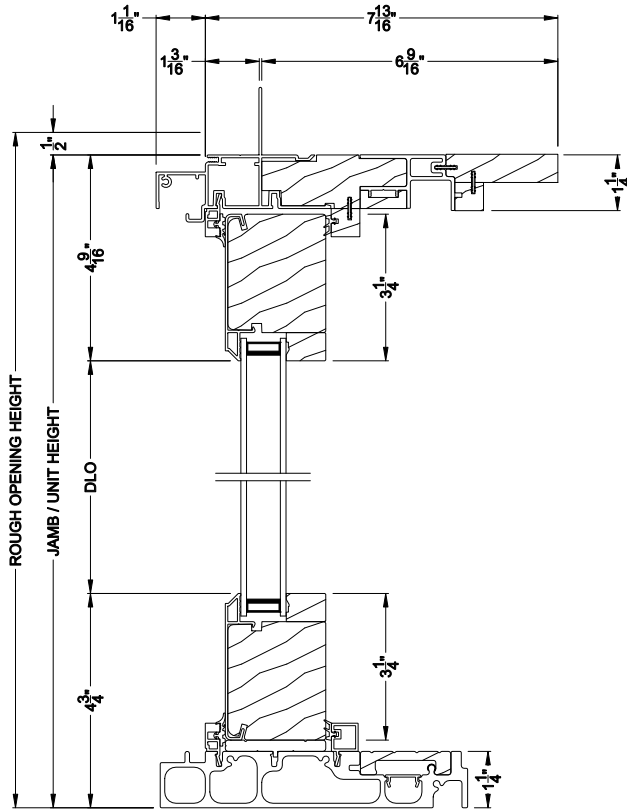

Weather Shield®

Contemporary Collection™

Next Gen Sliding Patio Doors

CROSS SECTION DETAILS

CONTEMPORARY SLIDING PATIO DOOR (8723)
Vertical Section - Sidelite - 6-9/16" jamb