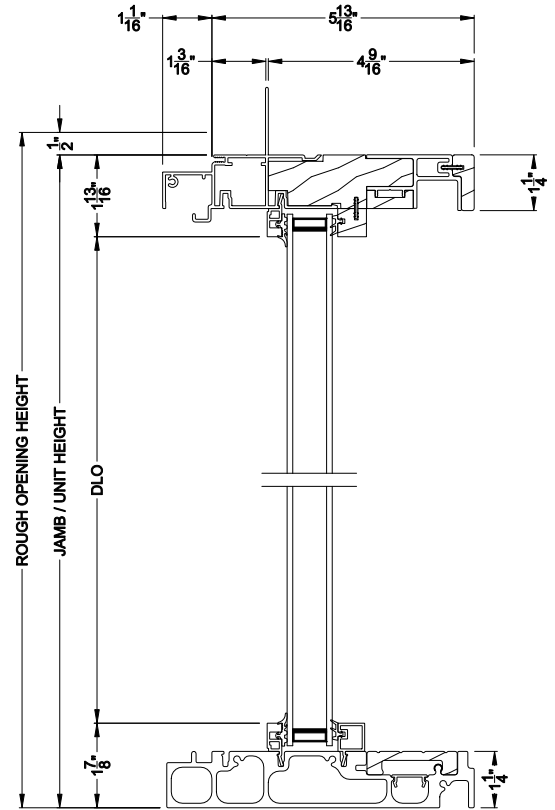

## CROSS SECTION DETAILS

**CONTEMPORARY SLIDING PATIO DOOR (8723)**  
Vertical Section - Sidelite

**CONTEMPORARY SLIDING PATIO DOOR (8723)**  
Vertical Section - Direct-set Sidelite

**CONTEMPORARY SLIDING PATIO DOOR (8723)**  
Horizontal Section - Sidelite

**CONTEMPORARY SLIDING PATIO DOOR (8723)**  
Horizontal Section - Direct-set Sidelite

Note: All dimensions are approximate. Weather Shield reserves the right to change specifications without notice.