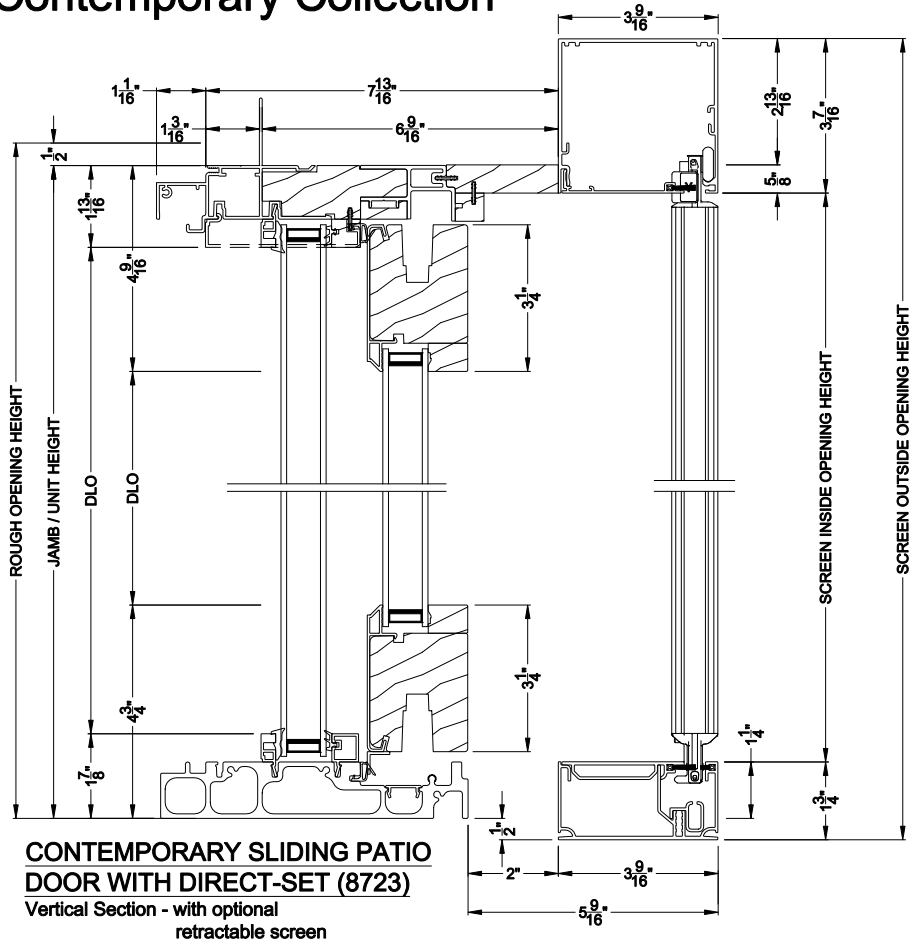

CONTEMPORARY SLIDING PATIO DOOR WITH DIRECT-SET (8723)
Horizontal Section - 2 Panel Equal or Picture Slider - 6-9/16" jamb

Weather Shield®

Contemporary Collection™

Next Gen Sliding Patio Doors

CROSS SECTION DETAILS

Note: All dimensions are approximate. Weather Shield reserves the right to change specifications without notice.