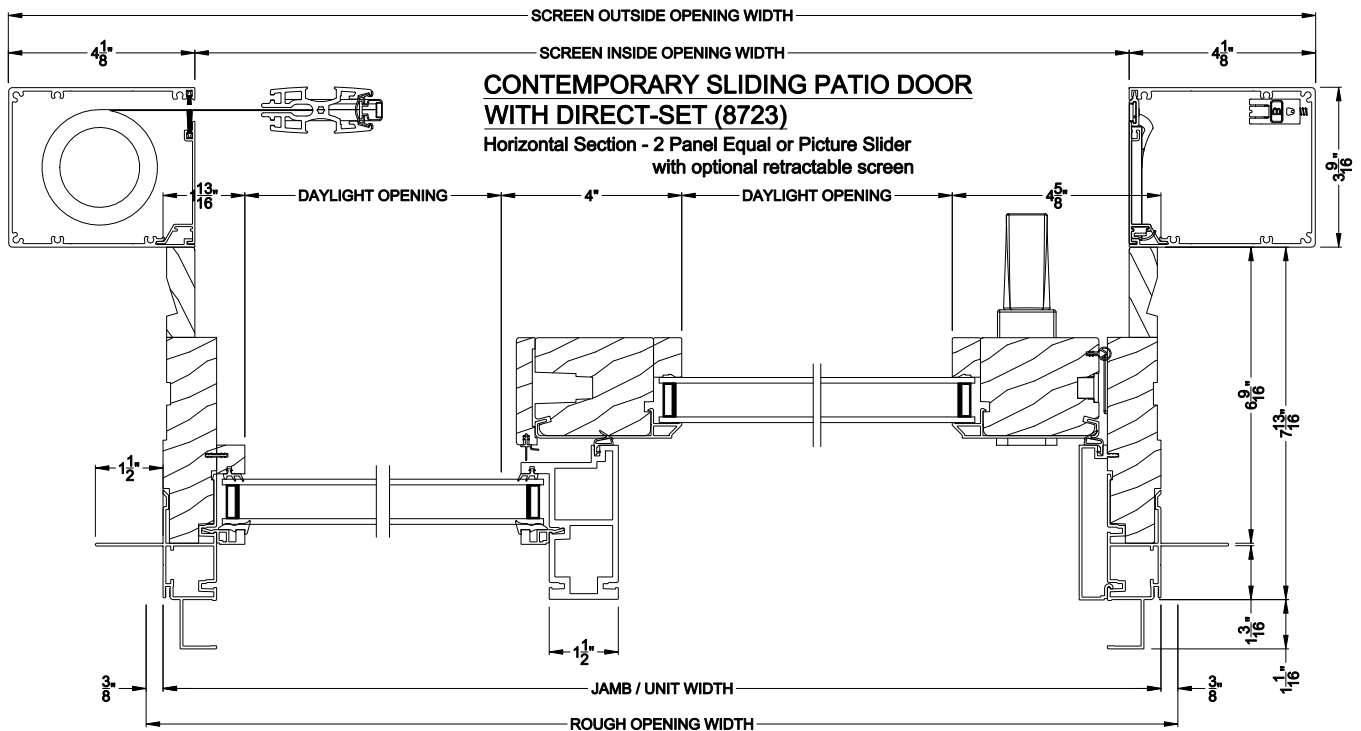

Weather Shield®

Contemporary Collection™

Next Gen Sliding Patio Doors

CROSS SECTION DETAILS

Note: All dimensions are approximate. Weather Shield reserves the right to change specifications without notice.