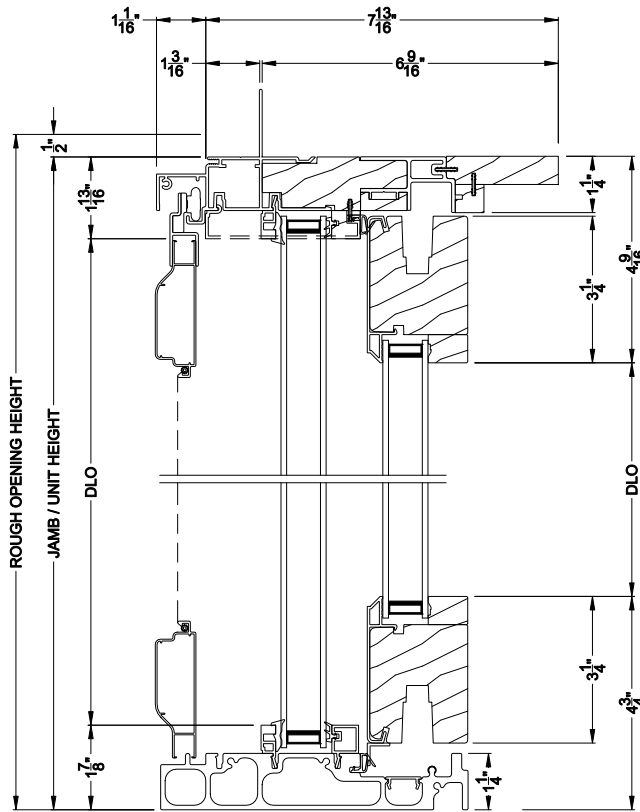

CONTEMPORARY SLIDING PATIO DOOR WITH DIRECT-SET (8723)
Horizontal Section - 2 Panel Equal or Picture Slider

Weather Shield®

Contemporary Collection™

Next Gen Sliding Patio Doors

CROSS SECTION DETAILS

CONTEMPORARY SLIDING PATIO DOOR WITH DIRECT-SET (8723)
Vertical Section - 6-9/16" jamb