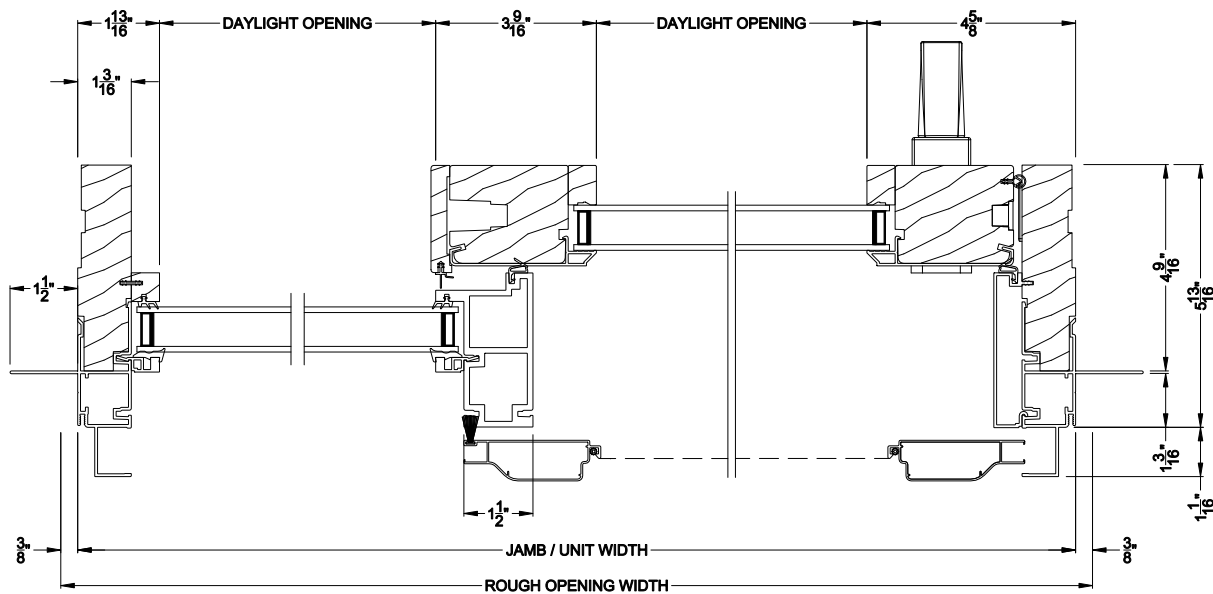

## CROSS SECTION DETAILS

**CONTEMPORARY SLIDING PATIO DOOR WITH DIRECT-SET (8723)**  
Vertical Section

**CONTEMPORARY SLIDING PATIO DOOR WITH DIRECT-SET (8723)**  
Horizontal Section - 2 Panel Equal or Picture Slider