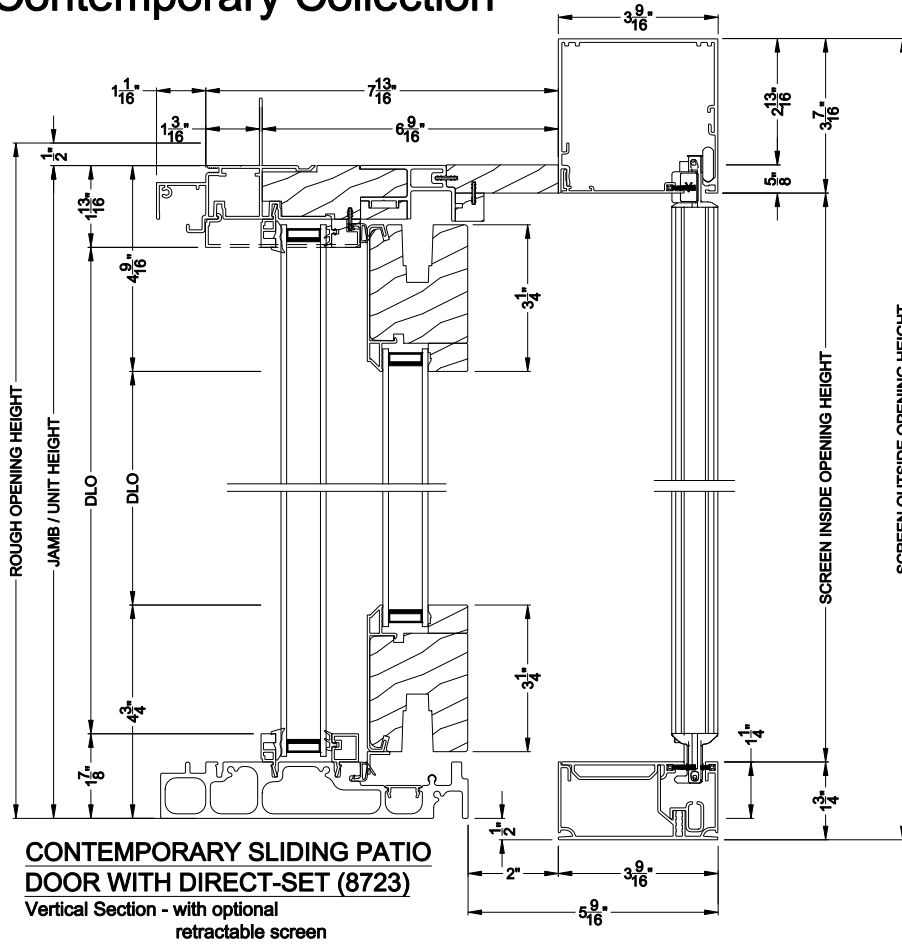

CONTEMPORARY SLIDING PATIO DOOR WITH DIRECT-SET (8723)
Horizontal Section - 4 Panel - 6-9/16" jamb

Weather Shield®

Contemporary Collection™

Next Gen Sliding Patio Doors

CROSS SECTION DETAILS

Note: All dimensions are approximate. Weather Shield reserves the right to change specifications without notice.