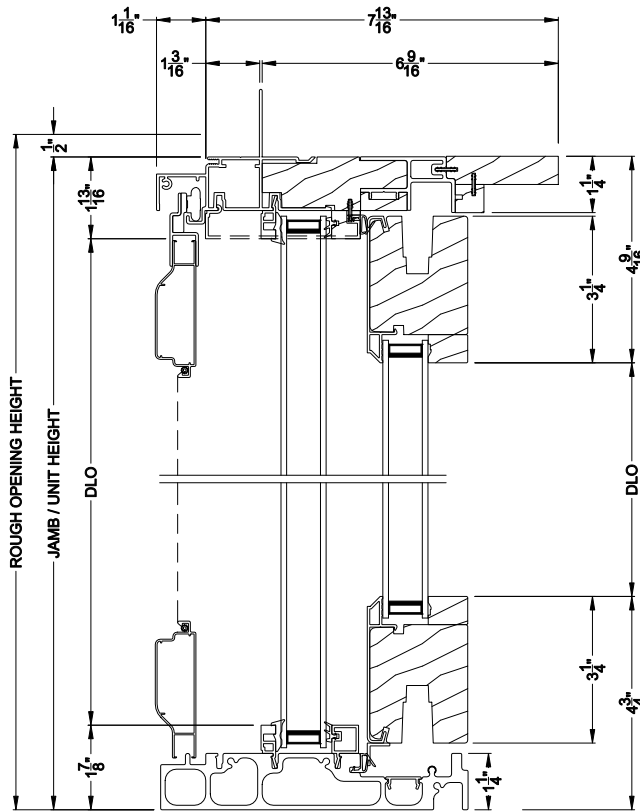

CONTEMPORARY SLIDING PATIO DOOR WITH DIRECT-SET (8723)
Horizontal Section - 2 Panel Equal or Picture Slider

Weather Shield®

Contemporary Collection™

Next Gen Sliding Patio Doors

CROSS SECTION DETAILS

CONTEMPORARY SLIDING PATIO DOOR WITH DIRECT-SET (8723)
Vertical Section - 6-9/16" jamb