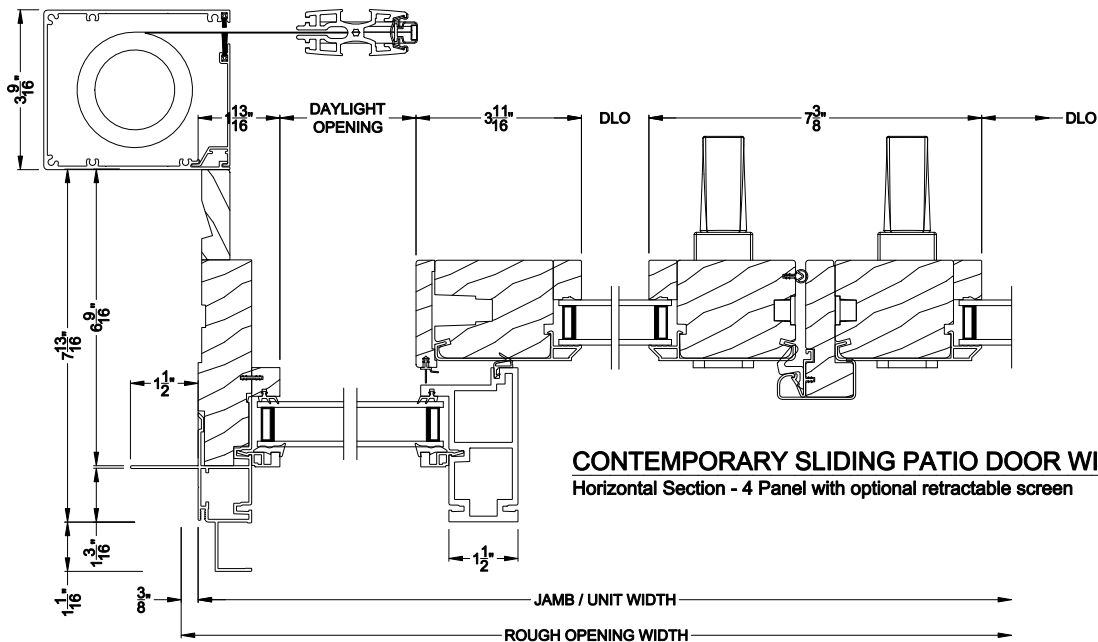

Weather Shield®

Contemporary Collection™

Next Gen Sliding Patio Doors

CROSS SECTION DETAILS

Note: All dimensions are approximate. Weather Shield reserves the right to change specifications without notice.