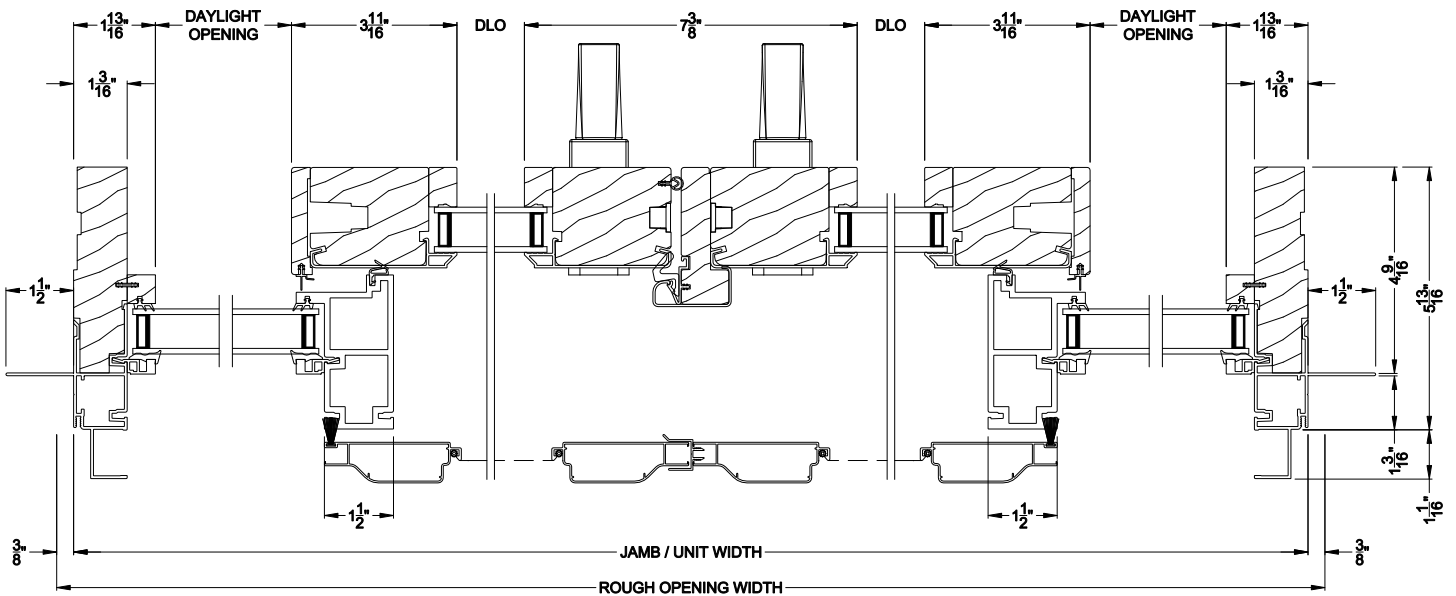

## CROSS SECTION DETAILS

**CONTEMPORARY SLIDING PATIO DOOR WITH DIRECT-SET (8723)**  
Vertical Section

**CONTEMPORARY SLIDING PATIO DOOR WITH DIRECT-SET (8723)**  
Horizontal Section - 2 Panel Equal or Picture Slider