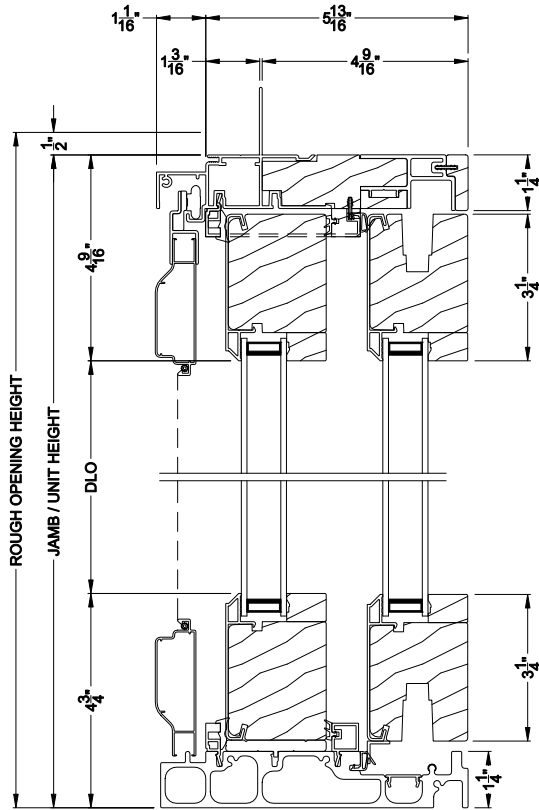

## CROSS SECTION DETAILS

**CONTEMPORARY SLIDING PATIO DOOR (8723)**  
Vertical Section

**CONTEMPORARY SLIDING PATIO DOOR (8723)**  
Horizontal Section - 4 Panel

Note: All dimensions are approximate. Weather Shield reserves the right to change specifications without notice.