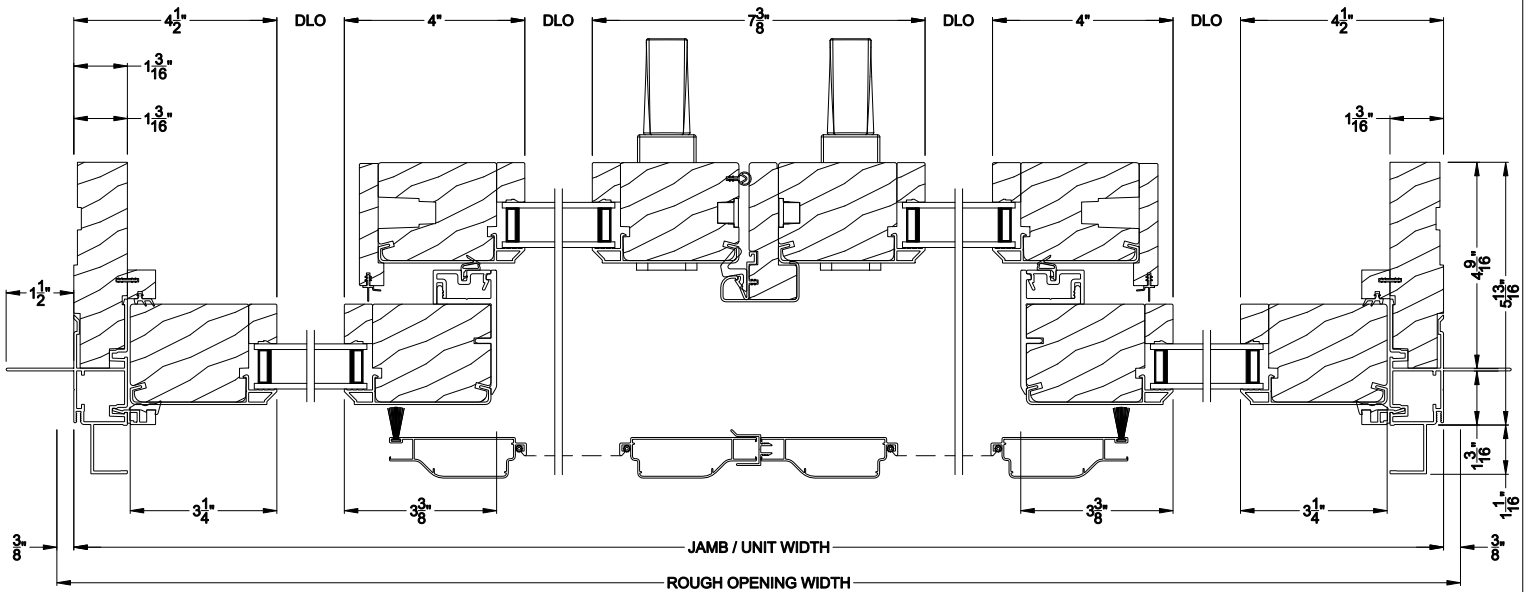

## CROSS SECTION DETAILS

**CONTEMPORARY SLIDING PATIO DOOR (8723)**  
Vertical Section

**CONTEMPORARY SLIDING PATIO DOOR (8723)**  
Horizontal Section - 4 Panel

Note: All dimensions are approximate. Weather Shield reserves the right to change specifications without notice.