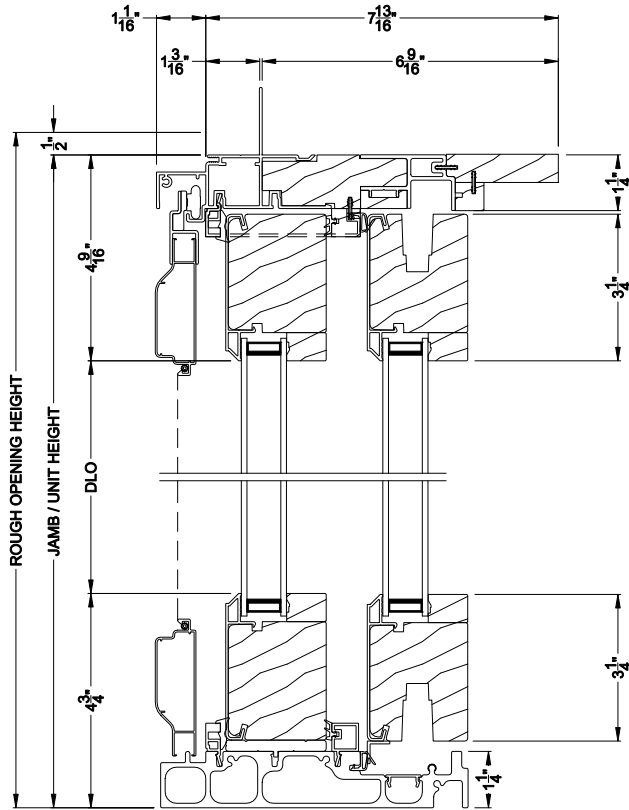

CONTEMPORARY SLIDING PATIO DOOR (8723)
Horizontal Section - 4 Panel

Weather Shield®

Contemporary Collection™

Next Gen Sliding Patio Doors

CROSS SECTION DETAILS

CONTEMPORARY SLIDING PATIO DOOR (8723)
Vertical Section - 6-9/16" jamb