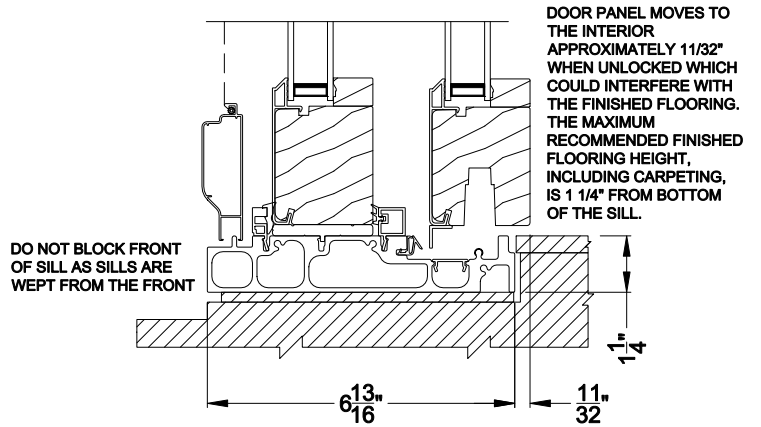

## CROSS SECTION DETAILS

**CONTEMPORARY SLIDING PATIO DOOR (8723)**  
Vertical Section

**CONTEMPORARY SLIDING PATIO DOOR (8723)**  
Horizontal Section - 4 Panel

Note: All dimensions are approximate. Weather Shield reserves the right to change specifications without notice.