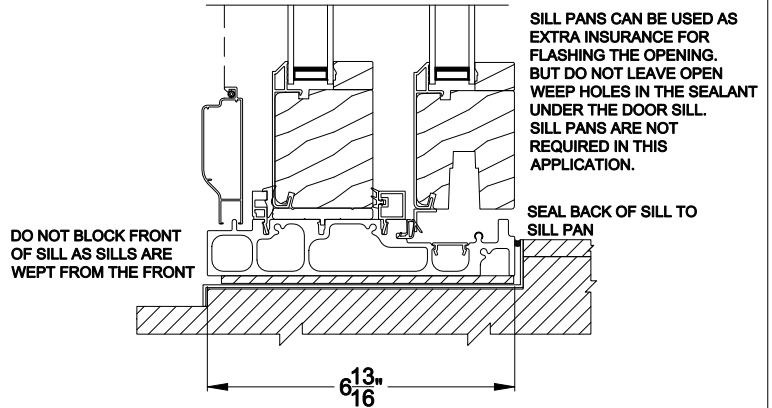

## CROSS SECTION DETAILS

**CONTEMPORARY SLIDING PATIO DOOR (8723)**  
Vertical Section

**CONTEMPORARY SLIDING PATIO DOOR (8723)**  
Horizontal Section - 4 Panel

Note: All dimensions are approximate. Weather Shield reserves the right to change specifications without notice.