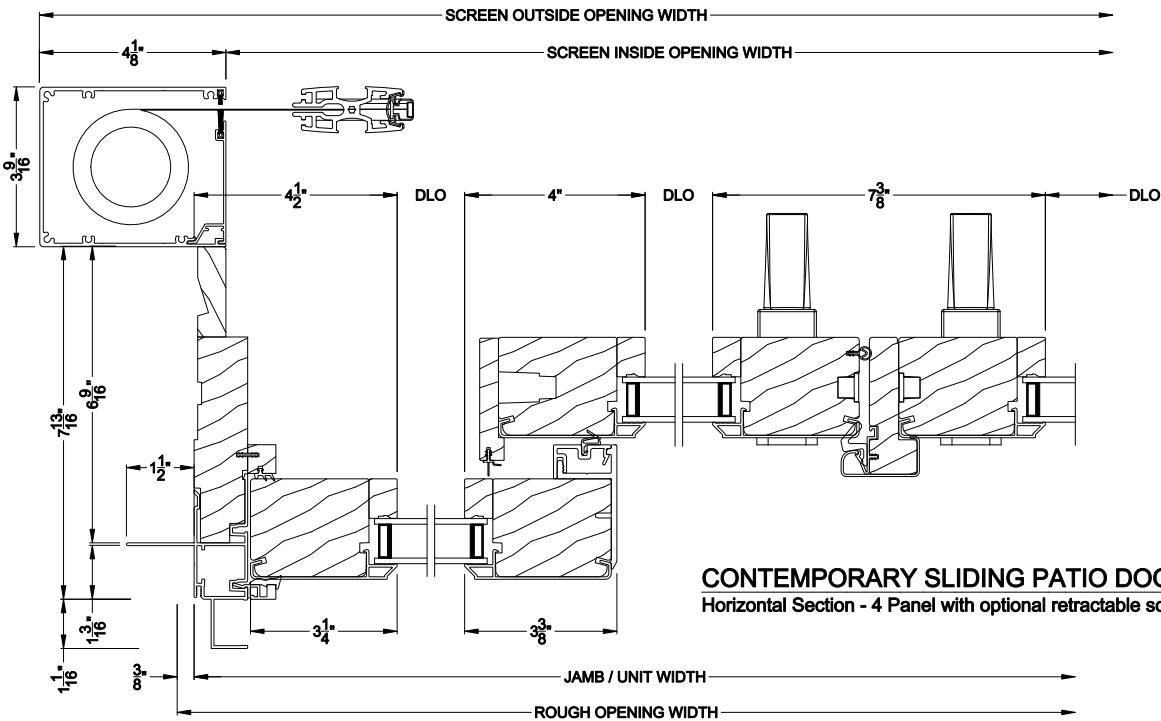

Weather Shield®

Contemporary Collection™

Next Gen Sliding Patio Doors

CROSS SECTION DETAILS

Note: All dimensions are approximate. Weather Shield reserves the right to change specifications without notice.