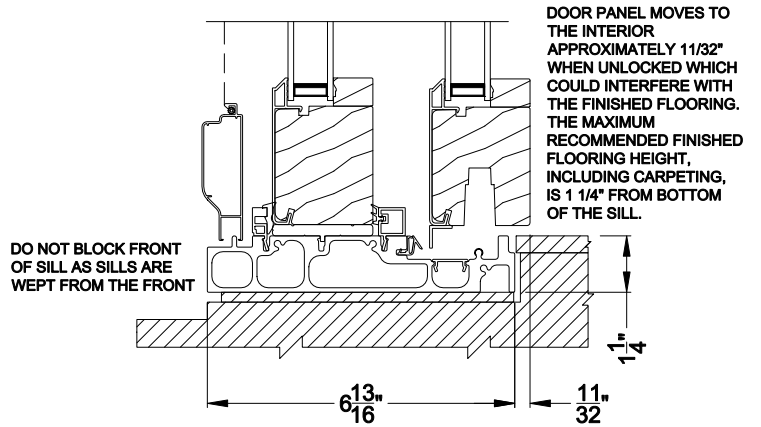

CONTEMPORARY SLIDING PATIO DOOR (8723)
Horizontal Section - 4 Panel - 6-9/16" jamb

Note: All dimensions are approximate. Weather Shield reserves the right to change specifications without notice.