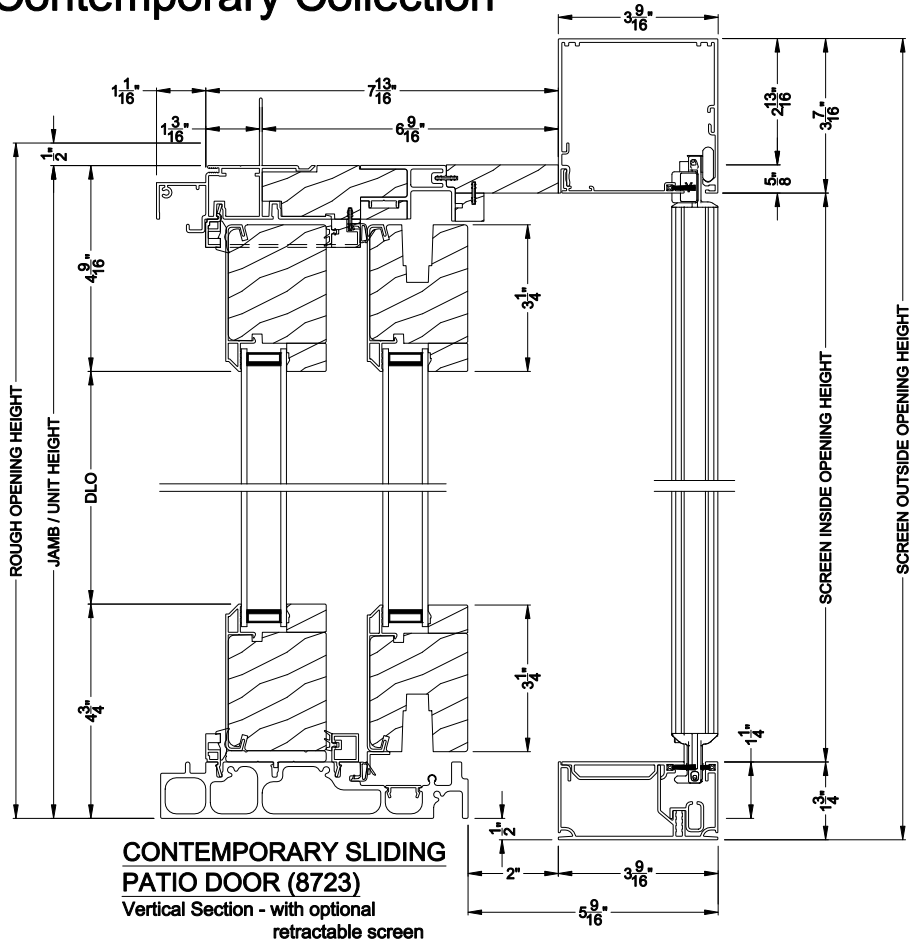

CONTEMPORARY SLIDING PATIO DOOR (8723)
Horizontal Section - 4 Panel - 6-9/16" jamb

Weather Shield®

Contemporary Collection™

Next Gen Sliding Patio Doors

CROSS SECTION DETAILS

Note: All dimensions are approximate. Weather Shield reserves the right to change specifications without notice.