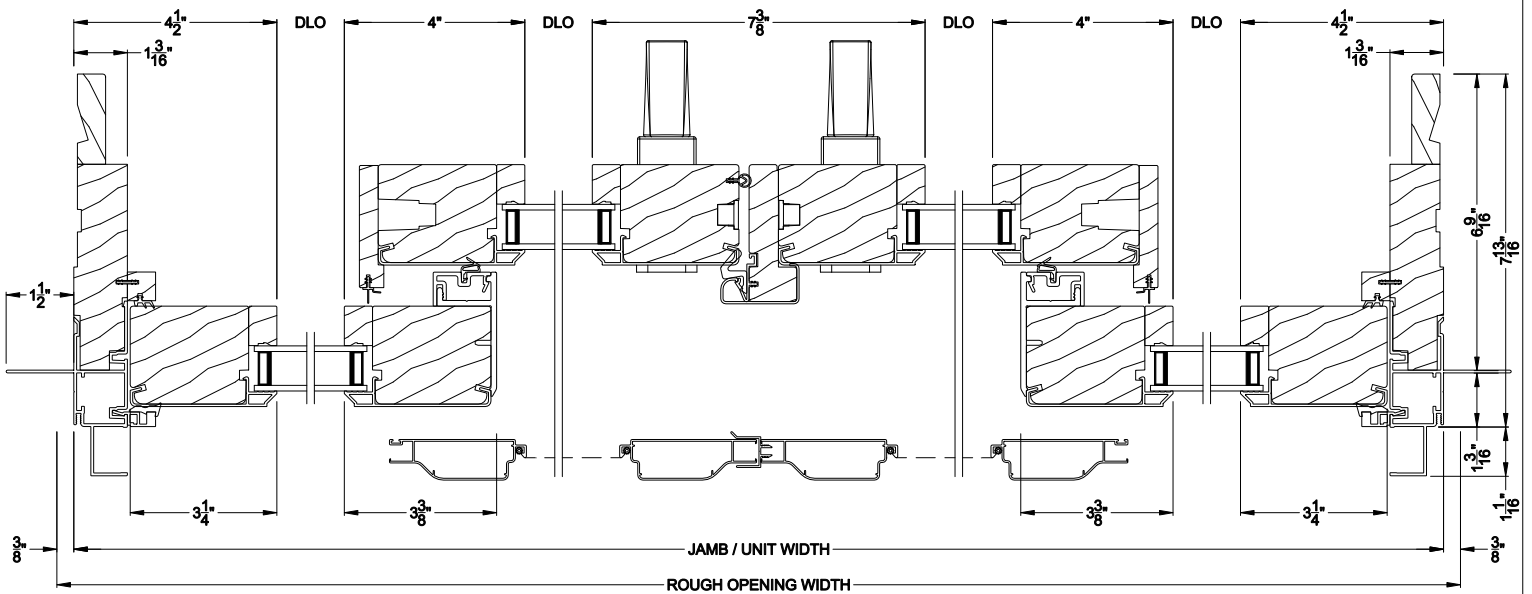

CONTEMPORARY SLIDING PATIO DOOR (8723)
Vertical Section - 6-9/16" jamb

CONTEMPORARY SLIDING PATIO DOOR (8723)
Horizontal Section - 4 Panel - 6-9/16" jamb

Note: All dimensions are approximate. Weather Shield reserves the right to change specifications without notice.