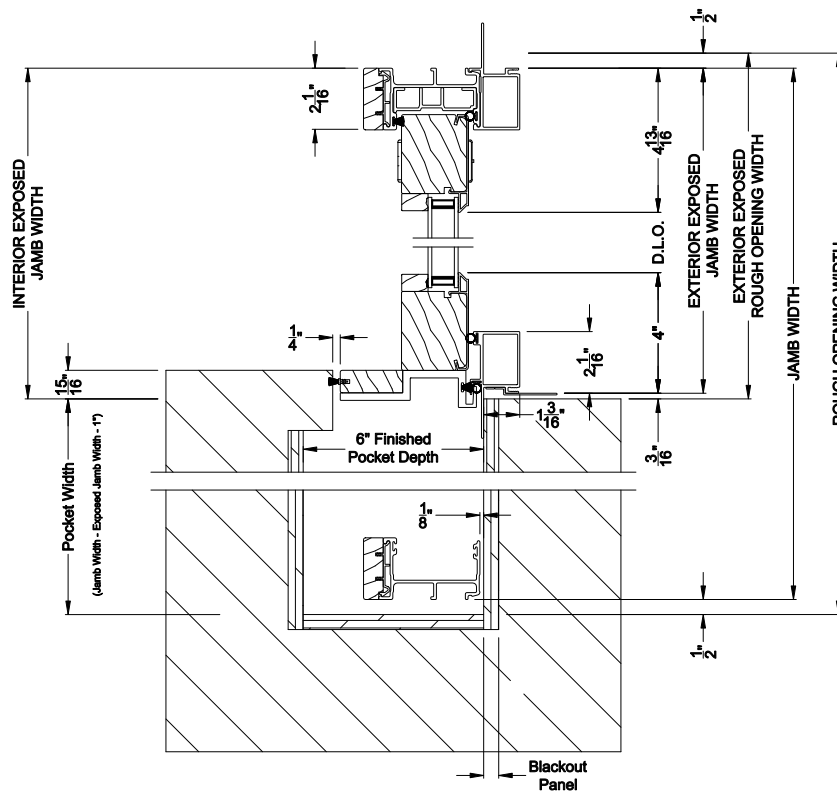

CONTEMPORARY 2-1/4" MULTI-SLIDE PATIO DOOR (8726)
Vertical Section - with T-track sill - 1 or Bi-parting 2 Panel Door

CONTEMPORARY 2-1/4" MULTI-SLIDE PATIO DOOR (8726)
Vertical Section - With sill pan

Note: All dimensions are approximate. Weather Shield reserves the right to change specifications without notice.

Weather Shield™

Contemporary Collection

2-1/4" Multi-Slide Doors

CROSS SECTION DETAILS

CONTEMPORARY 2-1/4" MULTI-SLIDE PATIO DOOR (8726)
Horizontal Section - Bi-parting stiles

CONTEMPORARY 2-1/4" MULTI-SLIDE PATIO DOOR (8726)
Horizontal Pocket Section - 1 or Bi-parting 2 Panel Door

Note: All dimensions are approximate. Weather Shield reserves the right to change specifications without notice.

Weather Shield™

Contemporary Collection

2-1/4" Multi-Slide Doors

CROSS SECTION DETAILS

CONTEMPORARY 2-1/4" MULTI-SLIDE PATIO DOOR (8726)
 Horizontal Motorized Pocket Section - 1 or Bi-parting 2 Panel Door

Note: All dimensions are approximate. Weather Shield reserves the right to change specifications without notice.