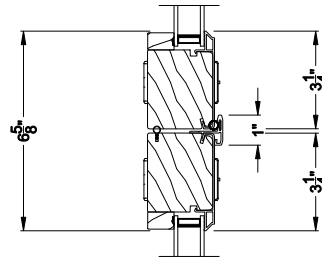

CONTEMPORARY 2-1/4" MULTI-SLIDE PATIO DOOR (8726)
Vertical Section - with T-track sill - 1 or Bi-parting 2 Panel Door

CONTEMPORARY 2-1/4" MULTI-SLIDE PATIO DOOR (8726)
Vertical Section - With sill pan

Note: All dimensions are approximate. Weather Shield reserves the right to change specifications without notice.

Weather Shield™

Contemporary Collection

2-1/4" Multi-Slide Doors

CROSS SECTION DETAILS

CONTEMPORARY 2-1/4" MULTI-SLIDE PATIO DOOR (8726)
Horizontal Section - Bi-parting stiles

CONTEMPORARY 2-1/4" MULTI-SLIDE PATIO DOOR (8726)
Horizontal Pocket Section - 1 or Bi-parting 2 Panel Door

Note: All dimensions are approximate. Weather Shield reserves the right to change specifications without notice.

Weather Shield™

Contemporary Collection

2-1/4" Multi-Slide Doors

CROSS SECTION DETAILS

CONTEMPORARY 2-1/4" MULTI-SLIDE PATIO DOOR (8726)
 Horizontal Motorized Pocket Section - 1 or Bi-parting 2 Panel Door