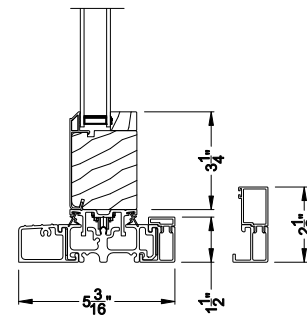

Weather Shield™

Contemporary Collection

2-1/4" Multi-Slide Doors

CROSS SECTION DETAILS

CONTEMPORARY 2-1/4" MULTI-SLIDE PATIO DOOR (8726)
Vertical Section - Standard Sill - 1 or Bi-parting 2 Panel Door

CONTEMPORARY 2-1/4" MULTI-SLIDE PATIO DOOR (8726)
Vertical Section - with Sill Riser - 1 or Bi-parting 2 Panel Door

CONTEMPORARY 2-1/4" MULTI-SLIDE PATIO DOOR (8726)
Vertical Section - with T-track sill - 1 or Bi-parting 2 Panel Door

CONTEMPORARY 2-1/4" MULTI-SLIDE PATIO DOOR (8726)
Vertical Section - With sill pan

Note: All dimensions are approximate. Weather Shield reserves the right to change specifications without notice.

Note: All dimensions are approximate. Weather Shield reserves the right to change specifications without notice.

Weather Shield™

Contemporary Collection

2-1/4" Multi-Slide Doors

CROSS SECTION DETAILS

CONTEMPORARY 2-1/4" MULTI-SLIDE PATIO DOOR (8726)
 Horizontal Motorized Pocket Section - 1 or Bi-parting 2 Panel Door

Note: All dimensions are approximate. Weather Shield reserves the right to change specifications without notice.