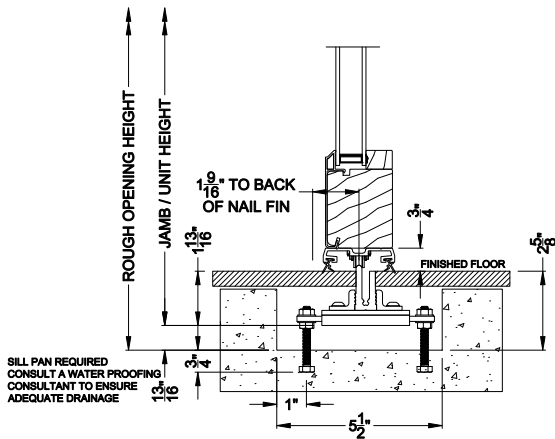

Weather Shield™

Contemporary Collection

2-1/4" Multi-Slide Doors

CROSS SECTION DETAILS

CONTEMPORARY 2-1/4" MULTI-SLIDE PATIO DOOR (8726)
Vertical Section - Standard Sill - 1 or Bi-parting 2 Panel Door

CONTEMPORARY 2-1/4" MULTI-SLIDE PATIO DOOR (8726)
Vertical Section - with Sill Riser - 1 or Bi-parting 2 Panel Door

CONTEMPORARY 2-1/4" MULTI-SLIDE PATIO DOOR (8726)
Vertical Section - with T-track sill - 1 or Bi-parting 2 Panel Door

CONTEMPORARY 2-1/4" MULTI-SLIDE PATIO DOOR (8726)
Vertical Section - With sill pan

Note: All dimensions are approximate. Weather Shield reserves the right to change specifications without notice.