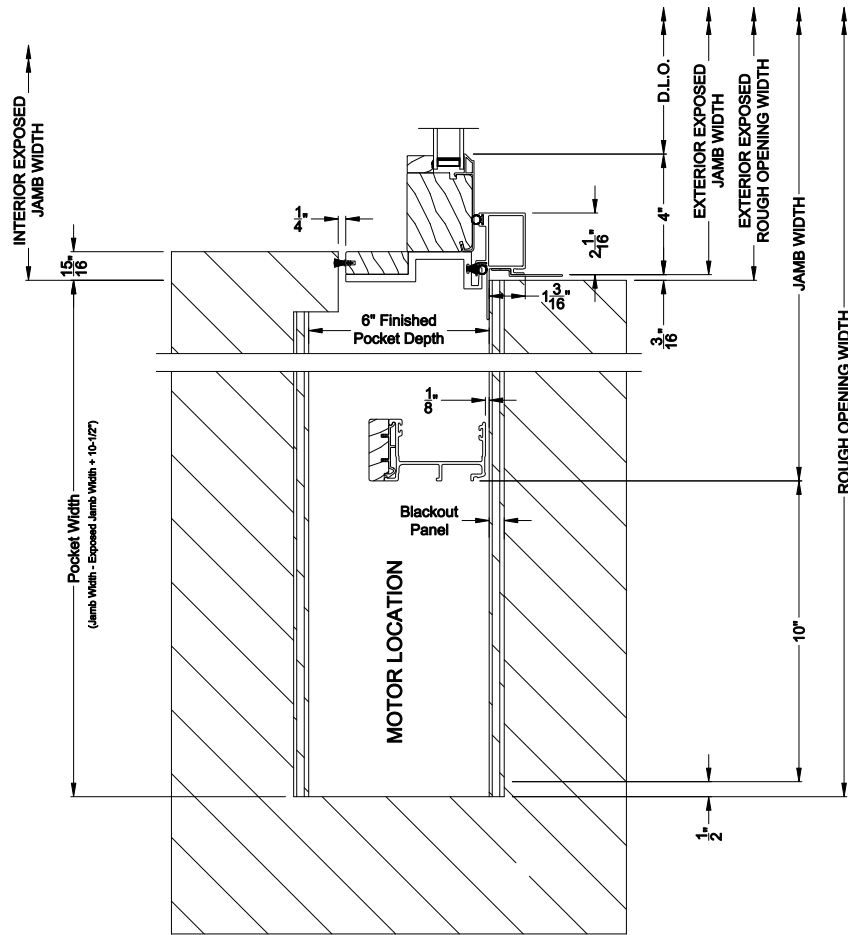

CONTEMPORARY 2-1/4" MULTI-SLIDE PATIO DOOR (8726)
Vertical Section - with T-track sill - 1 or Bi-parting 2 Panel Door

CONTEMPORARY 2-1/4" MULTI-SLIDE PATIO DOOR (8726)
Vertical Section - With sill pan

Note: All dimensions are approximate. Weather Shield reserves the right to change specifications without notice.

Weather Shield™

Contemporary Collection

2-1/4" Multi-Slide Doors

CROSS SECTION DETAILS

CONTEMPORARY 2-1/4" MULTI-SLIDE PATIO DOOR (8726)
Horizontal Section - Bi-parting stiles

CONTEMPORARY 2-1/4" MULTI-SLIDE PATIO DOOR (8726)
Horizontal Pocket Section - 1 or Bi-parting 2 Panel Door

Note: All dimensions are approximate. Weather Shield reserves the right to change specifications without notice.

Weather Shield™

Contemporary Collection

2-1/4" Multi-Slide Doors

CROSS SECTION DETAILS

CONTEMPORARY 2-1/4" MULTI-SLIDE PATIO DOOR (8726)
 Horizontal Motorized Pocket Section - 1 or Bi-parting 2 Panel Door

Note: All dimensions are approximate. Weather Shield reserves the right to change specifications without notice.