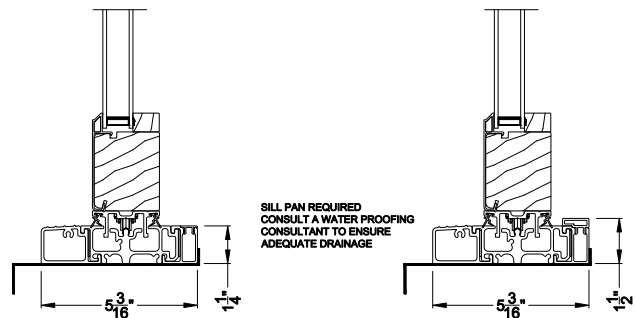

Weather Shield™

Contemporary Collection

2-1/4" Multi-Slide Doors

CROSS SECTION DETAILS

CONTEMPORARY 2-1/4" MULTI-SLIDE PATIO DOOR (8726)
Vertical Section - Standard Sill - 1 or Bi-parting 2 Panel Door

CONTEMPORARY 2-1/4" MULTI-SLIDE PATIO DOOR (8726)
Vertical Section - with Sill Riser - 1 or Bi-parting 2 Panel Door

CONTEMPORARY 2-1/4" MULTI-SLIDE PATIO DOOR (8726)
Vertical Section - with T-track sill - 1 or Bi-parting 2 Panel Door

CONTEMPORARY 2-1/4" MULTI-SLIDE PATIO DOOR (8726)
Vertical Section - With sill pan

Note: All dimensions are approximate. Weather Shield reserves the right to change specifications without notice.

Note: All dimensions are approximate. Weather Shield reserves the right to change specifications without notice.

Weather Shield™

Contemporary Collection

2-1/4" Multi-Slide Doors

CROSS SECTION DETAILS

CONTEMPORARY 2-1/4" MULTI-SLIDE PATIO DOOR (8726)
 Horizontal Motorized Pocket Section - 1 or Bi-parting 2 Panel Door

Note: All dimensions are approximate. Weather Shield reserves the right to change specifications without notice.