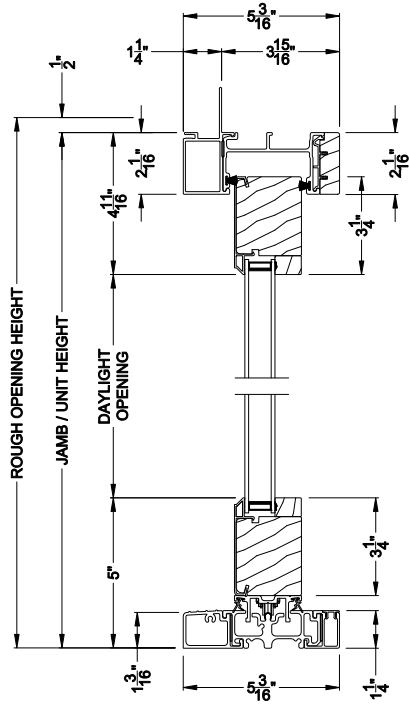

Weather Shield™

Contemporary Collection

2-1/4" Multi-Slide Doors

CROSS SECTION DETAILS

CONTEMPORARY 2-1/4" MULTI-SLIDE PATIO DOOR (8726)
Vertical Section - Standard Sill - 1 or Bi-parting 2 Panel Door

CONTEMPORARY 2-1/4" MULTI-SLIDE PATIO DOOR (8726)
Vertical Section - with Sill Riser - 1 or Bi-parting 2 Panel Door

CONTEMPORARY 2-1/4" MULTI-SLIDE PATIO DOOR (8726)
Vertical Section - with T-track sill - 1 or Bi-parting 2 Panel Door

CONTEMPORARY 2-1/4" MULTI-SLIDE PATIO DOOR (8726)
Vertical Section - With sill pan

Note: All dimensions are approximate. Weather Shield reserves the right to change specifications without notice.

Note: All dimensions are approximate. Weather Shield reserves the right to change specifications without notice.

Weather Shield™

Contemporary Collection

2-1/4" Multi-Slide Doors

CROSS SECTION DETAILS

CONTEMPORARY 2-1/4" MULTI-SLIDE PATIO DOOR (8726)
 Horizontal Motorized Pocket Section - 1 or Bi-parting 2 Panel Door

Note: All dimensions are approximate. Weather Shield reserves the right to change specifications without notice.