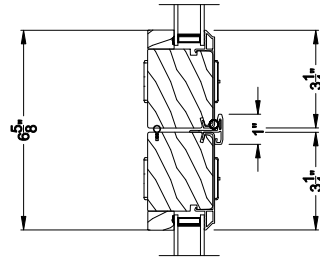

Weather Shield™

Contemporary Collection

2-1/4" Multi-Slide Doors

CROSS SECTION DETAILS

CONTEMPORARY 2-1/4" MULTI-SLIDE PATIO DOOR (8726)
Horizontal Section - Bi-parting stiles