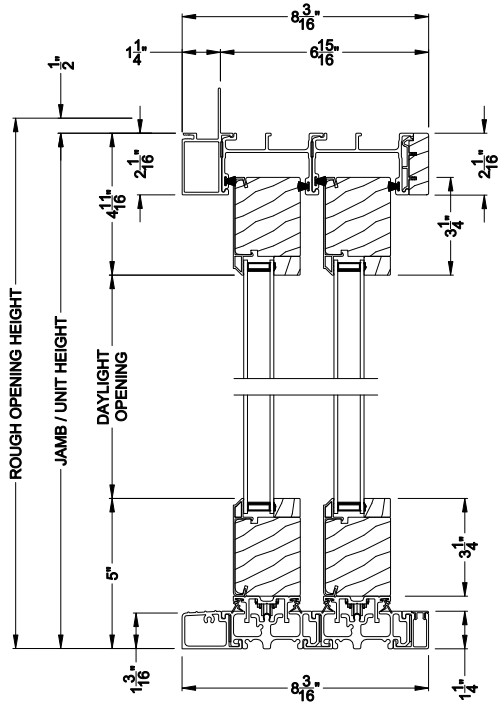

## CROSS SECTION DETAILS

**CONTEMPORARY 2-1/4" MULTI-SLIDE PATIO DOOR (8726)**  
Vertical Section - Standard Sill - 2 or Bi-parting 4 Panel Door

**CONTEMPORARY 2-1/4" MULTI-SLIDE PATIO DOOR (8726)**  
Vertical Section - with Sill Riser - 2 or Bi-parting 4 Panel Door