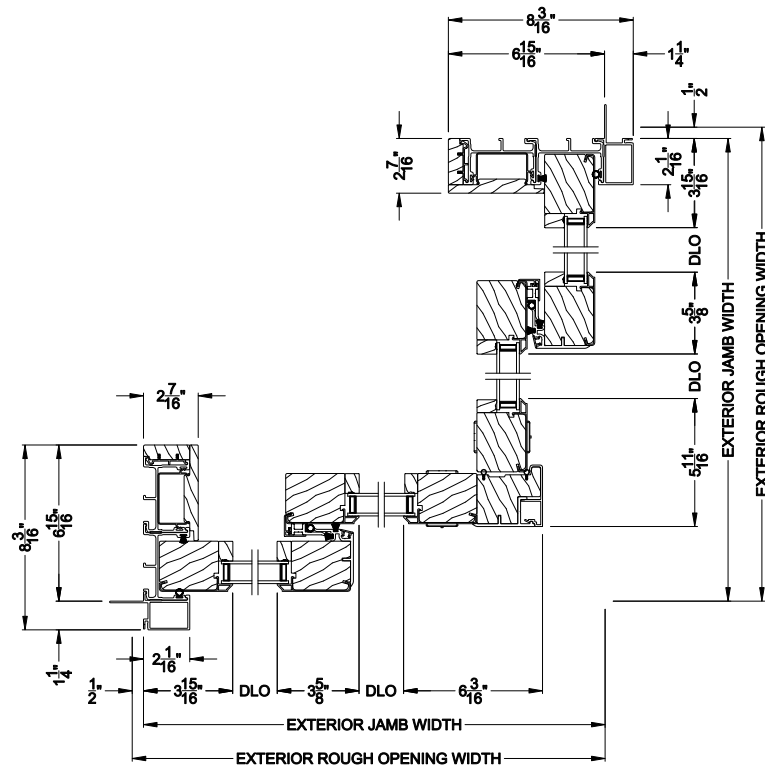

CONTEMPORARY 2-1/4" MULTI-SLIDE PATIO DOOR (8726)
Horizontal Section - 2L2R Panel Inside Corner Door

CONTEMPORARY 2-1/4" MULTI-SLIDE PATIO DOOR (8726)
Horizontal Section - 2L2R Panel Outside Corner Door

Note: All dimensions are approximate. Weather Shield reserves the right to change specifications without notice.