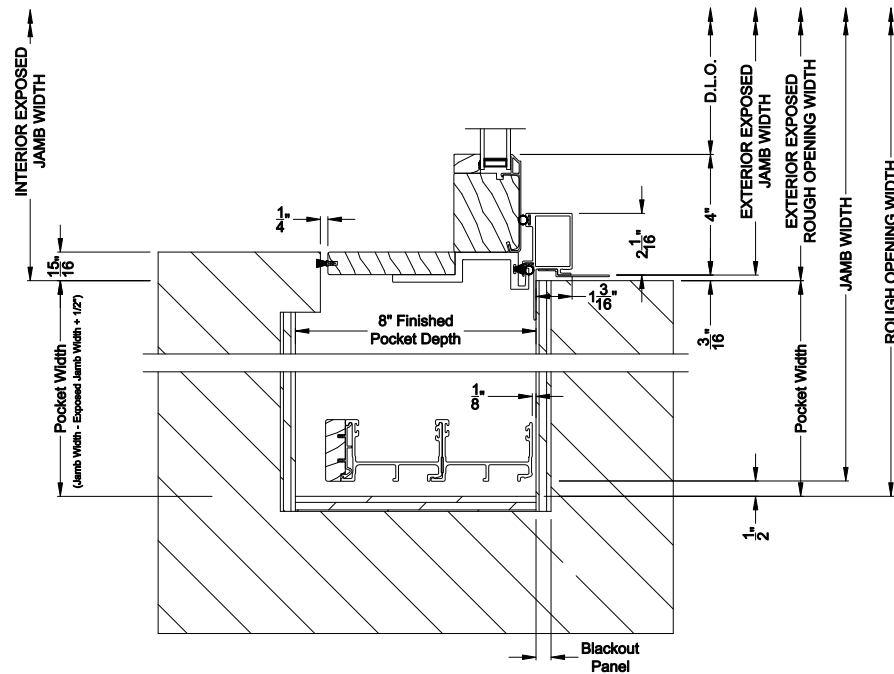

CONTEMPORARY 2-1/4" MULTI-SLIDE PATIO DOOR (8726)
Horizontal Pocket Section - 2 or Bi-parting 4 Panel Door

Note: All dimensions are approximate. Weather Shield reserves the right to change specifications without notice.