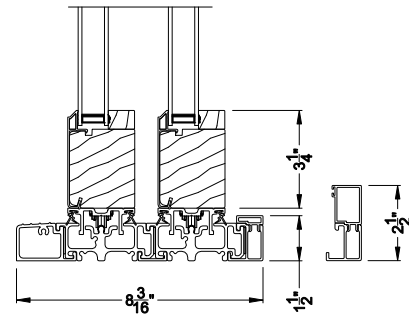

## CROSS SECTION DETAILS

**CONTEMPORARY 2-1/4" MULTI-SLIDE PATIO DOOR (8726)**  
Vertical Section - Standard Sill - 2 or Bi-parting 4 Panel Door

**CONTEMPORARY 2-1/4" MULTI-SLIDE PATIO DOOR (8726)**  
Vertical Section - with Sill Riser - 2 or Bi-parting 4 Panel Door