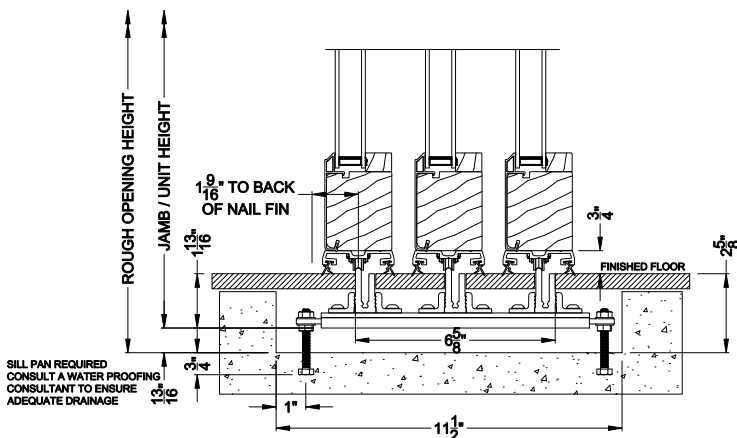

Weather Shield™ Contemporary Collection

2-1/4" Multi-Slide Doors CROSS SECTION DETAILS

CONTEMPORARY 2-1/4" MULTI-SLIDE PATIO DOOR (8726)
Vertical Section - Standard Sill - 3 or Bi-parting 6 Panel Door

CONTEMPORARY 2-1/4" MULTI-SLIDE PATIO DOOR (8726)
Vertical Section - with Sill Riser - 3 or Bi-parting 6 Panel Door

SILL PAN REQUIRED
CONSULT A WATER PROOFING
CONSULTANT TO ENSURE
ADEQUATE DRAINAGE

Note: All dimensions are approximate. Weather Shield reserves the right to change specifications without notice.