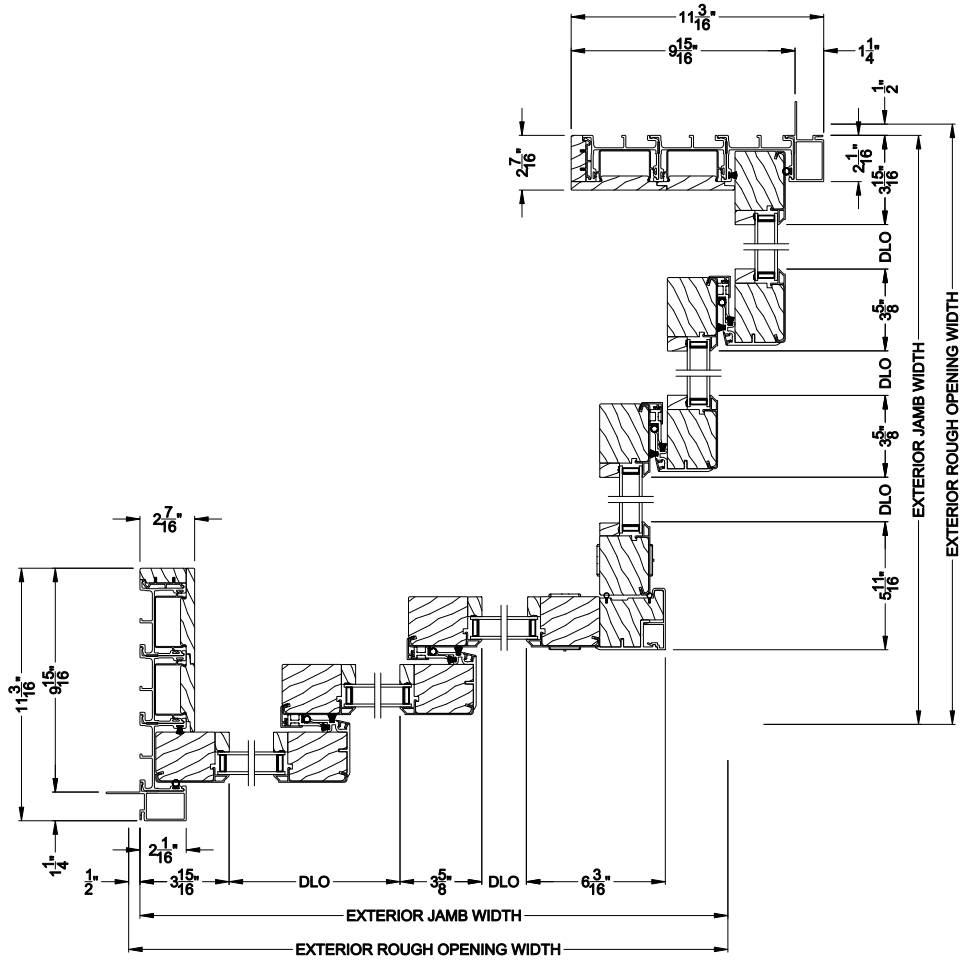

CONTEMPORARY 2-1/4" MULTI-SLIDE PATIO DOOR (8726)
Horizontal Section - 3L3R Panel Inside Corner Door

CONTEMPORARY 2-1/4" MULTI-SLIDE PATIO DOOR (8726)
Horizontal Section - 3L3R Panel Outside Corner Door

Note: All dimensions are approximate. Weather Shield reserves the right to change specifications without notice.