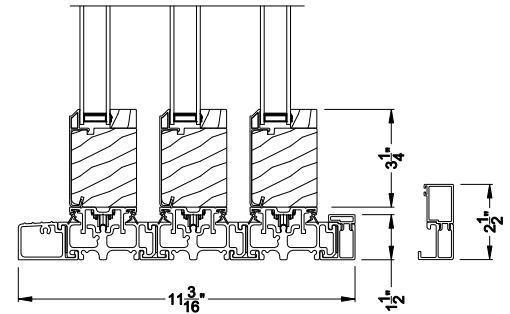

CONTEMPORARY 2-1/4" MULTI-SLIDE PATIO DOOR (8726)
Vertical Section - with Sill Riser - 3 or Bi-parting 6 Panel Door