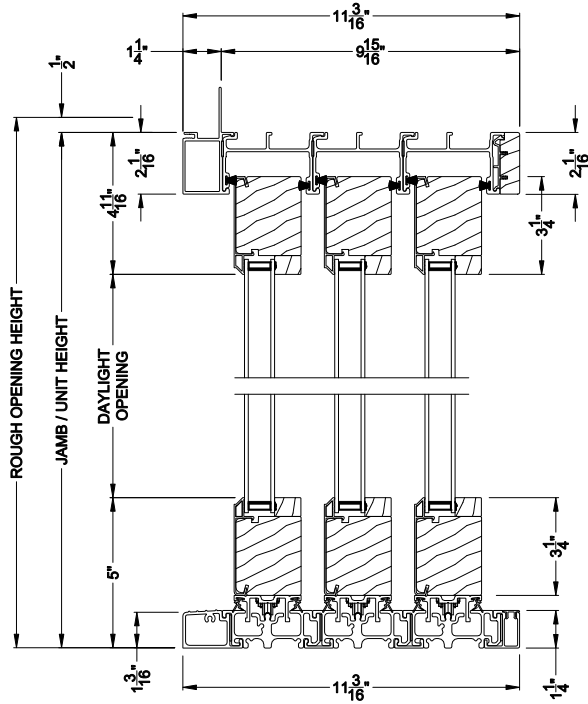

Weather Shield™ Contemporary Collection

2-1/4" Multi-Slide Doors CROSS SECTION DETAILS

CONTEMPORARY 2-1/4" MULTI-SLIDE PATIO DOOR (8726)
Vertical Section - Standard Sill - 3 or Bi-parting 6 Panel Door