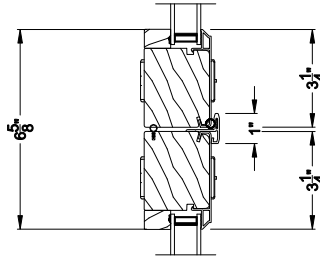

Weather Shield™

Contemporary Collection

2-1/4" Multi-Slide Doors

CROSS SECTION DETAILS

CONTEMPORARY 2-1/4" MULTI-SLIDE PATIO DOOR (8726)
Horizontal Section - Bi-parting stiles