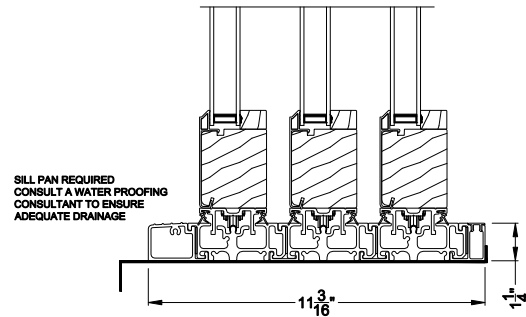

SILL PAN REQUIRED
CONSULT A WATER PROOFING
CONSULTANT TO ENSURE
ADEQUATE DRAINAGE

CONTEMPORARY 2-1/4" MULTI-SLIDE PATIO DOOR (8726)
Vertical Section - With sill pan