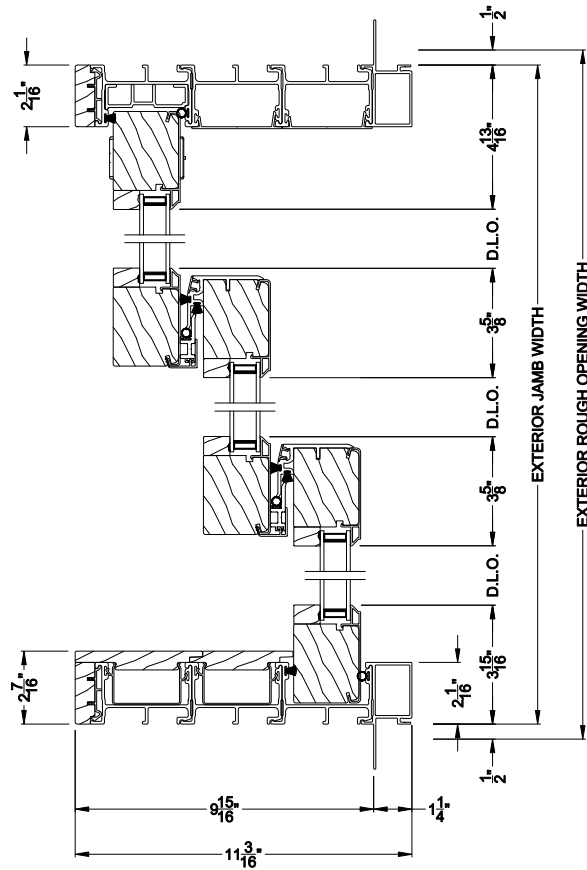

CONTEMPORARY 2-1/4" MULTI-SLIDE PATIO DOOR (8726)
Vertical Section - with T-track sill - 3 or Bi-parting 6 Panel Door

CONTEMPORARY 2-1/4" MULTI-SLIDE PATIO DOOR (8726)
Vertical Section - With sill pan

Weather Shield™

Contemporary Collection

2-1/4" Multi-Slide Doors

CROSS SECTION DETAILS

Note: All dimensions are approximate. Weather Shield reserves the right to change specifications without notice.