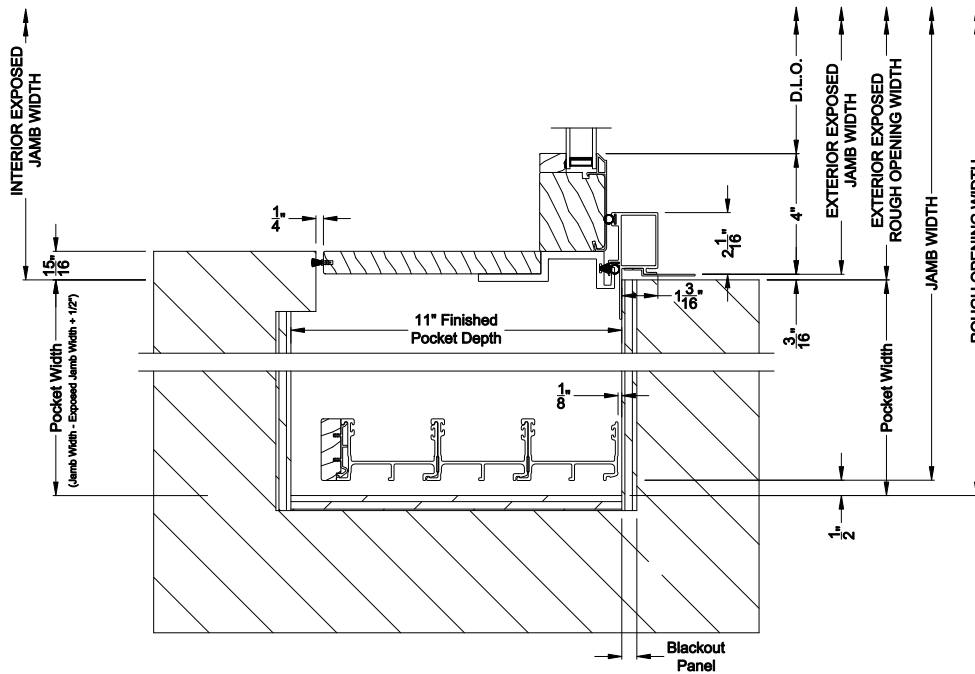

CONTEMPORARY 2-1/4" MULTI-SLIDE PATIO DOOR (8726)
Horizontal Section - 3 Panel Door

CONTEMPORARY 2-1/4" MULTI-SLIDE PATIO DOOR (8726)
Horizontal Pocket Section - 3 or Bi-parting 6 Panel Door

Note: All dimensions are approximate. Weather Shield reserves the right to change specifications without notice.