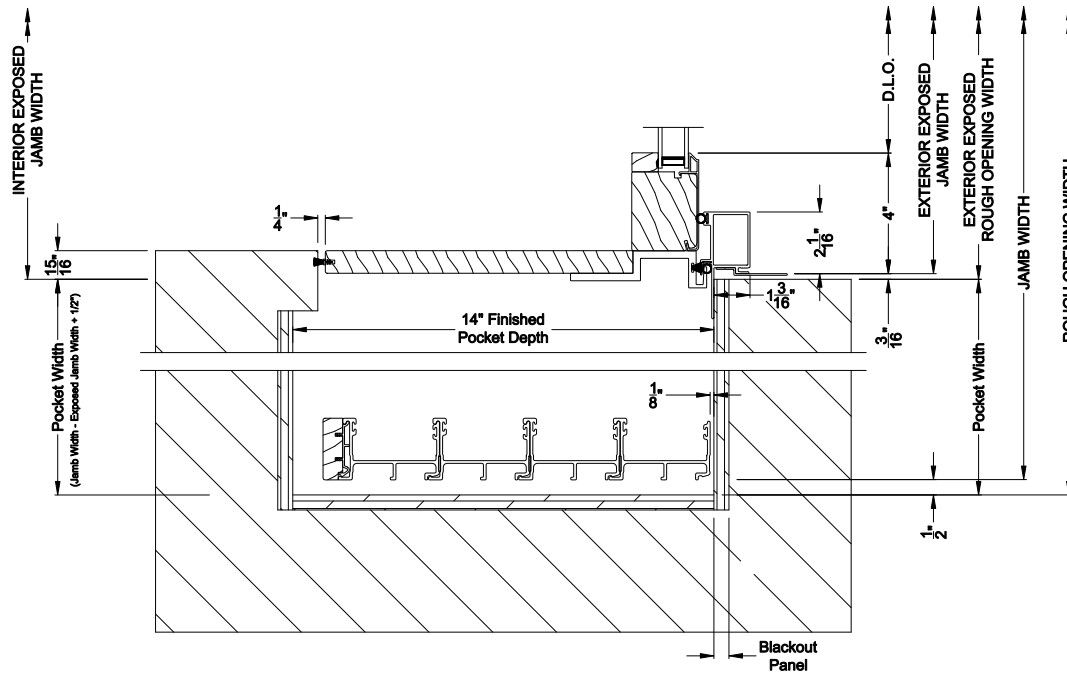

Note: All dimensions are approximate. Weather Shield reserves the right to change specifications without notice.

Weather Shield™

Contemporary Collection

2-1/4" Multi-Slide Doors

CROSS SECTION DETAILS

CONTEMPORARY 2-1/4" MULTI-SLIDE PATIO DOOR (8726)
Horizontal Section - 4 Panel Door

Note: All dimensions are approximate. Weather Shield reserves the right to change specifications without notice.

Weather Shield™

Contemporary Collection

2-1/4" Multi-Slide Doors

CROSS SECTION DETAILS

CONTEMPORARY 2-1/4" MULTI-SLIDE PATIO DOOR (8726)
Horizontal Section - Bi-parting stiles

CONTEMPORARY 2-1/4" MULTI-SLIDE PATIO DOOR (8726)
Horizontal Pocket Section - 4 or Bi-parting 8 Panel Door

Note: All dimensions are approximate. Weather Shield reserves the right to change specifications without notice.

Note: All dimensions are approximate. Weather Shield reserves the right to change specifications without notice.

CONTEMPORARY 2-1/4" MULTI-SLIDE PATIO DOOR (8726)
Horizontal Section - 4L4R Panel Inside Corner Door