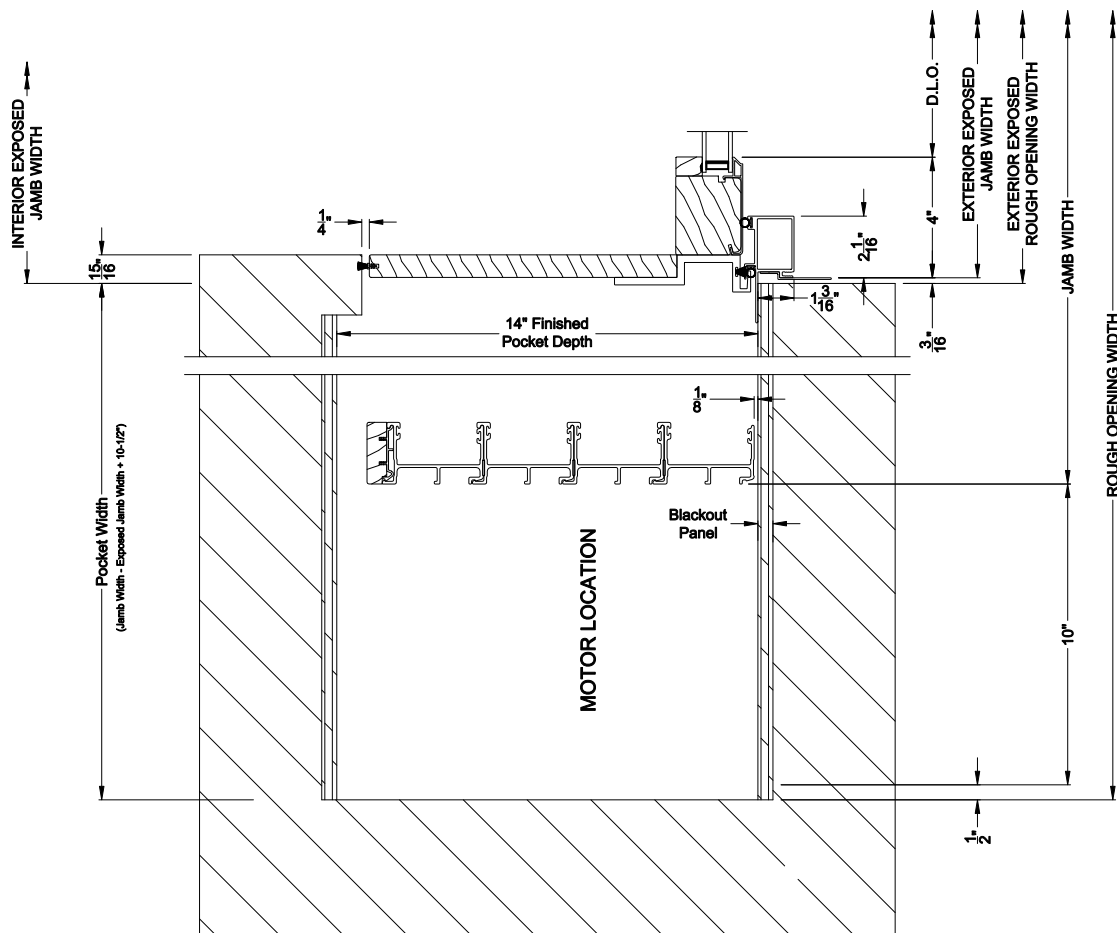

Note: All dimensions are approximate. Weather Shield reserves the right to change specifications without notice.

Weather Shield™

Contemporary Collection

2-1/4" Multi-Slide Doors

CROSS SECTION DETAILS

CONTEMPORARY 2-1/4" MULTI-SLIDE PATIO DOOR (8726)
Horizontal Section - Bi-parting stiles

CONTEMPORARY 2-1/4" MULTI-SLIDE PATIO DOOR (8726)
Horizontal Pocket Section - 4 or Bi-parting 8 Panel Door

Note: All dimensions are approximate. Weather Shield reserves the right to change specifications without notice.

Weather Shield™

Contemporary Collection

2-1/4" Multi-Slide Doors

CROSS SECTION DETAILS

CONTEMPORARY 2-1/4" MULTI-SLIDE PATIO DOOR (8726)
 Horizontal Motorized Pocket Section - 4 or Bi-parting 8 Panel Door

Note: All dimensions are approximate. Weather Shield reserves the right to change specifications without notice.

CONTEMPORARY 2-1/4" MULTI-SLIDE PATIO DOOR (8726)
Horizontal Section - 4L4R Panel Inside Corner Door