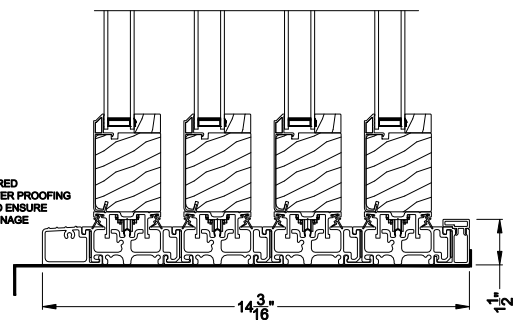

CONTEMPORARY 2-1/4" MULTI-SLIDE PATIO DOOR (8726)
Horizontal Section - 4 Panel Door

CONTEMPORARY 2-1/4" MULTI-SLIDE PATIO DOOR (8726)
Vertical Section - With sill pan

Note: All dimensions are approximate. Weather Shield reserves the right to change specifications without notice.