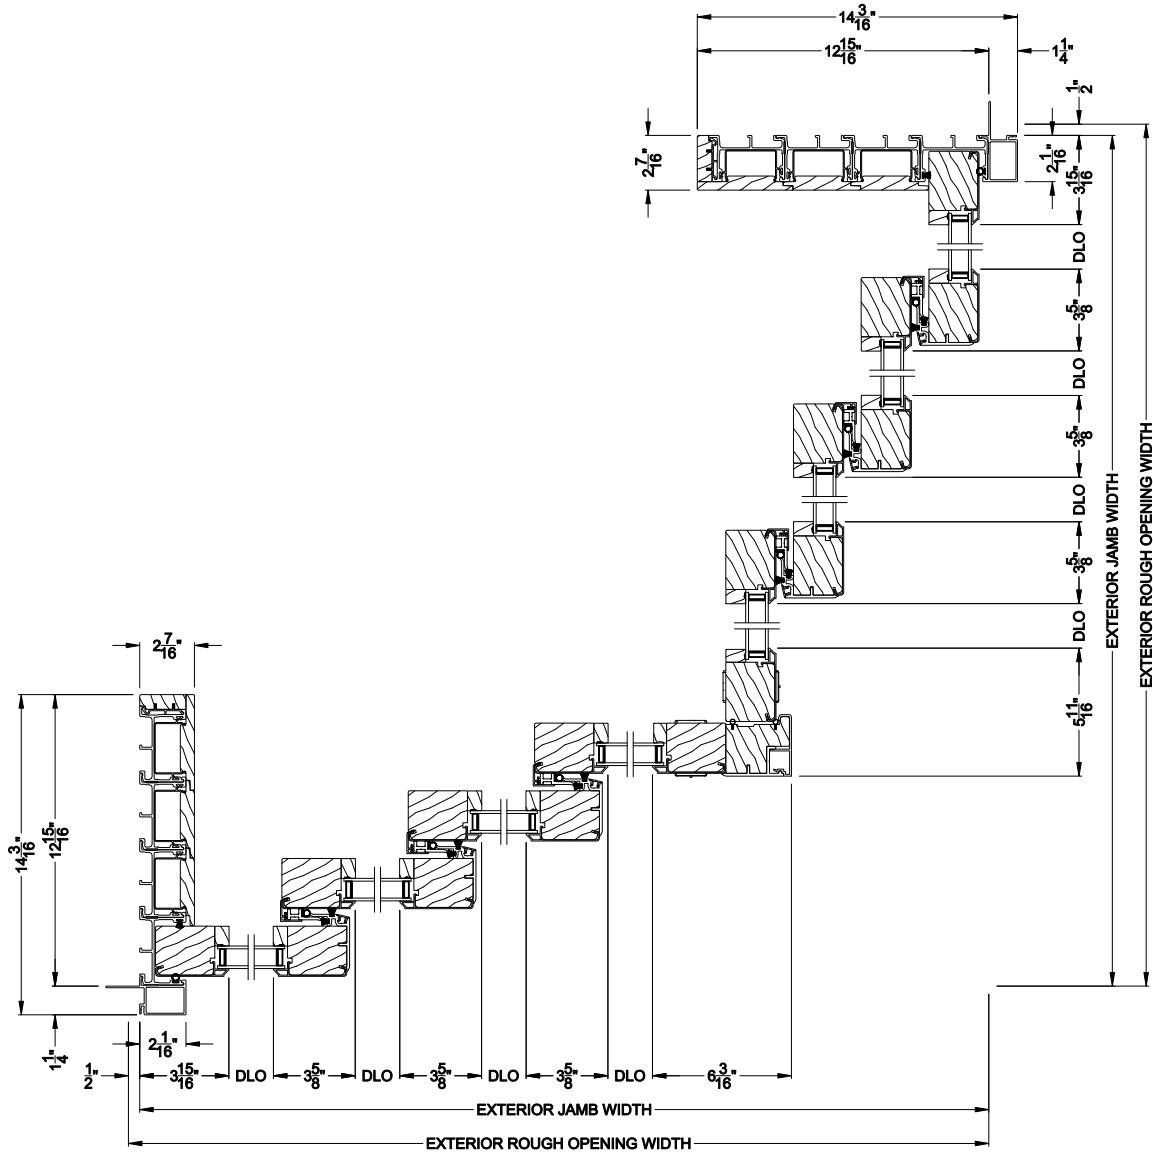

Note: All dimensions are approximate. Weather Shield reserves the right to change specifications without notice.

CONTEMPORARY 2-1/4" MULTI-SLIDE PATIO DOOR (8726)
Horizontal Section - 4L4R Panel Inside Corner Door

Note: All dimensions are approximate. Weather Shield reserves the right to change specifications without notice.

Weather Shield®

Contemporary Collection™

2-1/4" Multi-Slide Doors

CROSS SECTION DETAILS

CONTEMPORARY 2-1/4" MULTI-SLIDE PATIO DOOR (8726)
 Horizontal Section - 4L4R Panel Outside Corner Door