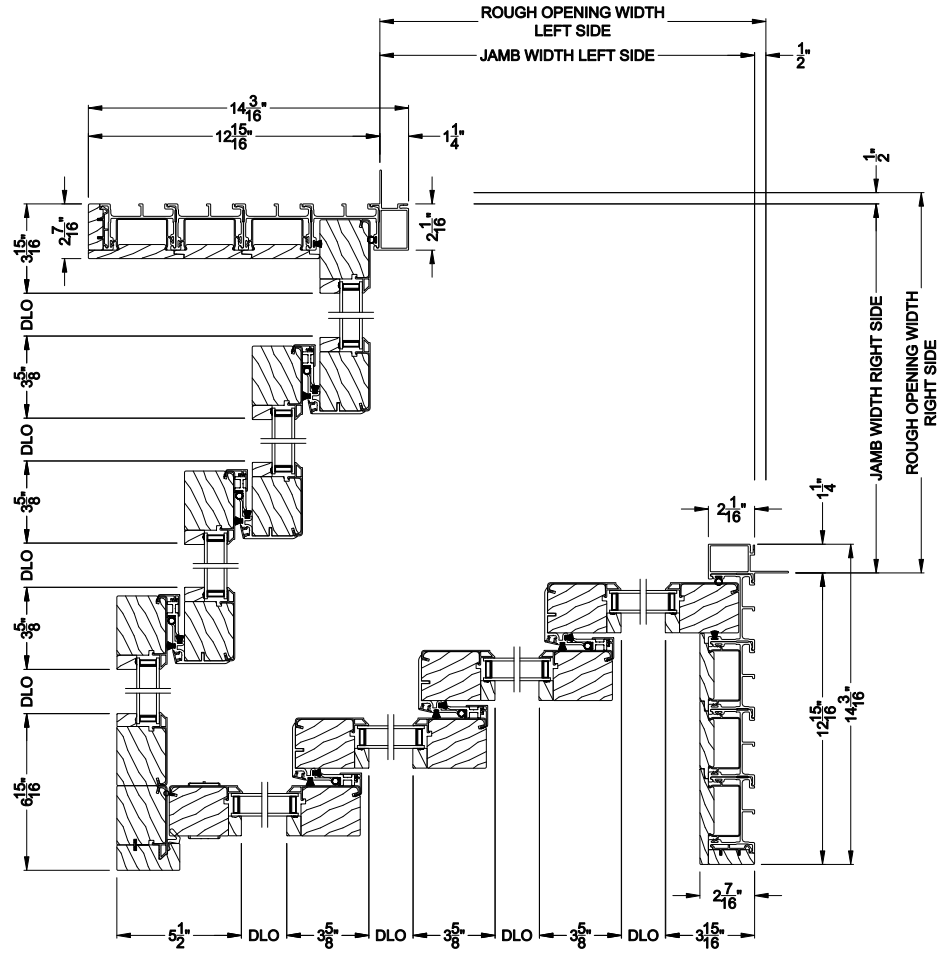

Weather Shield™

Contemporary Collection

2-1/4" Multi-Slide Doors

CROSS SECTION DETAILS

CONTEMPORARY 2-1/4" MULTI-SLIDE PATIO DOOR (8726)
 Horizontal Motorized Pocket Section - 4 or Bi-parting 8 Panel Door

Note: All dimensions are approximate. Weather Shield reserves the right to change specifications without notice.

CONTEMPORARY 2-1/4" MULTI-SLIDE PATIO DOOR (8726)
Horizontal Section - 4L4R Panel Inside Corner Door