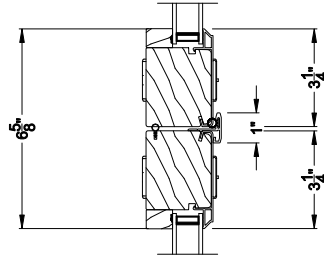

Note: All dimensions are approximate. Weather Shield reserves the right to change specifications without notice.

Weather Shield™

Contemporary Collection

2-1/4" Multi-Slide Doors

CROSS SECTION DETAILS

CONTEMPORARY 2-1/4" MULTI-SLIDE PATIO DOOR (8726)
Horizontal Section - 4 Panel Door

Note: All dimensions are approximate. Weather Shield reserves the right to change specifications without notice.

Weather Shield™

Contemporary Collection

2-1/4" Multi-Slide Doors

CROSS SECTION DETAILS

CONTEMPORARY 2-1/4" MULTI-SLIDE PATIO DOOR (8726)
Horizontal Section - Bi-parting stiles