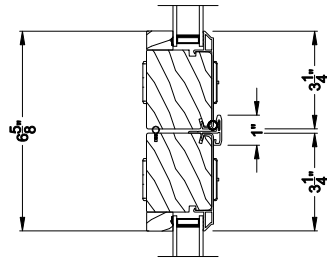

Weather Shield™

Contemporary Collection

2-1/4" Multi-Slide Doors

CROSS SECTION DETAILS

CONTEMPORARY 2-1/4" MULTI-SLIDE PATIO DOOR (8726)
Horizontal Section - Bi-parting stiles