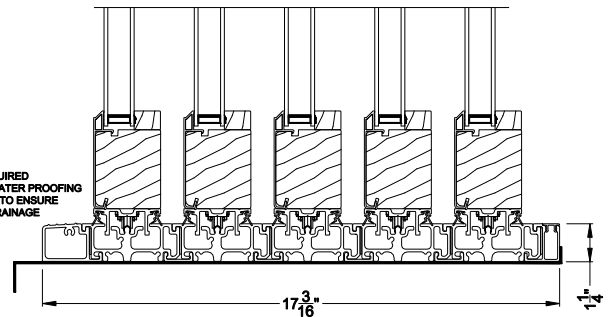

## CROSS SECTION DETAILS

**CONTEMPORARY 2-1/4" MULTI-SLIDE PATIO DOOR (8726)**  
Vertical Section - Standard Sill - 5 or Bi-parting 10 Panel Door

**CONTEMPORARY 2-1/4" MULTI-SLIDE PATIO DOOR (8726)**  
Vertical Section - with Sill Riser - 5 or Bi-parting 10 Panel Door