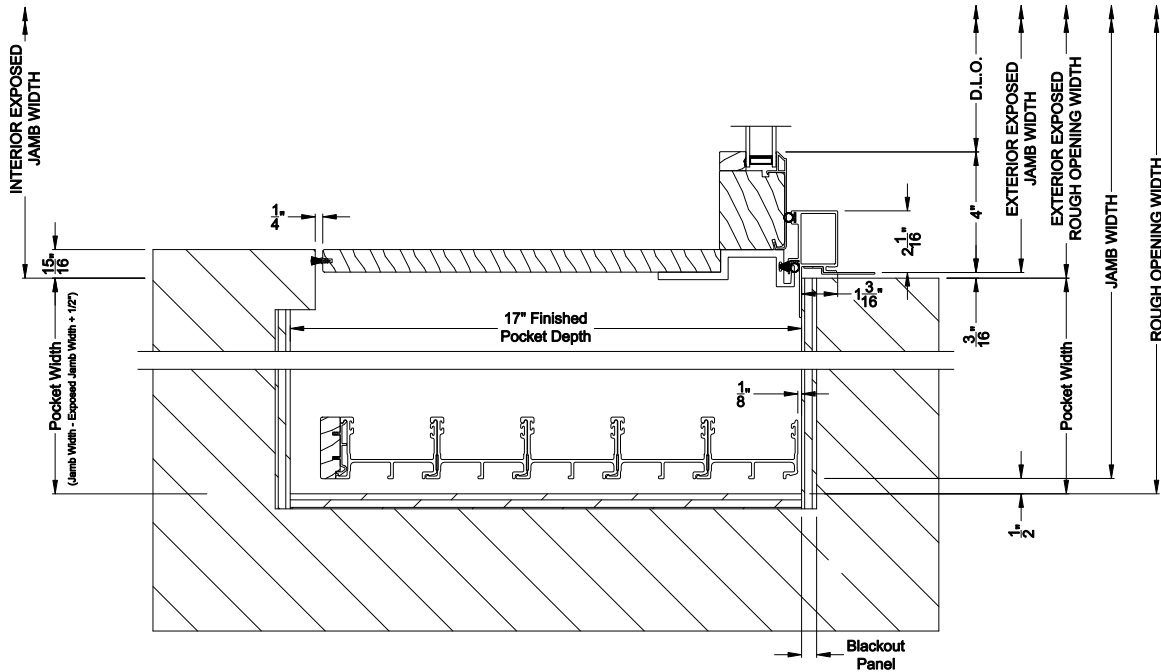

CONTEMPORARY 2-1/4" MULTI-SLIDE PATIO DOOR (8726)
Horizontal Section - 5 Panel Door

CONTEMPORARY 2-1/4" MULTI-SLIDE PATIO DOOR (8726)
Horizontal Pocket Section - 5 or Bi-parting 10 Panel Door

Note: All dimensions are approximate. Weather Shield reserves the right to change specifications without notice.