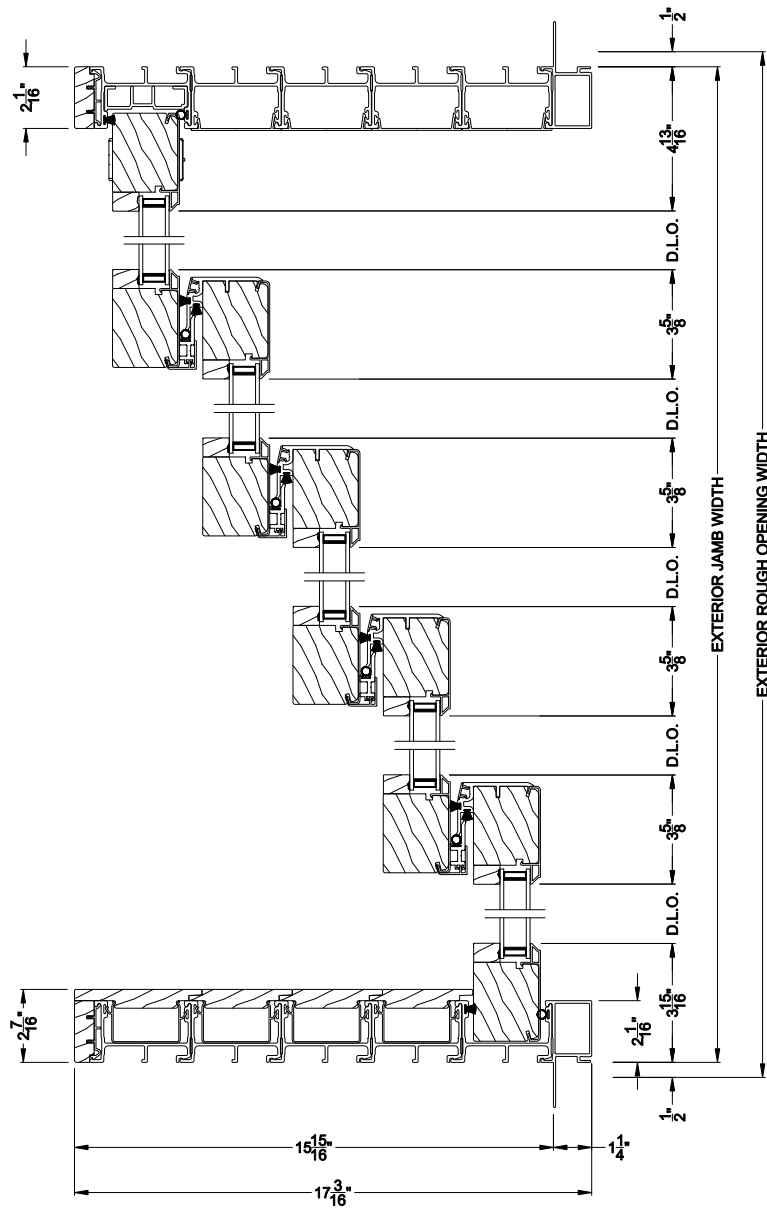

CONTEMPORARY 2-1/4" MULTI-SLIDE PATIO DOOR (8726)
Vertical Section - with T-track sill - 5 or Bi-parting 10 Panel Door

CONTEMPORARY 2-1/4" MULTI-SLIDE PATIO DOOR (8726)
Vertical Section - with sill pan

Weather Shield™

Contemporary Collection

2-1/4" Multi-Slide Doors

CROSS SECTION DETAILS

Note: All dimensions are approximate. Weather Shield reserves the right to change specifications without notice.