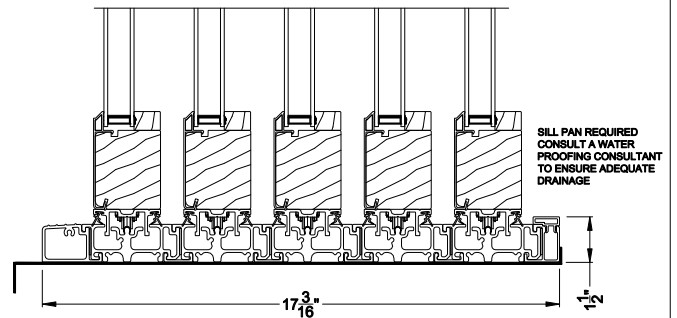

CONTEMPORARY 2-1/4" MULTI-SLIDE PATIO DOOR (8726)
Horizontal Section - 5 Panel Door

CONTEMPORARY 2-1/4" MULTI-SLIDE PATIO DOOR (8726)
Vertical Section - with sill pan

Note: All dimensions are approximate. Weather Shield reserves the right to change specifications without notice.