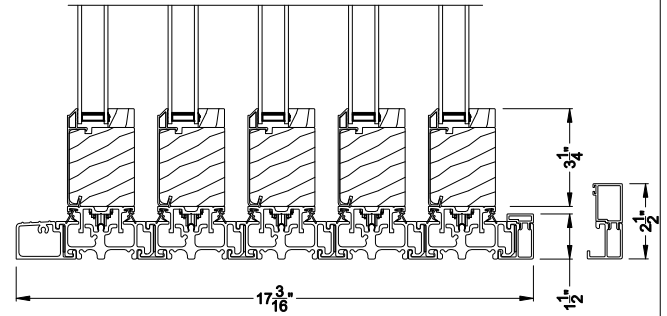

Weather Shield™

Contemporary Collection

2-1/4" Multi-Slide Doors

CROSS SECTION DETAILS

CONTEMPORARY 2-1/4" MULTI-SLIDE PATIO DOOR (8726)
Vertical Section - Standard Sill - 5 or Bi-parting 10 Panel Door

Note: All dimensions are approximate. Weather Shield reserves the right to change specifications without notice.