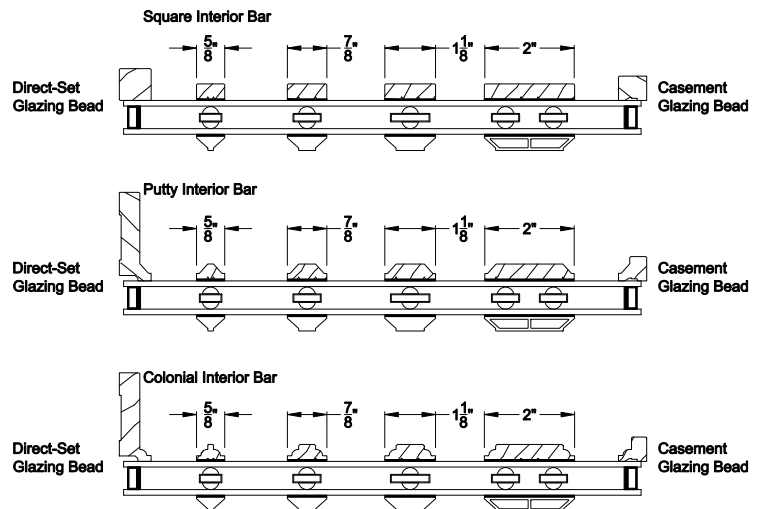

Interior Wood Trim Options

Divided Lite Options

Grilles Between the Glass

Simulated Divided Lites

Note: All dimensions are approximate. Weather Shield reserves the right to change specifications without notice.