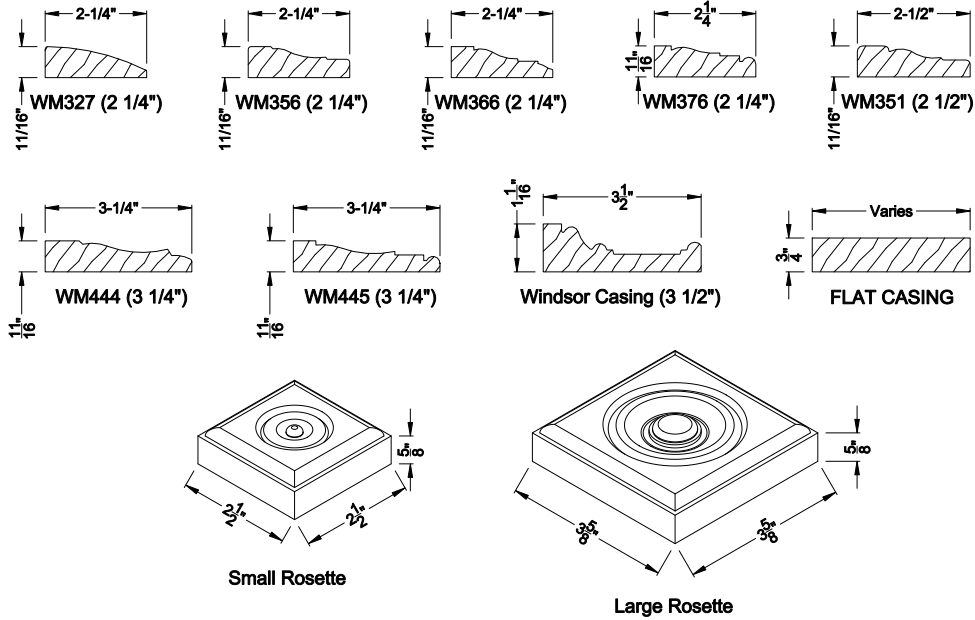

Interior Wood Trim Options

Divided Lite Options

Grilles Between the Glass

Simulated Divided Lites

Note: All dimensions are approximate. Weather Shield reserves the right to change specifications without notice.