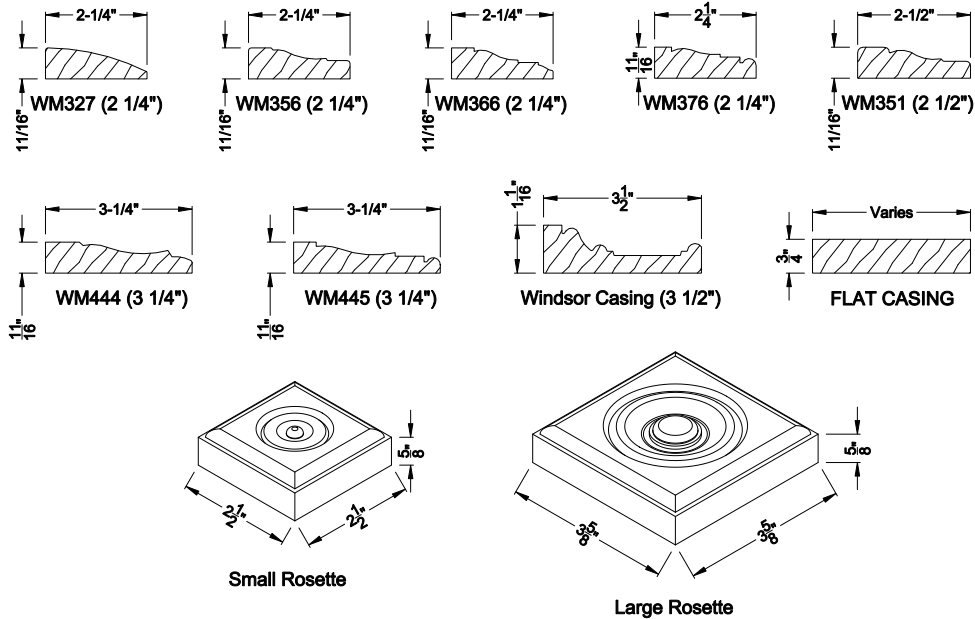

Interior Wood Trim Options

Divided Lite Options

Grilles Between the Glass

Wood Perimeter Grill

Colonial Bar

Putty Bar

Simulated Divided Lites

Colonial Interior Bar

Putty Interior Bar

Square Interior Bar

Note: All dimensions are approximate. Weather Shield reserves the right to change specifications without notice.