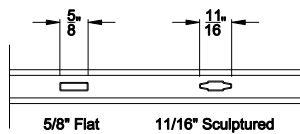

Interior Wood Trim Options

Divided Lite Options

Grilles Between the Glass

Wood Perimeter Grill

Colonial Bar

Putty Bar

Simulated Divided Lites

Colonial Interior Bar

Putty Interior Bar

Square Interior Bar

Note: All dimensions are approximate. Weather Shield reserves the right to change specifications without notice.