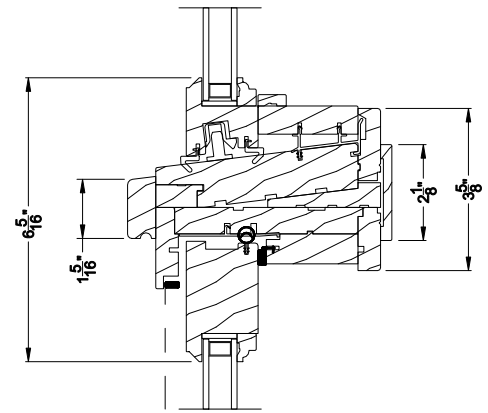

Weather Shield®

Premium Wood Series™

Double Hung Windows

CROSS SECTION DETAILS

PREMIUM WOOD DOUBLE HUNG WINDOW (6120)
Vertical Section - Low Profile Screen

PREMIUM WOOD DOUBLE HUNG WINDOW
Horizontal Stack Section - Transom Stack over DH

Optional Historical Sash Lift

Optional Contemporary Sash Lift

WEATHER SHIELD DOUBLE HUNG WINDOW (6120)
Horizontal Section - Low Profile Screen

WEATHER SHIELD DOUBLE HUNG WINDOW
Vertical Mull Section - DH / DH

Note: All dimensions are approximate. Weather Shield reserves the right to change specifications without notice.