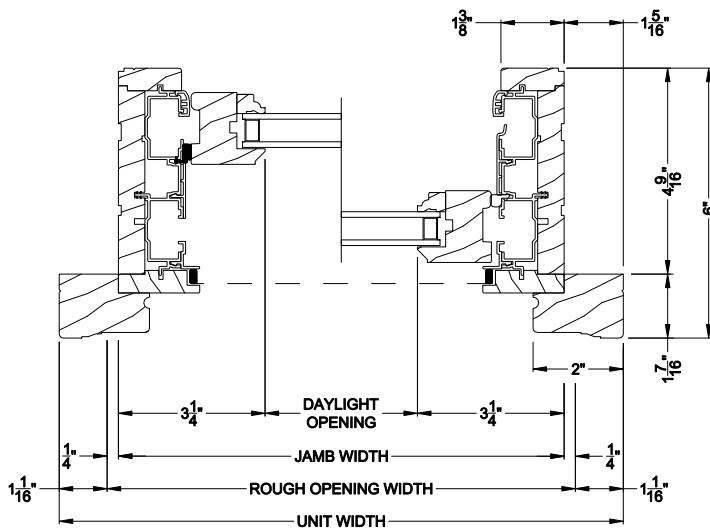

Weather Shield®

Premium Wood Series™

Double Hung Windows

CROSS SECTION DETAILS

PREMIUM WOOD DOUBLE HUNG WINDOW (6120)
Vertical Section - Low Profile Screen

PREMIUM WOOD DOUBLE HUNG WINDOW
Horizontal Stack Section - Transom Stack over DH

Optional Historical Sash Lift

Optional Contemporary Sash Lift

WEATHER SHIELD DOUBLE HUNG WINDOW (6120)
Horizontal Section - Low Profile Screen

WEATHER SHIELD DOUBLE HUNG WINDOW
Vertical Mull Section - DH / DH

Note: All dimensions are approximate. Weather Shield reserves the right to change specifications without notice.