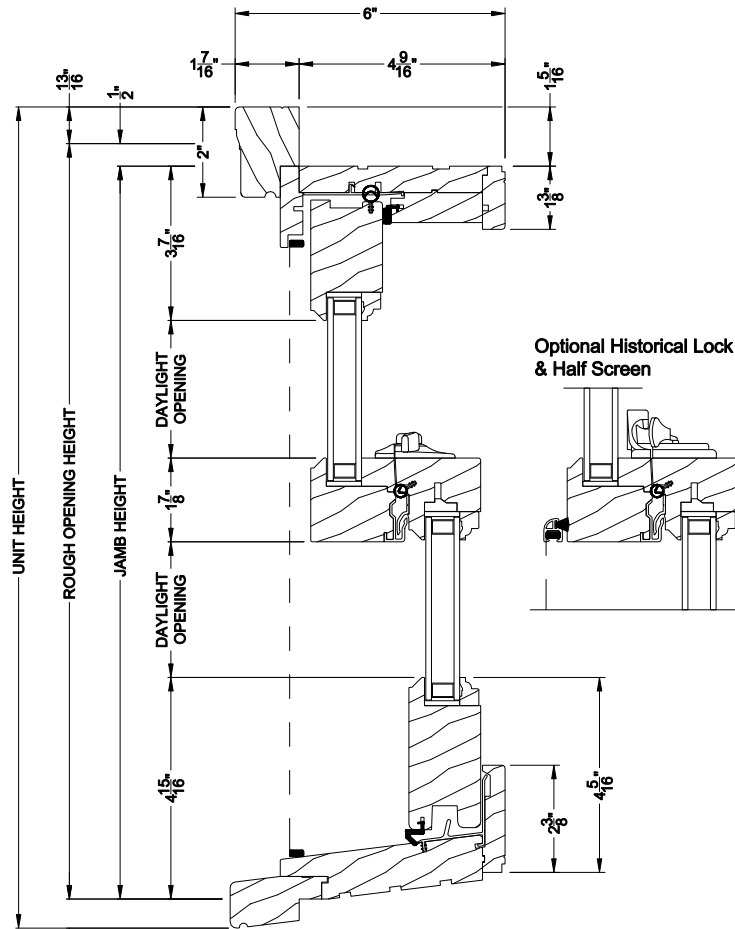

Weather Shield®

Premium Wood Series™

Double Hung Windows

CROSS SECTION DETAILS

PREMIUM WOOD DOUBLE HUNG WINDOW (6120)
Vertical Section - Low Profile Screen

PREMIUM WOOD DOUBLE HUNG WINDOW
Horizontal Stack Section - Transom Stack over DH

Optional Historical Sash Lift

Optional Contemporary Sash Lift

WEATHER SHIELD DOUBLE HUNG WINDOW (6120)
Horizontal Section - Low Profile Screen

WEATHER SHIELD DOUBLE HUNG WINDOW
Vertical Mull Section - DH / DH

Note: All dimensions are approximate. Weather Shield reserves the right to change specifications without notice.