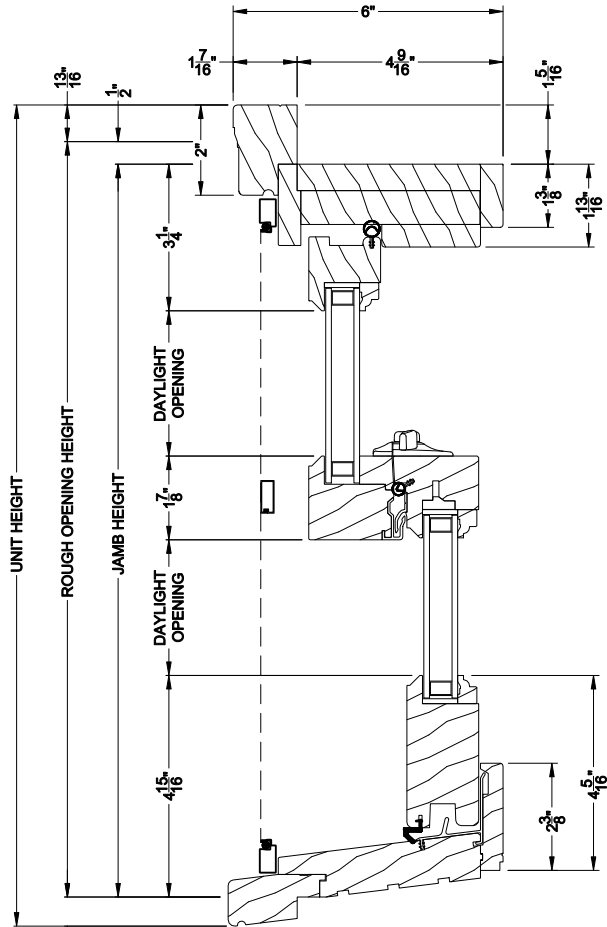

Weather Shield®

Premium Wood Series™

Double Hung Windows

CROSS SECTION DETAILS

PREMIUM WOOD DOUBLE HUNG WINDOW (6120)
Vertical Section - Half Circle

PREMIUM WOOD DOUBLE HUNG WINDOW (6120)
Vertical Section - Eyebrow

PREMIUM WOOD DOUBLE HUNG WINDOW (6120)
Horizontal Section

PREMIUM WOOD DOUBLE HUNG WINDOW
Vertical Mull Section - DH / DH

Note: All dimensions are approximate. Weather Shield reserves the right to change specifications without notice.