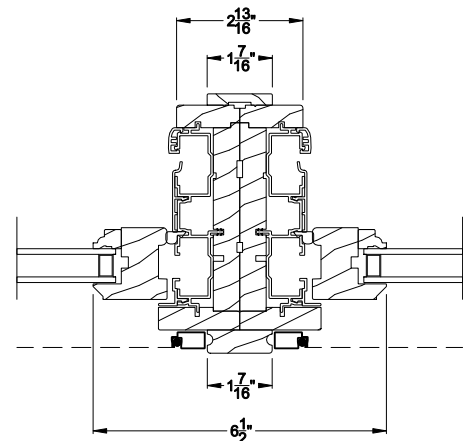

Weather Shield®

Premium Wood Series™

Double Hung Windows

CROSS SECTION DETAILS

PREMIUM WOOD DOUBLE HUNG WINDOW (6120)
Vertical Section - Half Circle

PREMIUM WOOD DOUBLE HUNG WINDOW (6120)
Vertical Section - Eyebrow

PREMIUM WOOD DOUBLE HUNG WINDOW (6120)
Horizontal Section

PREMIUM WOOD DOUBLE HUNG WINDOW
Vertical Mull Section - DH / DH

Note: All dimensions are approximate. Weather Shield reserves the right to change specifications without notice.