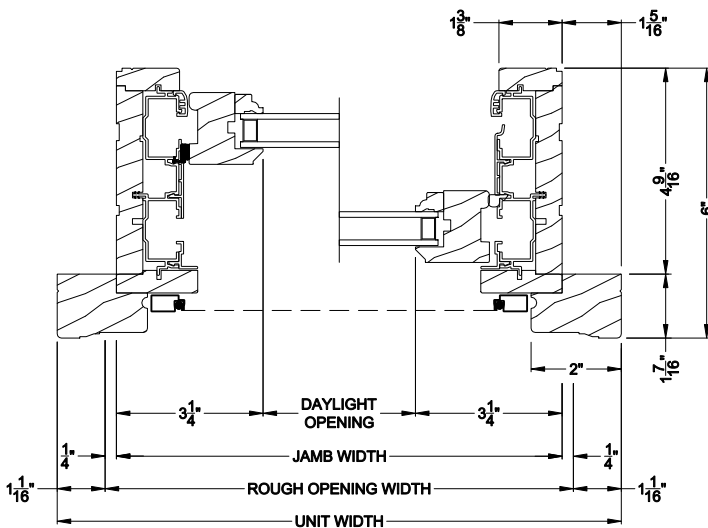

Weather Shield®

Premium Wood Series™

Double Hung Windows

CROSS SECTION DETAILS

PREMIUM WOOD DOUBLE HUNG WINDOW (6120)
Vertical Section - Half Circle

PREMIUM WOOD DOUBLE HUNG WINDOW (6120)
Vertical Section - Eyebrow

PREMIUM WOOD DOUBLE HUNG WINDOW (6120)
Horizontal Section

PREMIUM WOOD DOUBLE HUNG WINDOW
Vertical Mull Section - DH / DH

Note: All dimensions are approximate. Weather Shield reserves the right to change specifications without notice.