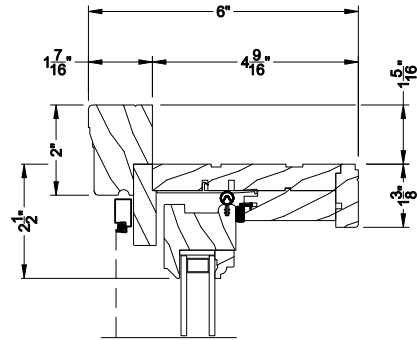

Weather Shield®

Premium Wood Series™

Double Hung Windows

CROSS SECTION DETAILS

PREMIUM WOOD DOUBLE HUNG WINDOW (6120)
Vertical Section - Half Circle

PREMIUM WOOD DOUBLE HUNG WINDOW (6120)
Vertical Section - Eyebrow

PREMIUM WOOD DOUBLE HUNG WINDOW (6120)
Horizontal Section

PREMIUM WOOD DOUBLE HUNG WINDOW
Vertical Mull Section - DH / DH

Note: All dimensions are approximate. Weather Shield reserves the right to change specifications without notice.