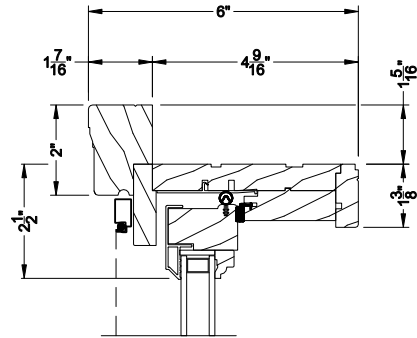

Weather Shield®

Premium Wood Series™

Double Hung Windows

CROSS SECTION DETAILS

PREMIUM WOOD DOUBLE HUNG WINDOW (6123)
Vertical Section - Clad Sash - Half Circle

PREMIUM WOOD DOUBLE HUNG WINDOW (6123)
Vertical Section - Clad Sash - Eyebrow

PREMIUM WOOD DOUBLE HUNG WINDOW (6123)
Horizontal Section - Clad Sash

PREMIUM WOOD DOUBLE HUNG WINDOW
Vertical Mull Section - DH / DH

Note: All dimensions are approximate. Weather Shield reserves the right to change specifications without notice.