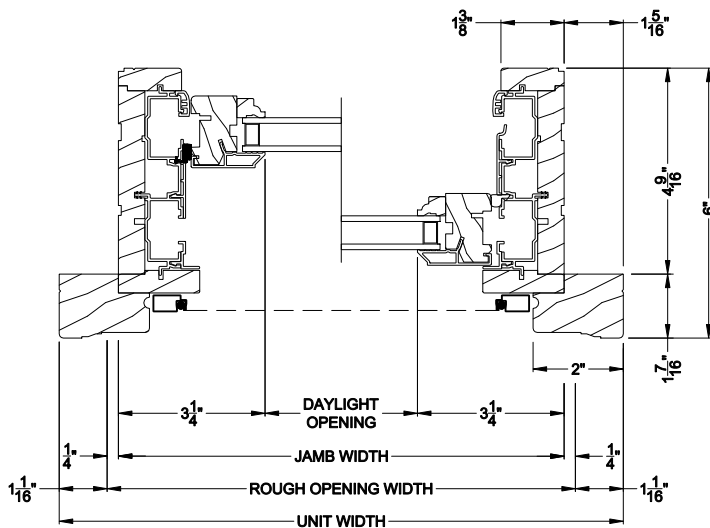

Weather Shield®

Premium Wood Series™

Double Hung Windows

CROSS SECTION DETAILS

PREMIUM WOOD DOUBLE HUNG WINDOW (6123)
Vertical Section - Clad Sash - Half Circle

PREMIUM WOOD DOUBLE HUNG WINDOW (6123)
Vertical Section - Clad Sash - Eyebrow

PREMIUM WOOD DOUBLE HUNG WINDOW (6123)
Horizontal Section - Clad Sash

PREMIUM WOOD DOUBLE HUNG WINDOW
Vertical Mull Section - DH / DH

Note: All dimensions are approximate. Weather Shield reserves the right to change specifications without notice.