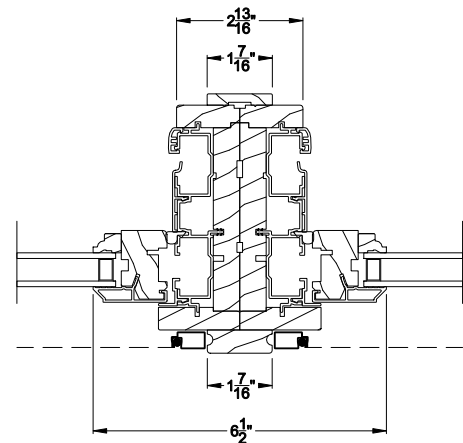

Weather Shield®

Premium Wood Series™

Double Hung Windows

CROSS SECTION DETAILS

PREMIUM WOOD DOUBLE HUNG WINDOW (6123)
Vertical Section - Clad Sash - Half Circle

PREMIUM WOOD DOUBLE HUNG WINDOW (6123)
Vertical Section - Clad Sash - Eyebrow

PREMIUM WOOD DOUBLE HUNG WINDOW (6123)
Horizontal Section - Clad Sash

PREMIUM WOOD DOUBLE HUNG WINDOW
Vertical Mull Section - DH / DH

Note: All dimensions are approximate. Weather Shield reserves the right to change specifications without notice.