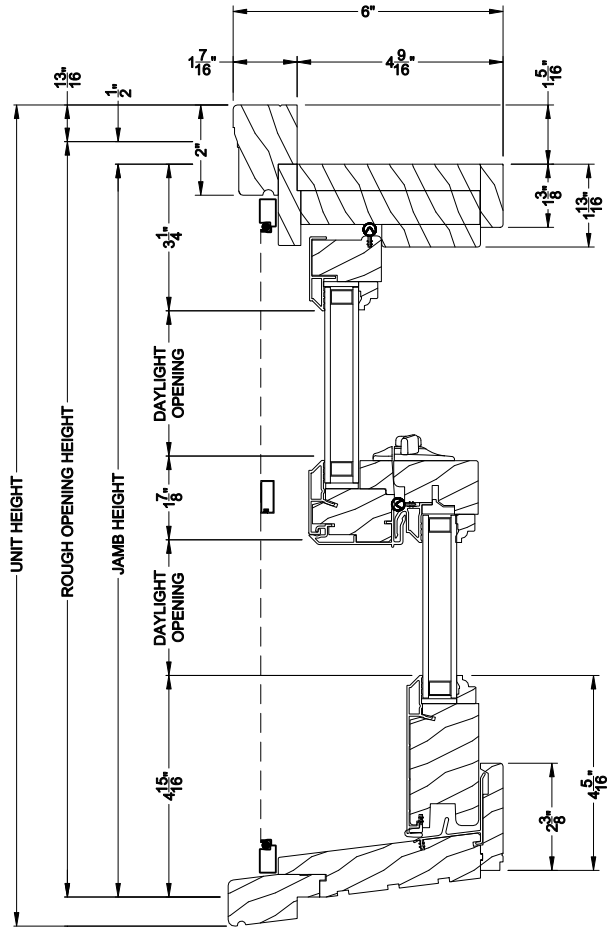

Weather Shield®

Premium Wood Series™

Double Hung Windows

CROSS SECTION DETAILS

PREMIUM WOOD DOUBLE HUNG WINDOW (6123)
Vertical Section - Clad Sash - Half Circle

PREMIUM WOOD DOUBLE HUNG WINDOW (6123)
Vertical Section - Clad Sash - Eyebrow

PREMIUM WOOD DOUBLE HUNG WINDOW (6123)
Horizontal Section - Clad Sash

PREMIUM WOOD DOUBLE HUNG WINDOW
Vertical Mull Section - DH / DH

Note: All dimensions are approximate. Weather Shield reserves the right to change specifications without notice.