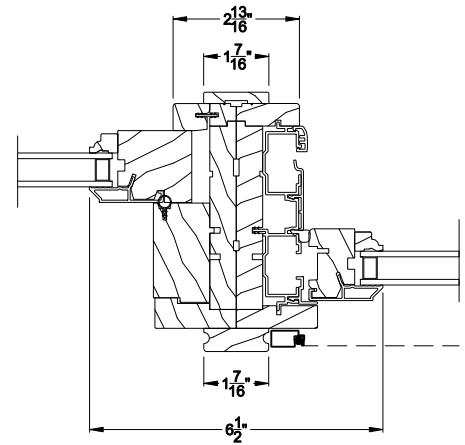

Weather Shield®

Premium Wood Series™

Double Hung Windows

CROSS SECTION DETAILS

PREMIUM WOOD DOUBLE HUNG PICTURE (6125)
Vertical Section - Clad Sash

PREMIUM WOOD DOUBLE HUNG PICTURE (6125)
Horizontal Section - Clad Sash

PREMIUM WOOD DOUBLE HUNG PICTURE
Vertical Mull Section - Picture / DH

Note: All dimensions are approximate. Weather Shield reserves the right to change specifications without notice.

Weather Shield®

Premium Wood Series™

Double Hung Windows

CROSS SECTION DETAILS

PREMIUM WOOD DOUBLE HUNG PICTURE (6125)
Vertical Section - Clad Sash - 6 9/16" Jamb

PREMIUM WOOD DOUBLE HUNG PICTURE (6125)
Horizontal Section - Clad Sash - 6 9/16" Jamb

PREMIUM WOOD DOUBLE HUNG PICTURE
Vertical Mull Section - Picture / DH

Note: All dimensions are approximate. Weather Shield reserves the right to change specifications without notice.