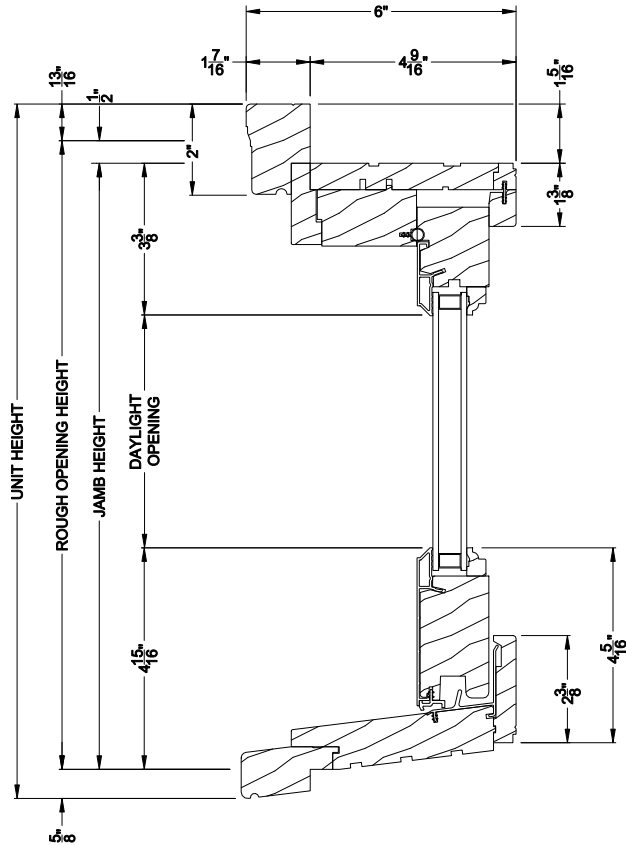

Weather Shield®

Premium Wood Series™

Double Hung Windows

CROSS SECTION DETAILS

PREMIUM WOOD DOUBLE HUNG PICTURE (6125)
Vertical Section - Clad Sash

PREMIUM WOOD DOUBLE HUNG PICTURE (6125)
Horizontal Section - Clad Sash

PREMIUM WOOD DOUBLE HUNG PICTURE
Vertical Mull Section - Picture / DH

Note: All dimensions are approximate. Weather Shield reserves the right to change specifications without notice.

Weather Shield®

Premium Wood Series™

Double Hung Windows

CROSS SECTION DETAILS

PREMIUM WOOD DOUBLE HUNG PICTURE (6125)
Vertical Section - Clad Sash - 6 9/16" Jamb

PREMIUM WOOD DOUBLE HUNG PICTURE (6125)
Horizontal Section - Clad Sash - 6 9/16" Jamb

PREMIUM WOOD DOUBLE HUNG PICTURE
Vertical Mull Section - Picture / DH

Note: All dimensions are approximate. Weather Shield reserves the right to change specifications without notice.