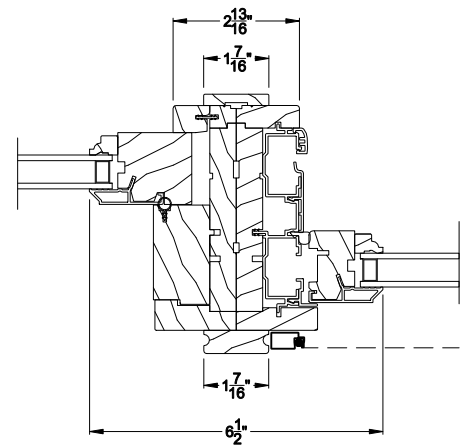

PREMIUM WOOD DOUBLE HUNG PICTURE
Vertical Mull Section - Picture / DH

Note: All dimensions are approximate. Weather Shield reserves the right to change specifications without notice.

Weather Shield®

Premium Wood Series™

Double Hung Windows

CROSS SECTION DETAILS

PREMIUM WOOD DOUBLE HUNG PICTURE (6125)
Vertical Section - Clad Sash - 6 9/16" Jamb

PREMIUM WOOD DOUBLE HUNG PICTURE (6125)
Horizontal Section - Clad Sash - 6 9/16" Jamb

PREMIUM WOOD DOUBLE HUNG PICTURE
Vertical Mull Section - Picture / DH

Note: All dimensions are approximate. Weather Shield reserves the right to change specifications without notice.