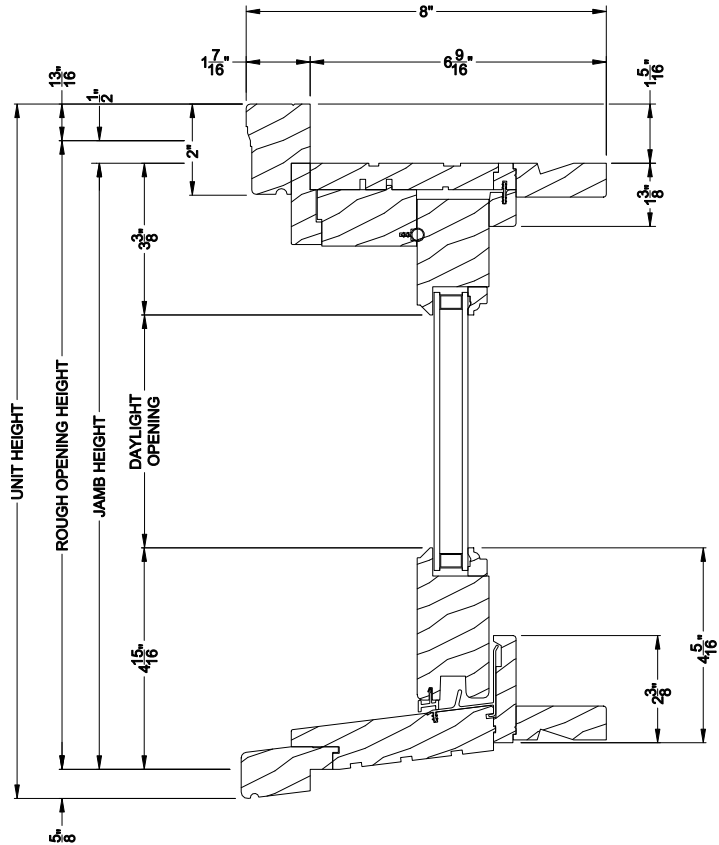

PREMIUM WOOD DOUBLE HUNG PICTURE
Vertical Mull Section - Picture / DH

Note: All dimensions are approximate. Weather Shield reserves the right to change specifications without notice.

Weather Shield®

Premium Wood Series™

Double Hung Windows

CROSS SECTION DETAILS

PREMIUM WOOD DOUBLE HUNG PICTURE (6125)
Vertical Section - Clad Sash - 6 9/16" Jamb

PREMIUM WOOD DOUBLE HUNG PICTURE (6125)
Horizontal Section - Clad Sash - 6 9/16" Jamb

PREMIUM WOOD DOUBLE HUNG PICTURE
Vertical Mull Section - Picture / DH

Note: All dimensions are approximate. Weather Shield reserves the right to change specifications without notice.