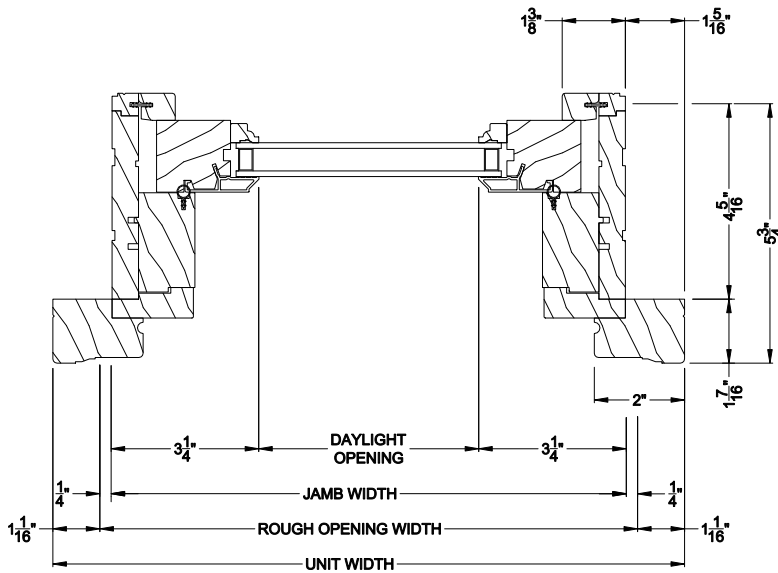

Weather Shield®

Premium Wood Series™

Double Hung Windows

CROSS SECTION DETAILS

PREMIUM WOOD DOUBLE HUNG PICTURE (6125)
Vertical Section - Clad Sash

PREMIUM WOOD DOUBLE HUNG PICTURE (6125)
Horizontal Section - Clad Sash

PREMIUM WOOD DOUBLE HUNG PICTURE
Vertical Mull Section - Picture / DH

Note: All dimensions are approximate. Weather Shield reserves the right to change specifications without notice.

Weather Shield®

Premium Wood Series™

Double Hung Windows

CROSS SECTION DETAILS

PREMIUM WOOD DOUBLE HUNG PICTURE (6125)
Vertical Section - Clad Sash - 6 9/16" Jamb

PREMIUM WOOD DOUBLE HUNG PICTURE (6125)
Horizontal Section - Clad Sash - 6 9/16" Jamb

PREMIUM WOOD DOUBLE HUNG PICTURE
Vertical Mull Section - Picture / DH

Note: All dimensions are approximate. Weather Shield reserves the right to change specifications without notice.