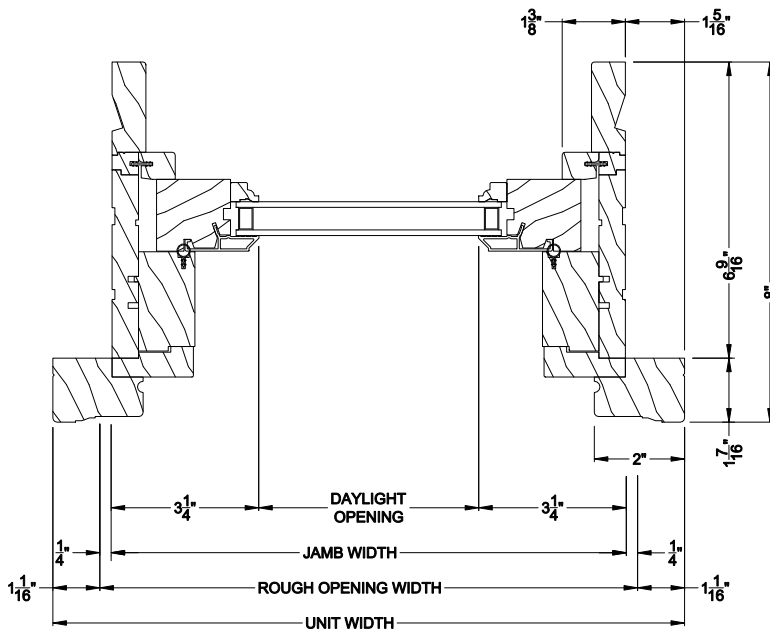

PREMIUM WOOD DOUBLE HUNG PICTURE
Vertical Mull Section - Picture / DH

Note: All dimensions are approximate. Weather Shield reserves the right to change specifications without notice.

Weather Shield®

Premium Wood Series™

Double Hung Windows

CROSS SECTION DETAILS

PREMIUM WOOD DOUBLE HUNG PICTURE (6125)
Vertical Section - Clad Sash - 6 9/16" Jamb

PREMIUM WOOD DOUBLE HUNG PICTURE (6125)
Horizontal Section - Clad Sash - 6 9/16" Jamb

PREMIUM WOOD DOUBLE HUNG PICTURE
Vertical Mull Section - Picture / DH

Note: All dimensions are approximate. Weather Shield reserves the right to change specifications without notice.