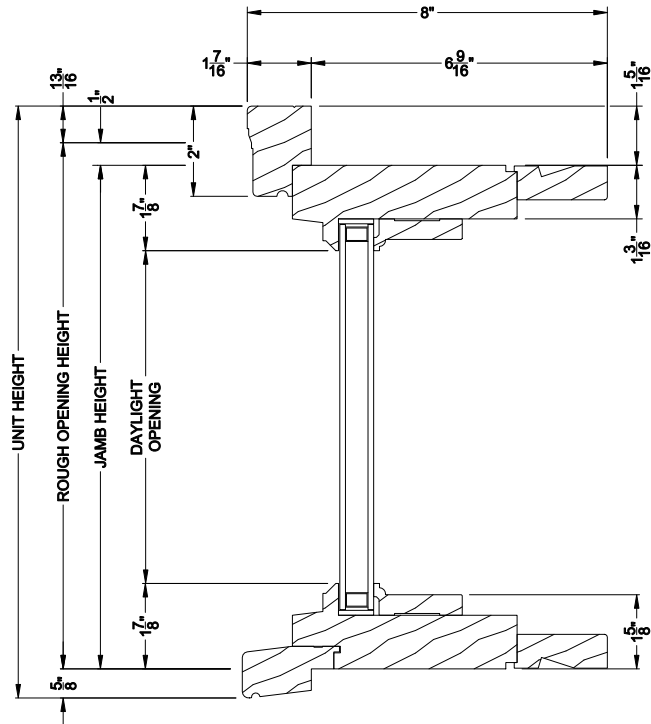

Weather Shield®

Premium Wood Series™

Direct-Set Windows

CROSS SECTION DETAILS

PREMIUM WOOD DIRECT-SET (6304)
Vertical Section

PREMIUM WOOD DIRECT-SET
Horizontal Stack Section - DS Stack over DH

PREMIUM WOOD DIRECT-SET (6304)
Horizontal Section

PREMIUM WOOD DIRECT-SET
Vertical Mull Section - DS / DS

Weather Shield®

Premium Wood Series™

Direct-Set Windows

CROSS SECTION DETAILS

PREMIUM WOOD DIRECT-SET (6304)
Vertical Section - 6 9/16" Jamb

PREMIUM WOOD DIRECT-SET
Horizontal Stack Section - DS Stack over DH

PREMIUM WOOD DIRECT-SET (6304)
Horizontal Section - 6 9/16" Jamb

PREMIUM WOOD DIRECT-SET
Vertical Mull Section - DS / DS