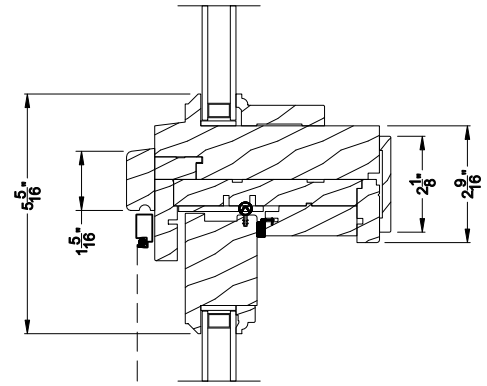

PREMIUM WOOD DIRECT-SET
Vertical Mull Section - DS / DS

Weather Shield®

Premium Wood Series™

Direct-Set Windows

CROSS SECTION DETAILS

PREMIUM WOOD DIRECT-SET (6304)
Vertical Section - 6 9/16" Jamb

PREMIUM WOOD DIRECT-SET
Horizontal Stack Section - DS Stack over DH

PREMIUM WOOD DIRECT-SET (6304)
Horizontal Section - 6 9/16" Jamb

PREMIUM WOOD DIRECT-SET
Vertical Mull Section - DS / DS