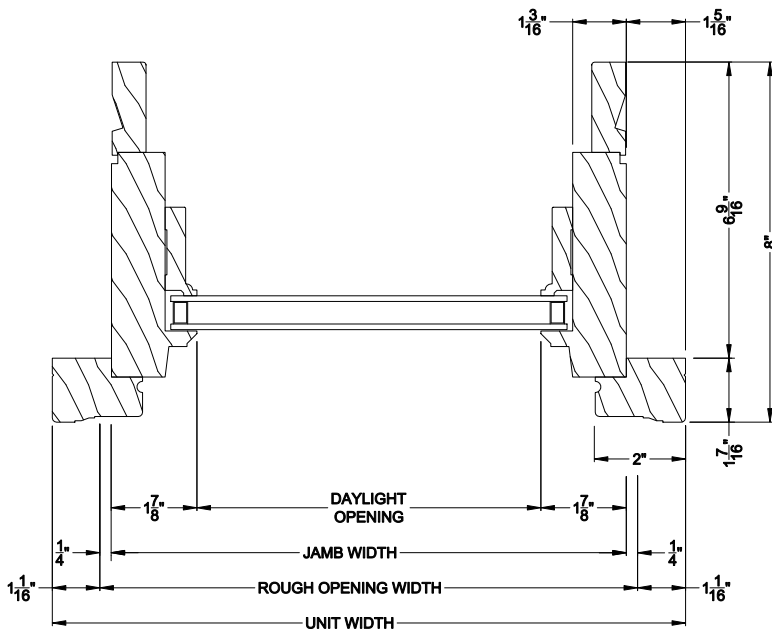

PREMIUM WOOD DIRECT-SET
Vertical Mull Section - DS / DS

Weather Shield®

Premium Wood Series™

Direct-Set Windows

CROSS SECTION DETAILS

PREMIUM WOOD DIRECT-SET (6304)
Vertical Section - 6 9/16" Jamb

PREMIUM WOOD DIRECT-SET
Horizontal Stack Section - DS Stack over DH

PREMIUM WOOD DIRECT-SET (6304)
Horizontal Section - 6 9/16" Jamb

PREMIUM WOOD DIRECT-SET
Vertical Mull Section - DS / DS