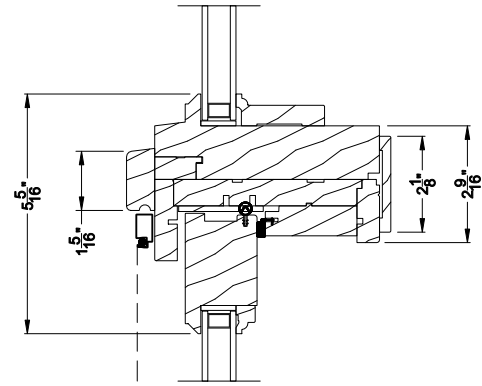

Weather Shield®

Premium Wood Series™

Direct-Set Windows

CROSS SECTION DETAILS

PREMIUM WOOD DIRECT-SET (6304)
Vertical Section

PREMIUM WOOD DIRECT-SET
Horizontal Stack Section - DS Stack over DH

PREMIUM WOOD DIRECT-SET (6304)
Horizontal Section

PREMIUM WOOD DIRECT-SET
Vertical Mull Section - DS / DS

Weather Shield®

Premium Wood Series™

Direct-Set Windows

CROSS SECTION DETAILS

PREMIUM WOOD DIRECT-SET (6304)
Vertical Section - 6 9/16" Jamb

PREMIUM WOOD DIRECT-SET
Horizontal Stack Section - DS Stack over DH

PREMIUM WOOD DIRECT-SET (6304)
Horizontal Section - 6 9/16" Jamb

PREMIUM WOOD DIRECT-SET
Vertical Mull Section - DS / DS