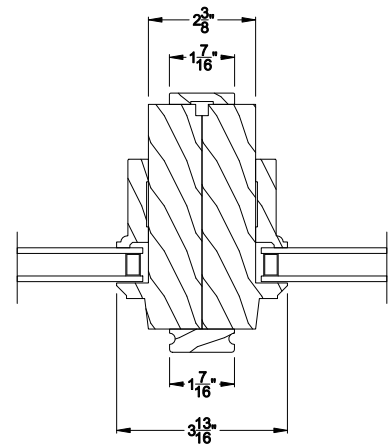

PREMIUM WOOD DIRECT-SET
Vertical Mull Section - DS / DS

Weather Shield®

Premium Wood Series™

Direct-Set Windows

CROSS SECTION DETAILS

PREMIUM WOOD DIRECT-SET (6304)
Vertical Section - 6 9/16" Jamb

PREMIUM WOOD DIRECT-SET
Horizontal Stack Section - DS Stack over DH

PREMIUM WOOD DIRECT-SET (6304)
Horizontal Section - 6 9/16" Jamb

PREMIUM WOOD DIRECT-SET
Vertical Mull Section - DS / DS