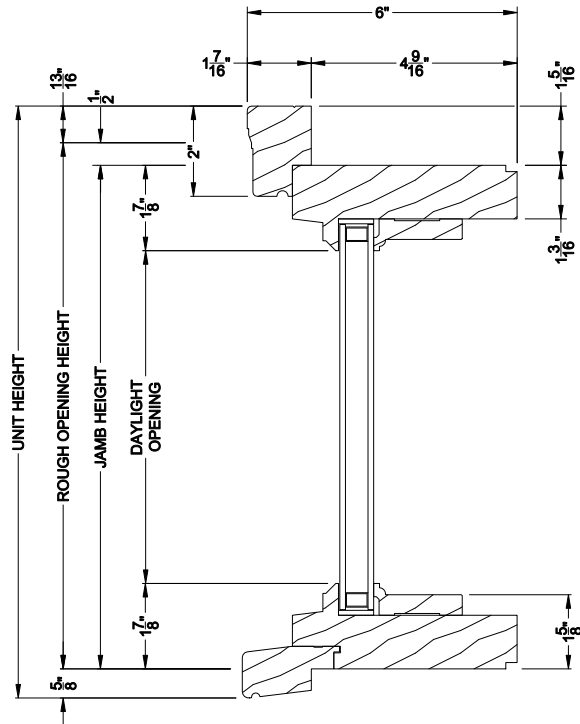

Weather Shield®

Premium Wood Series™

Direct-Set Windows

CROSS SECTION DETAILS

PREMIUM WOOD DIRECT-SET (6304)
Vertical Section

PREMIUM WOOD DIRECT-SET
Horizontal Stack Section - DS Stack over DH

PREMIUM WOOD DIRECT-SET (6304)
Horizontal Section

PREMIUM WOOD DIRECT-SET
Vertical Mull Section - DS / DS

Weather Shield®

Premium Wood Series™

Direct-Set Windows

CROSS SECTION DETAILS

PREMIUM WOOD DIRECT-SET (6304)
Vertical Section - 6 9/16" Jamb

PREMIUM WOOD DIRECT-SET
Horizontal Stack Section - DS Stack over DH

PREMIUM WOOD DIRECT-SET (6304)
Horizontal Section - 6 9/16" Jamb

PREMIUM WOOD DIRECT-SET
Vertical Mull Section - DS / DS