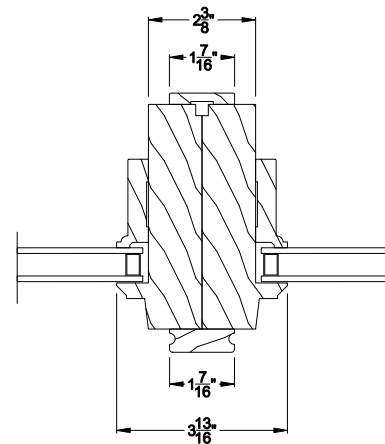

Weather Shield®

Premium Wood Series™

Direct-Set Windows

CROSS SECTION DETAILS

PREMIUM WOOD DIRECT-SET (6304)
Vertical Section

PREMIUM WOOD DIRECT-SET
Horizontal Stack Section - DS Stack over DH

PREMIUM WOOD DIRECT-SET (6304)
Horizontal Section

PREMIUM WOOD DIRECT-SET
Vertical Mull Section - DS / DS

Weather Shield®

Premium Wood Series™

Direct-Set Windows

CROSS SECTION DETAILS

PREMIUM WOOD DIRECT-SET (6304)
Vertical Section - 6 9/16" Jamb

PREMIUM WOOD DIRECT-SET
Horizontal Stack Section - DS Stack over DH

PREMIUM WOOD DIRECT-SET (6304)
Horizontal Section - 6 9/16" Jamb

PREMIUM WOOD DIRECT-SET
Vertical Mull Section - DS / DS