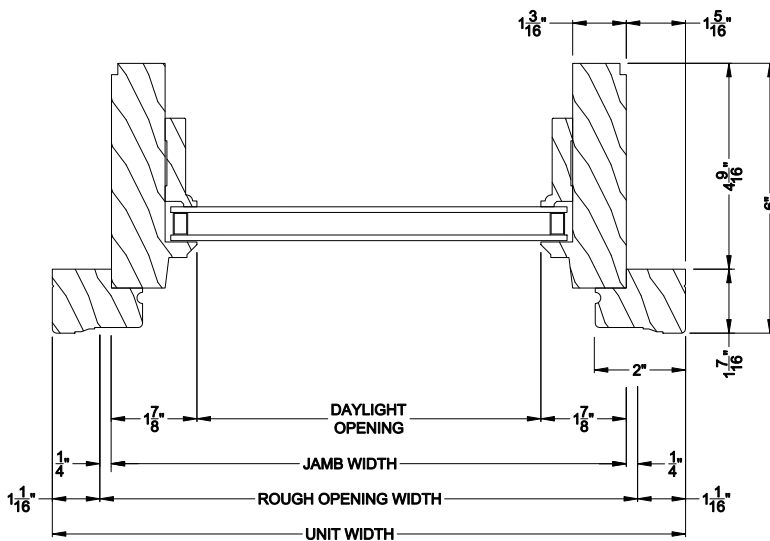

Weather Shield®

Premium Wood Series™

Direct-Set Windows

CROSS SECTION DETAILS

PREMIUM WOOD DIRECT-SET (6304)
Vertical Section

PREMIUM WOOD DIRECT-SET
Horizontal Stack Section - DS Stack over DH

PREMIUM WOOD DIRECT-SET (6304)
Horizontal Section

PREMIUM WOOD DIRECT-SET
Vertical Mull Section - DS / DS

Weather Shield®

Premium Wood Series™

Direct-Set Windows

CROSS SECTION DETAILS

PREMIUM WOOD DIRECT-SET (6304)
Vertical Section - 6 9/16" Jamb

PREMIUM WOOD DIRECT-SET
Horizontal Stack Section - DS Stack over DH

PREMIUM WOOD DIRECT-SET (6304)
Horizontal Section - 6 9/16" Jamb

PREMIUM WOOD DIRECT-SET
Vertical Mull Section - DS / DS