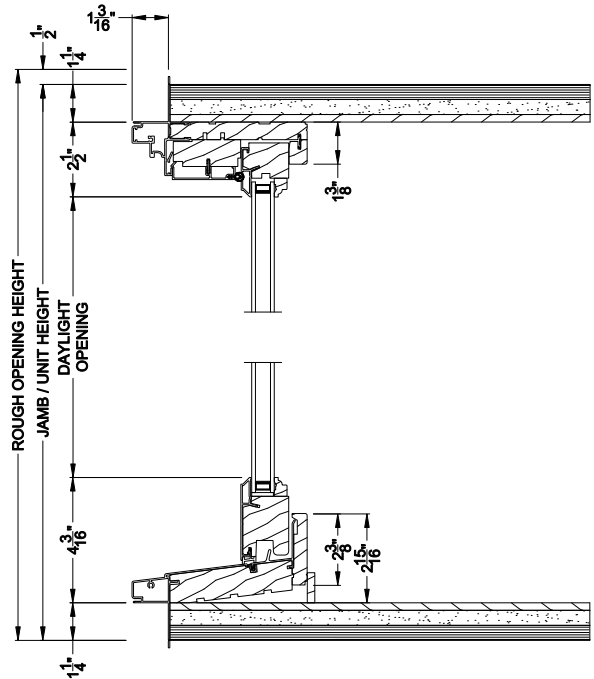

Weather Shield®

Signature Series™

Double Hung Windows

CROSS SECTION DETAILS

SIGNATURE DOUBLE HUNG 30° A-BAY (8122)
Vertical Section - Operating flanker

SIGNATURE DOUBLE HUNG 30° A-BAY (8122)
Vertical Section - Picture center

SIGNATURE DOUBLE HUNG 30° A-BAY (8122)
Horizontal Section - Standard Jamb

Note: All dimensions are approximate. Weather Shield reserves the right to change specifications without notice.

Weather Shield®

Signature Series™

Double Hung Windows

CROSS SECTION DETAILS

SIGNATURE DOUBLE HUNG 30° A-BAY (8122)
Vertical Section - Operating flanker

SIGNATURE DOUBLE HUNG 30° A-BAY (8122)
Vertical Section - Picture center

SIGNATURE DOUBLE HUNG 30° A-BAY (8122)
Horizontal Section - Retrofit Jamb

Note: All dimensions are approximate. Weather Shield reserves the right to change specifications without notice.