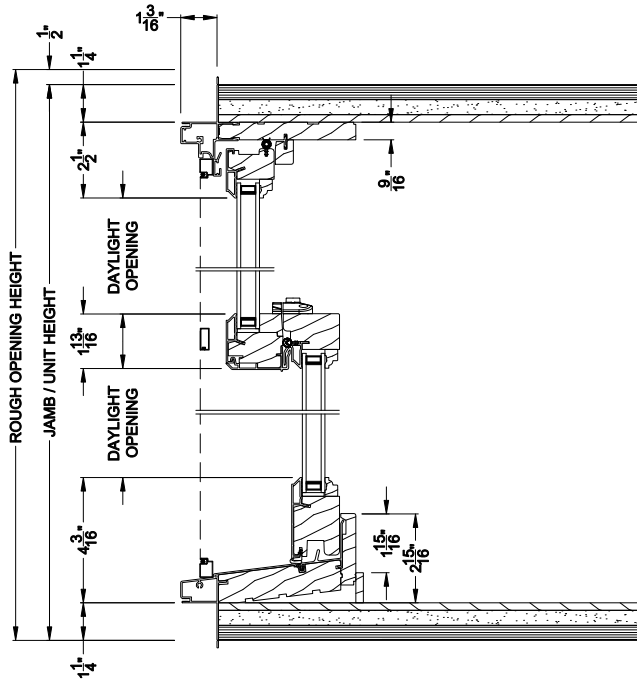

Weather Shield®

Signature Series™

Double Hung Windows

CROSS SECTION DETAILS

SIGNATURE DOUBLE HUNG 30° A-BAY (8122)
Vertical Section - Operating flanker

SIGNATURE DOUBLE HUNG 30° A-BAY (8122)
Vertical Section - Picture center

SIGNATURE DOUBLE HUNG 30° A-BAY (8122)
Horizontal Section - Standard Jamb

Note: All dimensions are approximate. Weather Shield reserves the right to change specifications without notice.

Weather Shield®

Signature Series™

Double Hung Windows

CROSS SECTION DETAILS

SIGNATURE DOUBLE HUNG 30° A-BAY (8122)
Vertical Section - Operating flanker

SIGNATURE DOUBLE HUNG 30° A-BAY (8122)
Vertical Section - Picture center

SIGNATURE DOUBLE HUNG 30° A-BAY (8122)
Horizontal Section - Retrofit Jamb

Note: All dimensions are approximate. Weather Shield reserves the right to change specifications without notice.