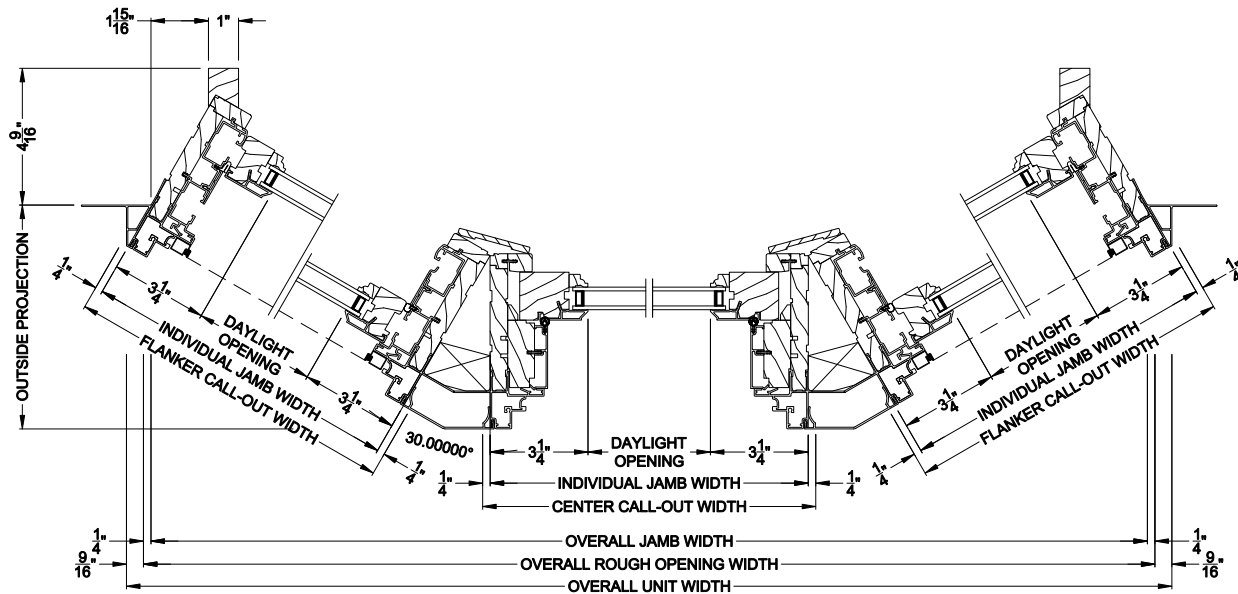

Weather Shield®

Signature Series™

Double Hung Windows

CROSS SECTION DETAILS

SIGNATURE DOUBLE HUNG 30° A-BAY (8122)
Vertical Section - Operating flanker

SIGNATURE DOUBLE HUNG 30° A-BAY (8122)
Vertical Section - Picture center

SIGNATURE DOUBLE HUNG 30° A-BAY (8122)
Horizontal Section - Standard Jamb

Note: All dimensions are approximate. Weather Shield reserves the right to change specifications without notice.

Weather Shield®

Signature Series™

Double Hung Windows

CROSS SECTION DETAILS

SIGNATURE DOUBLE HUNG 30° A-BAY (8122)
Vertical Section - Operating flanker

SIGNATURE DOUBLE HUNG 30° A-BAY (8122)
Vertical Section - Picture center

SIGNATURE DOUBLE HUNG 30° A-BAY (8122)
Horizontal Section - Retrofit Jamb

Note: All dimensions are approximate. Weather Shield reserves the right to change specifications without notice.