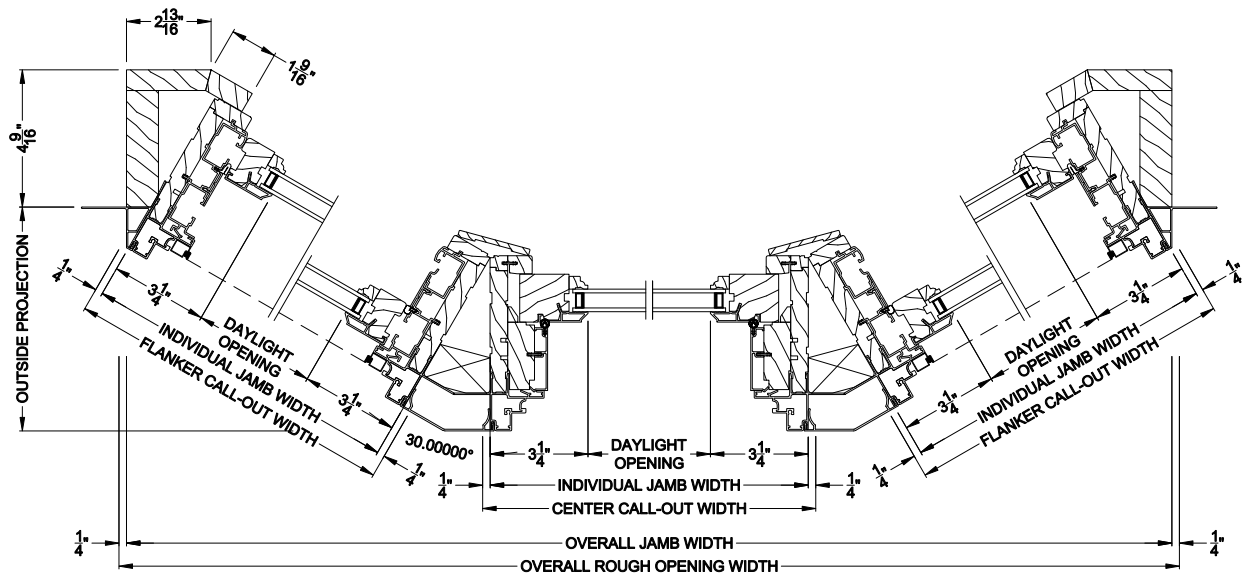

Weather Shield®

Signature Series™

Double Hung Windows

CROSS SECTION DETAILS

SIGNATURE DOUBLE HUNG 30° A-BAY (8122)
Vertical Section - Operating flanker

SIGNATURE DOUBLE HUNG 30° A-BAY (8122)
Vertical Section - Picture center

SIGNATURE DOUBLE HUNG 30° A-BAY (8122)
Horizontal Section - Standard Jamb

Note: All dimensions are approximate. Weather Shield reserves the right to change specifications without notice.

Weather Shield®

Signature Series™

Double Hung Windows

CROSS SECTION DETAILS

SIGNATURE DOUBLE HUNG 30° A-BAY (8122)
Vertical Section - Operating flanker

SIGNATURE DOUBLE HUNG 30° A-BAY (8122)
Vertical Section - Picture center

SIGNATURE DOUBLE HUNG 30° A-BAY (8122)
Horizontal Section - Retrofit Jamb

Note: All dimensions are approximate. Weather Shield reserves the right to change specifications without notice.