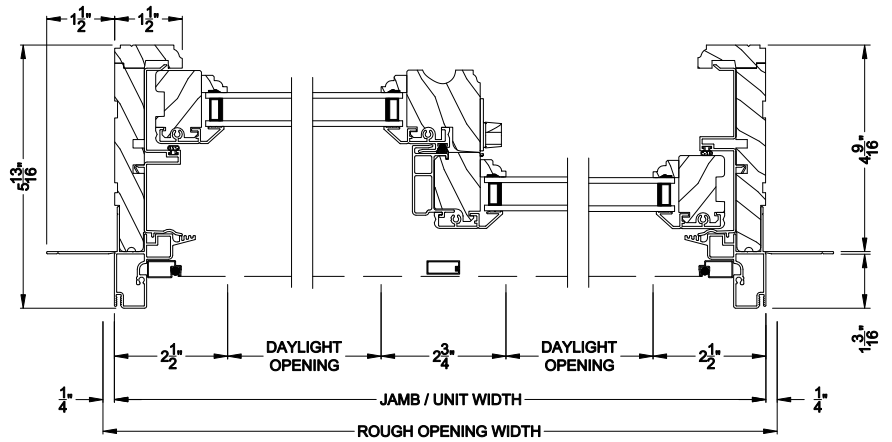

Weather Shield®

Signature Series™

Slider Windows

CROSS SECTION DETAILS

SIGNATURE SLIDER WINDOW (8401)
Vertical Section

SIGNATURE SLIDER WINDOW (8401)
Horizontal Section - Double Slider

SIGNATURE SLIDER WINDOW (8401)
Horizontal Section - Triple Slider

Note: All dimensions are approximate. Weather Shield reserves the right to change specifications without notice.

Weather Shield®

Signature Series™

Slider Windows

CROSS SECTION DETAILS

SIGNATURE SLIDER WINDOW (8401)
Horizontal Section - Double Slider - 6-9/16" jamb

SIGNATURE SLIDER WINDOW (8401)
Vertical Section - 6-9/16" jamb

SIGNATURE SLIDER WINDOW (8401)
Horizontal Section - Triple Slider - 6-9/16" jamb

Note: All dimensions are approximate. Weather Shield reserves the right to change specifications without notice.