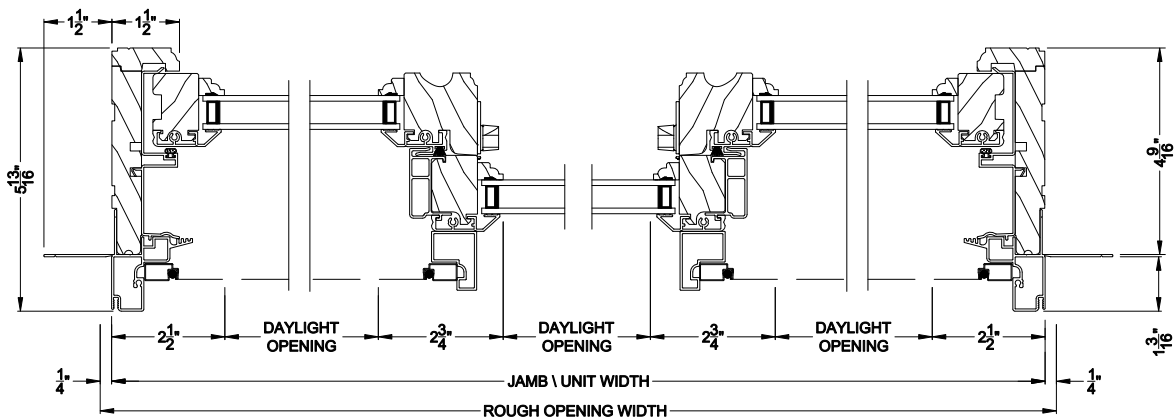

Weather Shield®

Signature Series™

Slider Windows

CROSS SECTION DETAILS

SIGNATURE SLIDER WINDOW (8401)
Vertical Section

SIGNATURE SLIDER WINDOW (8401)
Horizontal Section - Double Slider

SIGNATURE SLIDER WINDOW (8401)
Horizontal Section - Triple Slider

Note: All dimensions are approximate. Weather Shield reserves the right to change specifications without notice.

Weather Shield®

Signature Series™

Slider Windows

CROSS SECTION DETAILS

SIGNATURE SLIDER WINDOW (8401)
Horizontal Section - Double Slider - 6-9/16" jamb

SIGNATURE SLIDER WINDOW (8401)
Vertical Section - 6-9/16" jamb

SIGNATURE SLIDER WINDOW (8401)
Horizontal Section - Triple Slider - 6-9/16" jamb

Note: All dimensions are approximate. Weather Shield reserves the right to change specifications without notice.