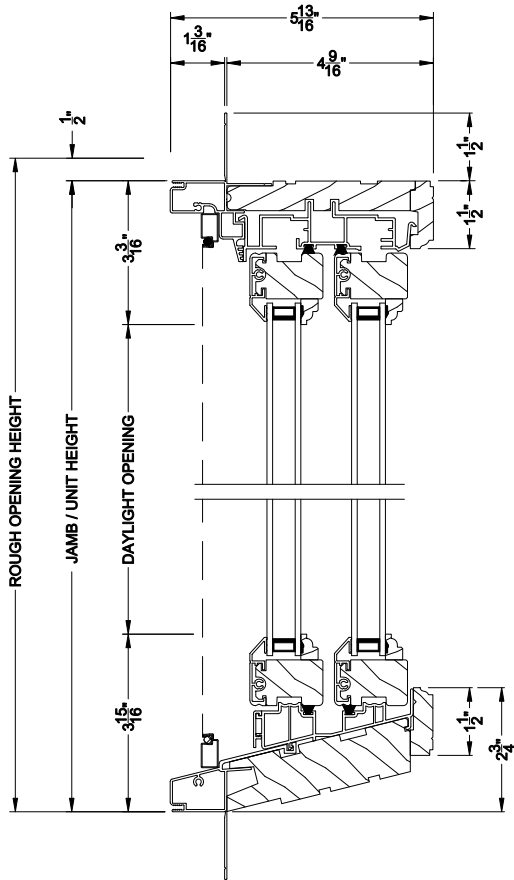

Weather Shield®

Signature Series™

Slider Windows

CROSS SECTION DETAILS

SIGNATURE SLIDER WINDOW (8401)
Vertical Section

SIGNATURE SLIDER WINDOW (8401)
Horizontal Section - Double Slider

SIGNATURE SLIDER WINDOW (8401)
Horizontal Section - Triple Slider

Note: All dimensions are approximate. Weather Shield reserves the right to change specifications without notice.

Weather Shield®

Signature Series™

Slider Windows

CROSS SECTION DETAILS

SIGNATURE SLIDER WINDOW (8401)
Horizontal Section - Double Slider - 6-9/16" jamb

SIGNATURE SLIDER WINDOW (8401)
Vertical Section - 6-9/16" jamb

SIGNATURE SLIDER WINDOW (8401)
Horizontal Section - Triple Slider - 6-9/16" jamb

Note: All dimensions are approximate. Weather Shield reserves the right to change specifications without notice.