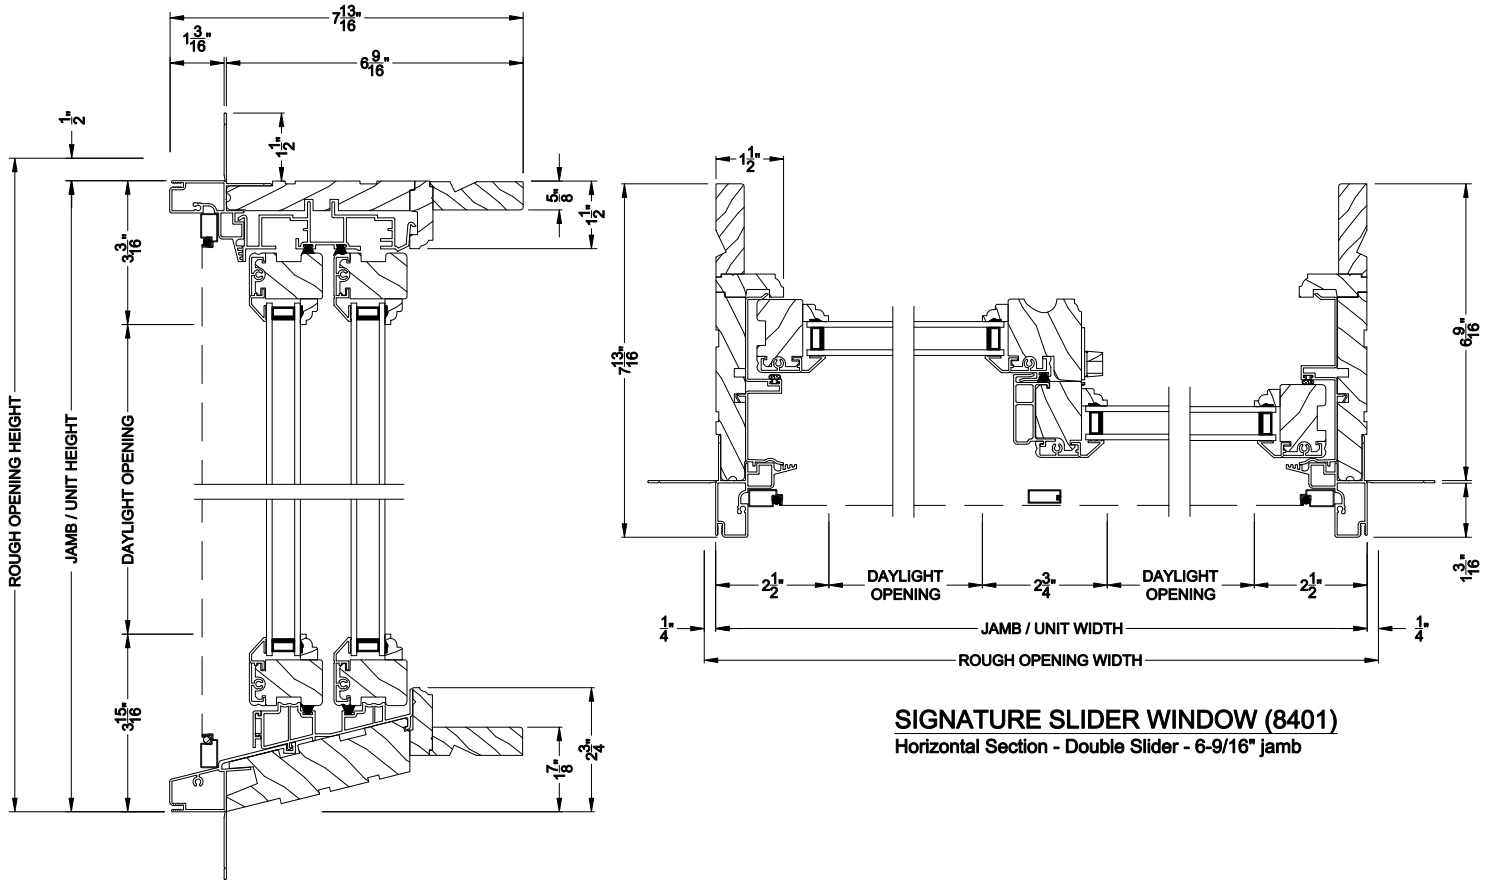

Weather Shield®

Signature Series™

Slider Windows

CROSS SECTION DETAILS

SIGNATURE SLIDER WINDOW (8401)
Vertical Section

SIGNATURE SLIDER WINDOW (8401)
Horizontal Section - Double Slider

SIGNATURE SLIDER WINDOW (8401)
Horizontal Section - Triple Slider

Note: All dimensions are approximate. Weather Shield reserves the right to change specifications without notice.

Weather Shield®

Signature Series™

Slider Windows

CROSS SECTION DETAILS

SIGNATURE SLIDER WINDOW (8401)
Horizontal Section - Double Slider - 6-9/16" jamb

SIGNATURE SLIDER WINDOW (8401)
Vertical Section - 6-9/16" jamb

SIGNATURE SLIDER WINDOW (8401)
Horizontal Section - Triple Slider - 6-9/16" jamb

Note: All dimensions are approximate. Weather Shield reserves the right to change specifications without notice.