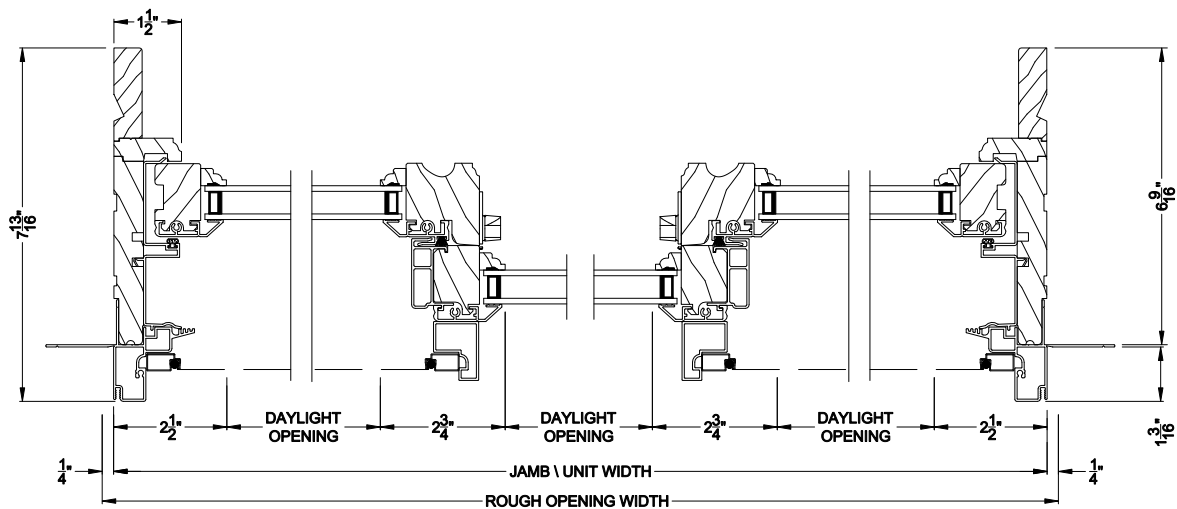

Weather Shield®

Signature Series™

Slider Windows

CROSS SECTION DETAILS

SIGNATURE SLIDER WINDOW (8401)
Vertical Section

SIGNATURE SLIDER WINDOW (8401)
Horizontal Section - Double Slider

SIGNATURE SLIDER WINDOW (8401)
Horizontal Section - Triple Slider

Note: All dimensions are approximate. Weather Shield reserves the right to change specifications without notice.

Weather Shield®

Signature Series™

Slider Windows

CROSS SECTION DETAILS

SIGNATURE SLIDER WINDOW (8401)
Horizontal Section - Double Slider - 6-9/16" jamb

SIGNATURE SLIDER WINDOW (8401)
Vertical Section - 6-9/16" jamb

SIGNATURE SLIDER WINDOW (8401)
Horizontal Section - Triple Slider - 6-9/16" jamb

Note: All dimensions are approximate. Weather Shield reserves the right to change specifications without notice.