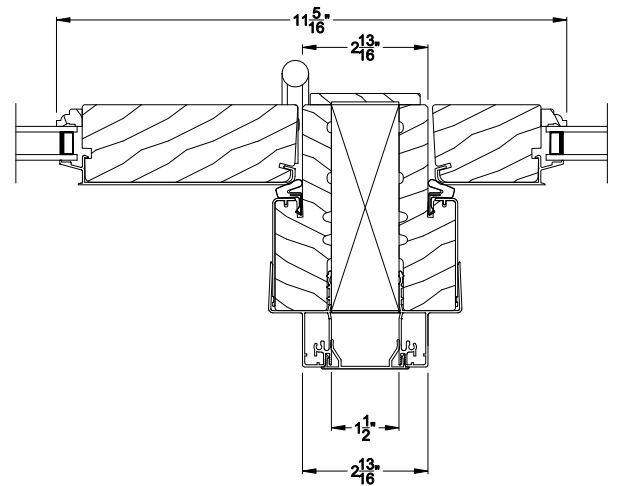

## CROSS SECTION DETAILS

**SIGNATURE INSWING SIDELITE (8510)**  
Vertical Section

**SIGNATURE INSWING SIDELITE (8510)**  
Horizontal Section

**SIGNATURE INSWING SIDELITE (8510)**  
Vertical Section - ADA Sill

**SIGNATURE INSWING DOOR (8510)**  
Horizontal Section - Stationary Single Door

**SIGNATURE INSWING DOOR (8510)**  
Vertical Mull Section - Oper / Sidelite

Note: All dimensions are approximate. Weather Shield reserves the right to change specifications without notice.