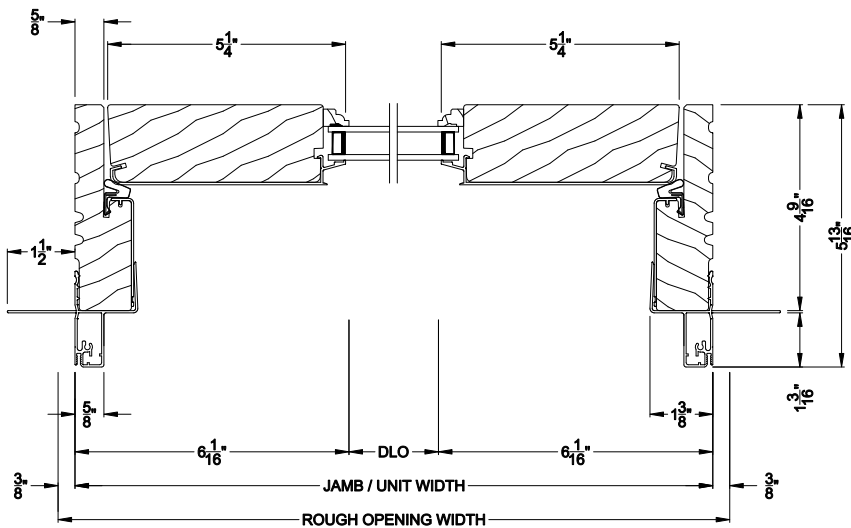

## CROSS SECTION DETAILS

**SIGNATURE INSWING SIDELITE (8510)**  
Vertical Section

**SIGNATURE INSWING SIDELITE (8510)**  
Horizontal Section

**SIGNATURE INSWING SIDELITE (8510)**  
Vertical Section - ADA Sill

**SIGNATURE INSWING DOOR (8510)**  
Horizontal Section - Stationary Single Door

**SIGNATURE INSWING DOOR (8510)**  
Vertical Mull Section - Oper / Sidelite

Note: All dimensions are approximate. Weather Shield reserves the right to change specifications without notice.