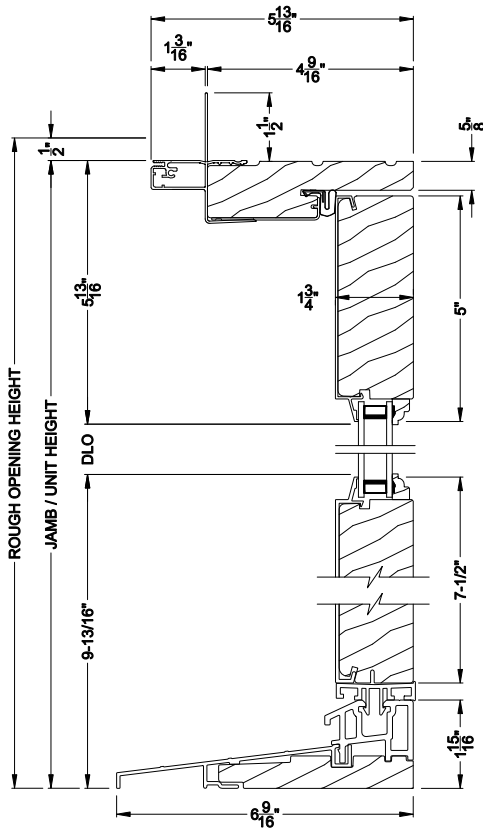

## CROSS SECTION DETAILS

**SIGNATURE INSWING SIDELITE (8510)**  
Vertical Section

**SIGNATURE INSWING SIDELITE (8510)**  
Horizontal Section

**SIGNATURE INSWING SIDELITE (8510)**  
Vertical Section - ADA Sill

**SIGNATURE INSWING DOOR (8510)**  
Horizontal Section - Stationary Single Door

**SIGNATURE INSWING DOOR (8510)**  
Vertical Mull Section - Oper / Sidelite

Note: All dimensions are approximate. Weather Shield reserves the right to change specifications without notice.