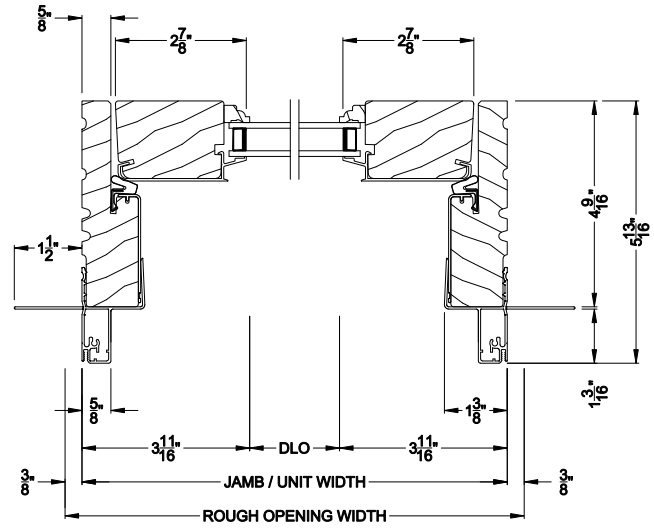

SIGNATURE INSWING SIDELITE (8510)
Horizontal Section