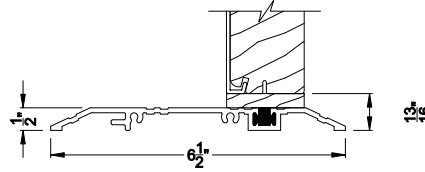

## CROSS SECTION DETAILS

**SIGNATURE INSWING SIDELITE (8510)**  
Vertical Section

**SIGNATURE INSWING SIDELITE (8510)**  
Horizontal Section

**SIGNATURE INSWING SIDELITE (8510)**  
Vertical Section - ADA Sill

**SIGNATURE INSWING DOOR (8510)**  
Horizontal Section - Stationary Single Door

**SIGNATURE INSWING DOOR (8510)**  
Vertical Mull Section - Oper / Sidelite

Note: All dimensions are approximate. Weather Shield reserves the right to change specifications without notice.