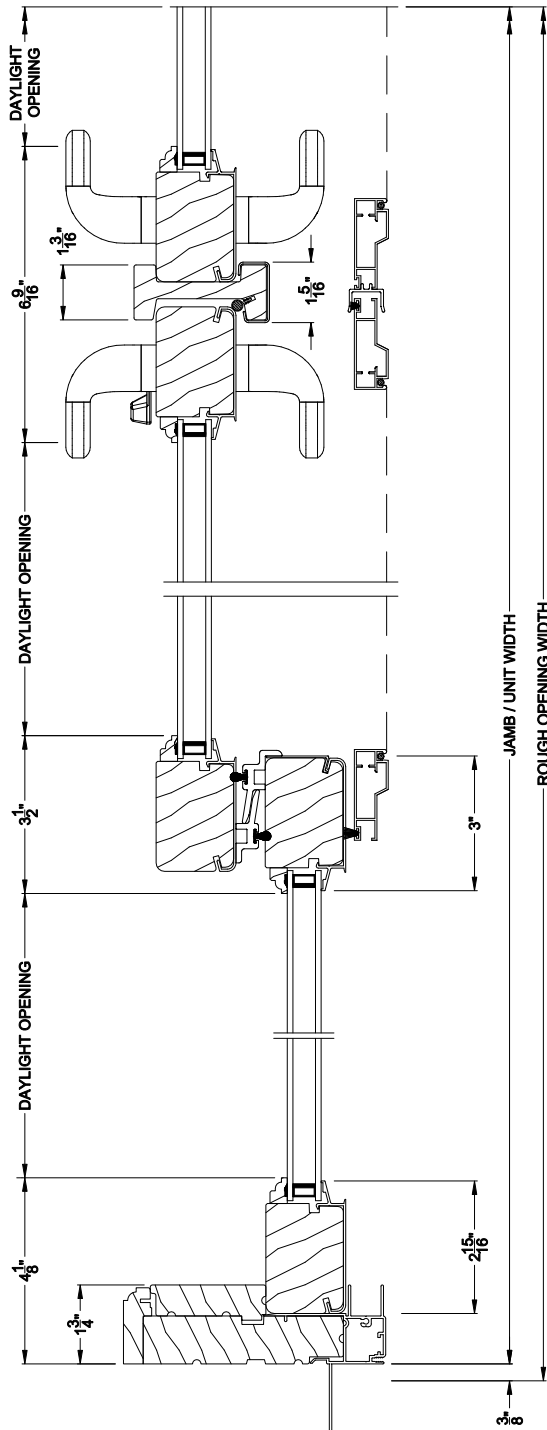

Weather Shield®

Signature Series™

Sliding Patio Doors

CROSS SECTION DETAILS

SIGNATURE SLIDING PATIO DOOR (8714)
Horizontal Section - 3 Panel Door

SIGNATURE SLIDING PATIO DOOR (8714)
Horizontal Section - 4-Panel Door

Note: All dimensions are approximate. Weather Shield reserves the right to change specifications without notice.

Weather Shield®

Signature Series™

Sliding Patio Doors

CROSS SECTION DETAILS

SIGNATURE SLIDING PATIO DOOR (8714)
Horizontal Section - 3 Panel Door - 6-9/16" jamb

SIGNATURE SLIDING PATIO DOOR (8714)
Horizontal Section - 4-Panel Door - 6-9/16" jamb

Note: All dimensions are approximate. Weather Shield reserves the right to change specifications without notice.