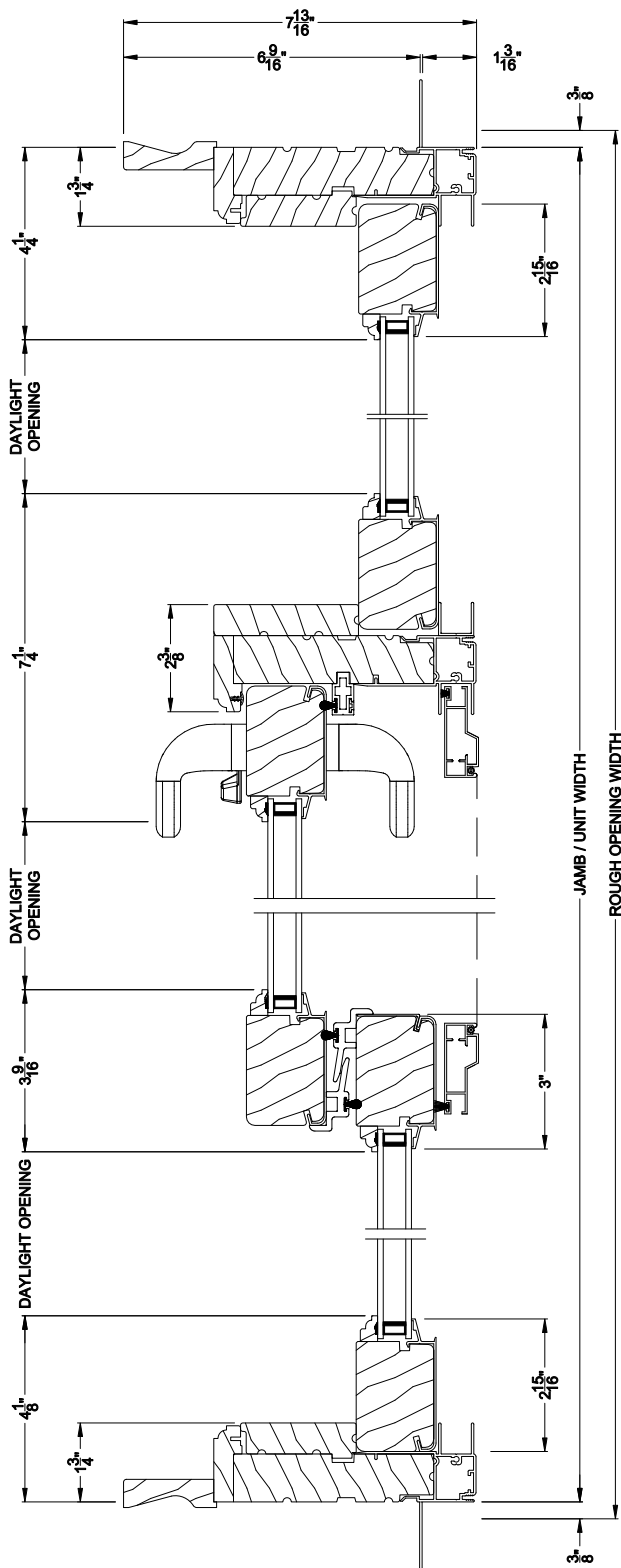

Weather Shield®

Signature Series™

Sliding Patio Doors

CROSS SECTION DETAILS

SIGNATURE SLIDING PATIO DOOR (8714)
Horizontal Section - 3 Panel Door

SIGNATURE SLIDING PATIO DOOR (8714)
Horizontal Section - 4-Panel Door

Note: All dimensions are approximate. Weather Shield reserves the right to change specifications without notice.

Weather Shield®

Signature Series™

Sliding Patio Doors

CROSS SECTION DETAILS

SIGNATURE SLIDING PATIO DOOR (8714)
Horizontal Section - 3 Panel Door - 6-9/16" jamb

SIGNATURE SLIDING PATIO DOOR (8714)
Horizontal Section - 4-Panel Door - 6-9/16" jamb

Note: All dimensions are approximate. Weather Shield reserves the right to change specifications without notice.