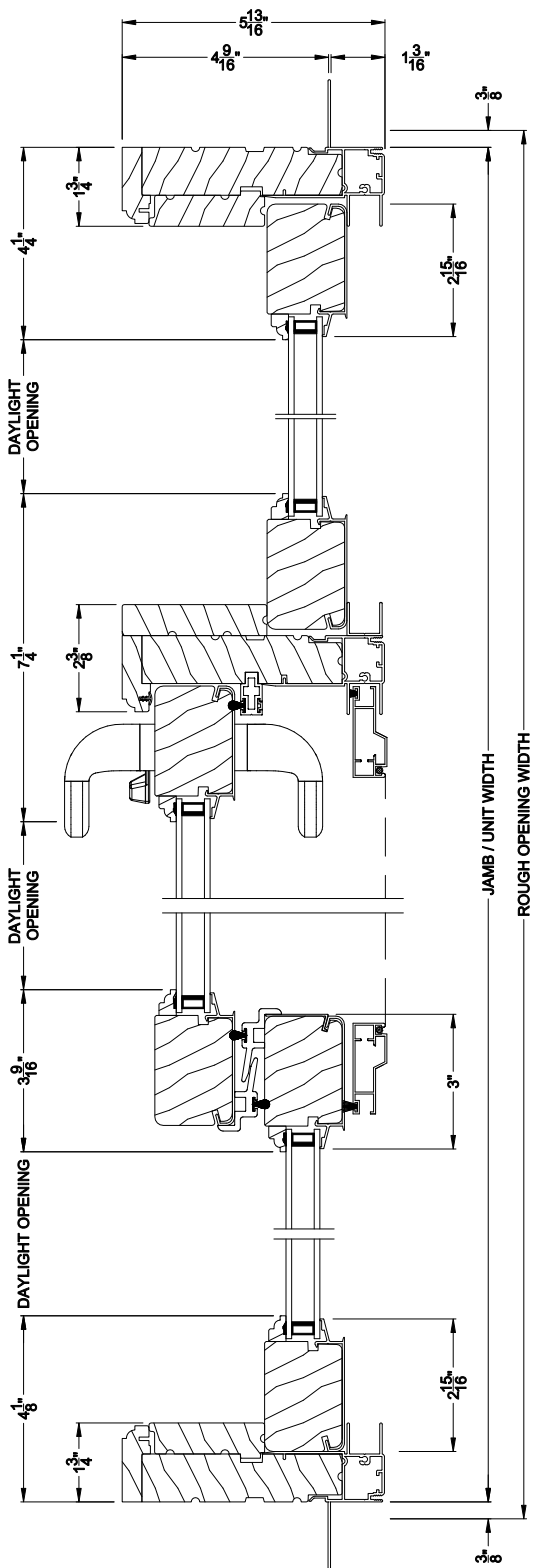

Weather Shield®

Signature Series™

Sliding Patio Doors

CROSS SECTION DETAILS

SIGNATURE SLIDING PATIO DOOR (8714)
Horizontal Section - 3 Panel Door

SIGNATURE SLIDING PATIO DOOR (8714)
Horizontal Section - 4-Panel Door

Note: All dimensions are approximate. Weather Shield reserves the right to change specifications without notice.

Weather Shield®

Signature Series™

Sliding Patio Doors

CROSS SECTION DETAILS

SIGNATURE SLIDING PATIO DOOR (8714)
Horizontal Section - 3 Panel Door - 6-9/16" jamb

SIGNATURE SLIDING PATIO DOOR (8714)
Horizontal Section - 4-Panel Door - 6-9/16" jamb

Note: All dimensions are approximate. Weather Shield reserves the right to change specifications without notice.