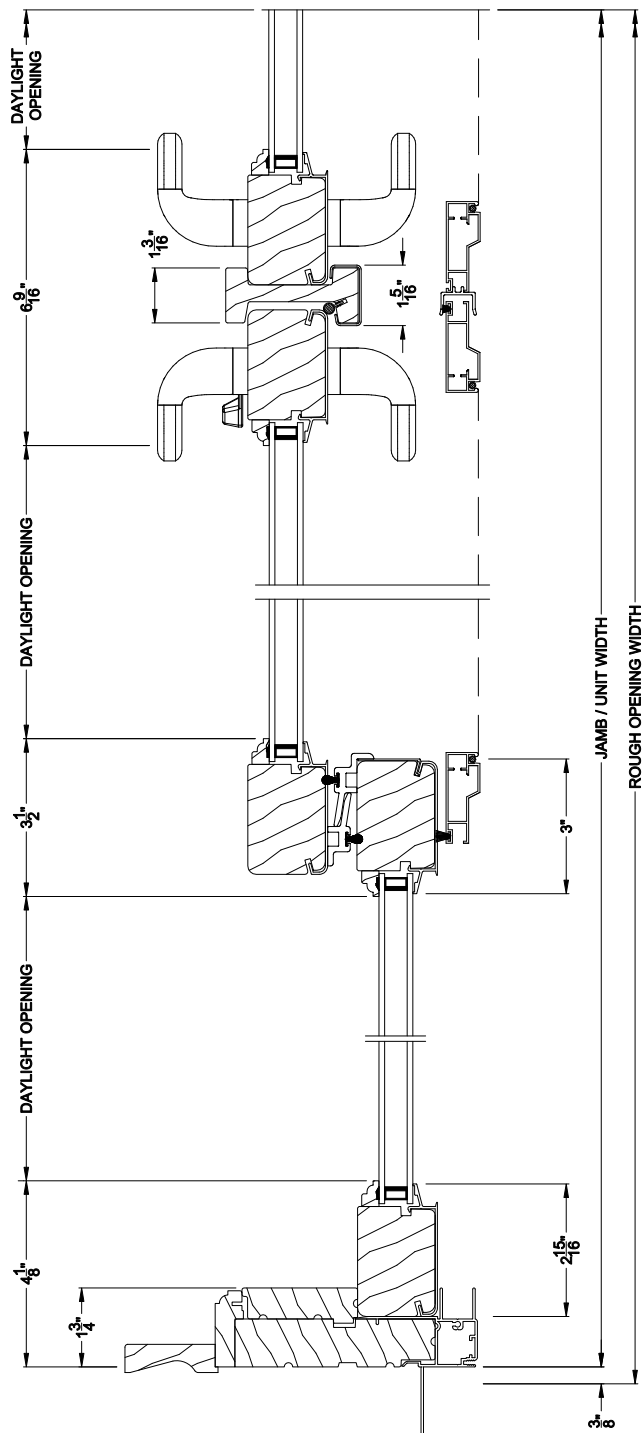

Weather Shield®

Signature Series™

Sliding Patio Doors

CROSS SECTION DETAILS

SIGNATURE SLIDING PATIO DOOR (8714)
Horizontal Section - 3 Panel Door

SIGNATURE SLIDING PATIO DOOR (8714)
Horizontal Section - 4-Panel Door

Note: All dimensions are approximate. Weather Shield reserves the right to change specifications without notice.

Weather Shield®

Signature Series™

Sliding Patio Doors

CROSS SECTION DETAILS

SIGNATURE SLIDING PATIO DOOR (8714)
Horizontal Section - 3 Panel Door - 6-9/16" jamb

SIGNATURE SLIDING PATIO DOOR (8714)
Horizontal Section - 4-Panel Door - 6-9/16" jamb

Note: All dimensions are approximate. Weather Shield reserves the right to change specifications without notice.