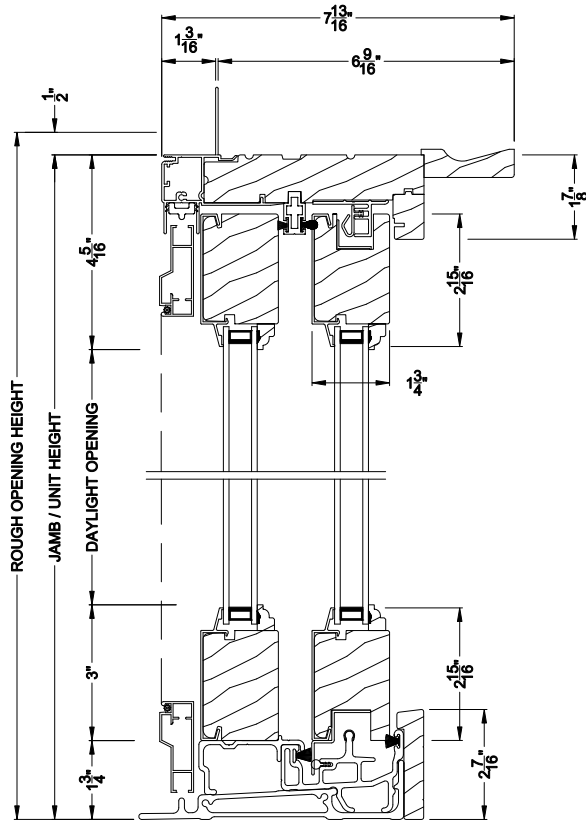

Weather Shield®

Signature Series™

Sliding Patio Doors

CROSS SECTION DETAILS

SIGNATURE SLIDING PATIO DOOR (8714)
Vertical Section

SIGNATURE SLIDING PATIO DOOR (8714)
Vertical Section - Fixed Sidelite with Low profile sill stop

SIGNATURE SLIDING PATIO DOOR (8714)
Horizontal Section

Note: All dimensions are approximate. Weather Shield reserves the right to change specifications without notice.

Weather Shield®

Signature Series™

Sliding Patio Doors

CROSS SECTION DETAILS

SIGNATURE SLIDING PATIO DOOR (8714)
Vertical Section - 6-9/16" jamb

SIGNATURE SLIDING PATIO DOOR (8714)
Vertical Section - Fixed Sidelite with Low profile sill stop - 6-9/16" jamb

SIGNATURE SLIDING PATIO DOOR (8714)
Horizontal Section - 6-9/16" jamb

Note: All dimensions are approximate. Weather Shield reserves the right to change specifications without notice.