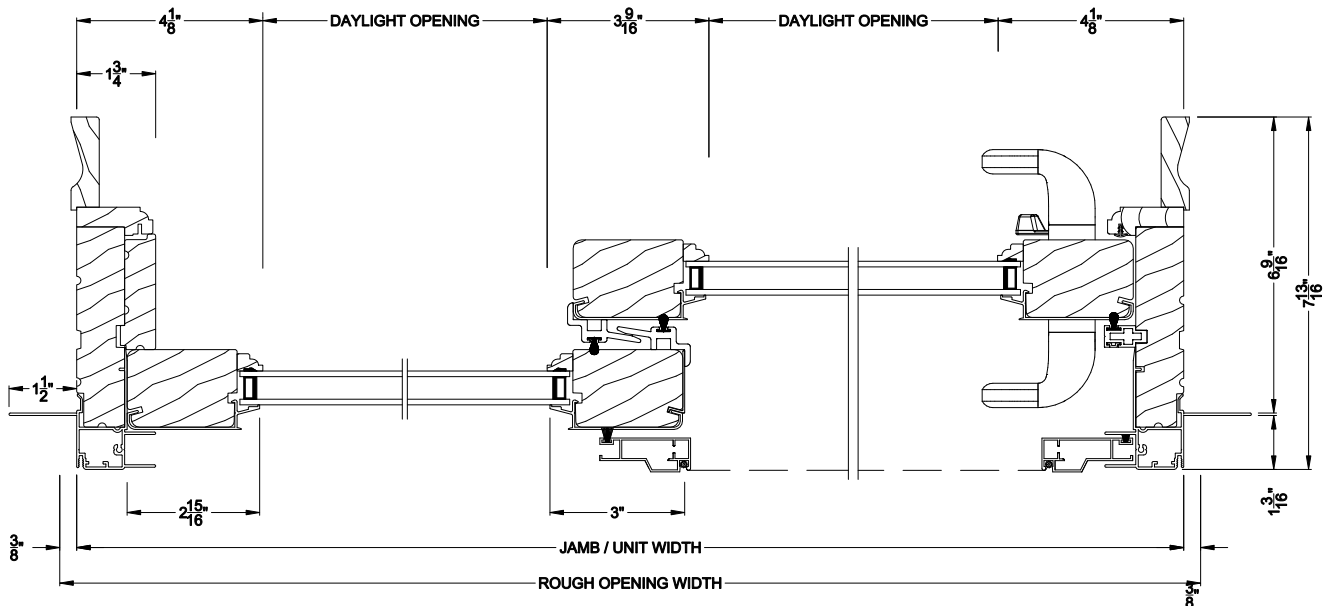

Weather Shield®

Signature Series™

Sliding Patio Doors

CROSS SECTION DETAILS

SIGNATURE SLIDING PATIO DOOR (8714)
Vertical Section

SIGNATURE SLIDING PATIO DOOR (8714)
Vertical Section - Fixed Sidelite with Low profile sill stop

SIGNATURE SLIDING PATIO DOOR (8714)
Horizontal Section

Note: All dimensions are approximate. Weather Shield reserves the right to change specifications without notice.

Weather Shield®

Signature Series™

Sliding Patio Doors

CROSS SECTION DETAILS

SIGNATURE SLIDING PATIO DOOR (8714)
Vertical Section - 6-9/16" jamb

SIGNATURE SLIDING PATIO DOOR (8714)
Vertical Section - Fixed Sidelite with Low profile sill stop - 6-9/16" jamb

SIGNATURE SLIDING PATIO DOOR (8714)
Horizontal Section - 6-9/16" jamb

Note: All dimensions are approximate. Weather Shield reserves the right to change specifications without notice.