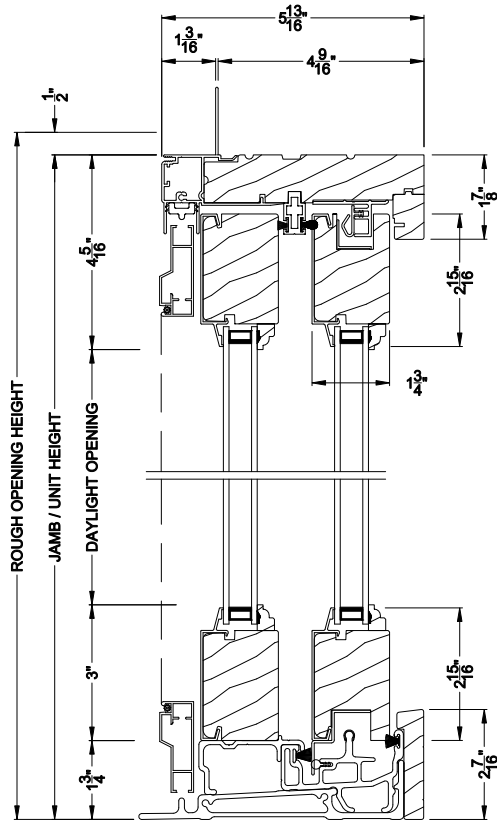

Weather Shield®

Signature Series™

Sliding Patio Doors

CROSS SECTION DETAILS

SIGNATURE SLIDING PATIO DOOR (8714)
Vertical Section

SIGNATURE SLIDING PATIO DOOR (8714)
Vertical Section - Fixed Sidelite with Low profile sill stop

SIGNATURE SLIDING PATIO DOOR (8714)
Horizontal Section

Note: All dimensions are approximate. Weather Shield reserves the right to change specifications without notice.

Weather Shield®

Signature Series™

Sliding Patio Doors

CROSS SECTION DETAILS

SIGNATURE SLIDING PATIO DOOR (8714)
Vertical Section - 6-9/16" jamb

SIGNATURE SLIDING PATIO DOOR (8714)
Vertical Section - Fixed Sidelite with Low profile sill stop - 6-9/16" jamb

SIGNATURE SLIDING PATIO DOOR (8714)
Horizontal Section - 6-9/16" jamb

Note: All dimensions are approximate. Weather Shield reserves the right to change specifications without notice.