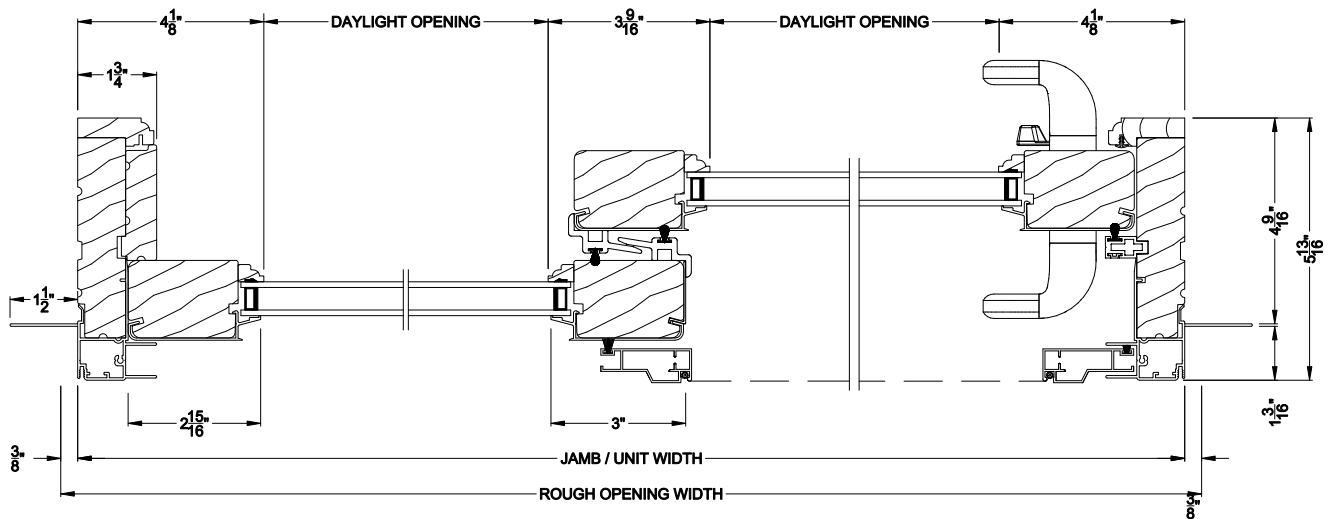

Weather Shield®

Signature Series™

Sliding Patio Doors

CROSS SECTION DETAILS

SIGNATURE SLIDING PATIO DOOR (8714)
Vertical Section

SIGNATURE SLIDING PATIO DOOR (8714)
Vertical Section - Fixed Sidelite with Low profile sill stop

SIGNATURE SLIDING PATIO DOOR (8714)
Horizontal Section

Note: All dimensions are approximate. Weather Shield reserves the right to change specifications without notice.

Weather Shield®

Signature Series™

Sliding Patio Doors

CROSS SECTION DETAILS

SIGNATURE SLIDING PATIO DOOR (8714)
Vertical Section - 6-9/16" jamb

SIGNATURE SLIDING PATIO DOOR (8714)
Vertical Section - Fixed Sidelite with Low profile sill stop - 6-9/16" jamb

SIGNATURE SLIDING PATIO DOOR (8714)
Horizontal Section - 6-9/16" jamb

Note: All dimensions are approximate. Weather Shield reserves the right to change specifications without notice.