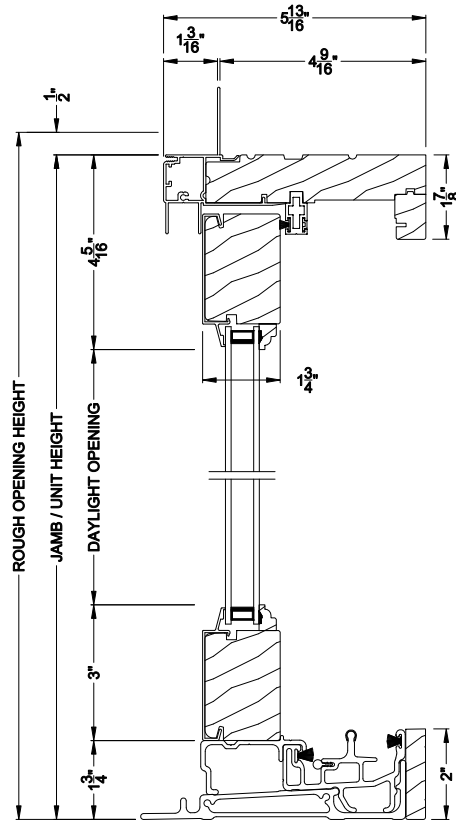

Weather Shield®

Signature Series™

Sliding Patio Doors

CROSS SECTION DETAILS

SIGNATURE SLIDING PATIO DOOR (8714)
Vertical Section

SIGNATURE SLIDING PATIO DOOR (8714)
Vertical Section - Fixed Sidelite with Low profile sill stop

SIGNATURE SLIDING PATIO DOOR (8714)
Horizontal Section

Note: All dimensions are approximate. Weather Shield reserves the right to change specifications without notice.

Weather Shield®

Signature Series™

Sliding Patio Doors

CROSS SECTION DETAILS

SIGNATURE SLIDING PATIO DOOR (8714)
Vertical Section - 6-9/16" jamb

SIGNATURE SLIDING PATIO DOOR (8714)
Vertical Section - Fixed Sidelite with Low profile sill stop - 6-9/16" jamb

SIGNATURE SLIDING PATIO DOOR (8714)
Horizontal Section - 6-9/16" jamb

Note: All dimensions are approximate. Weather Shield reserves the right to change specifications without notice.