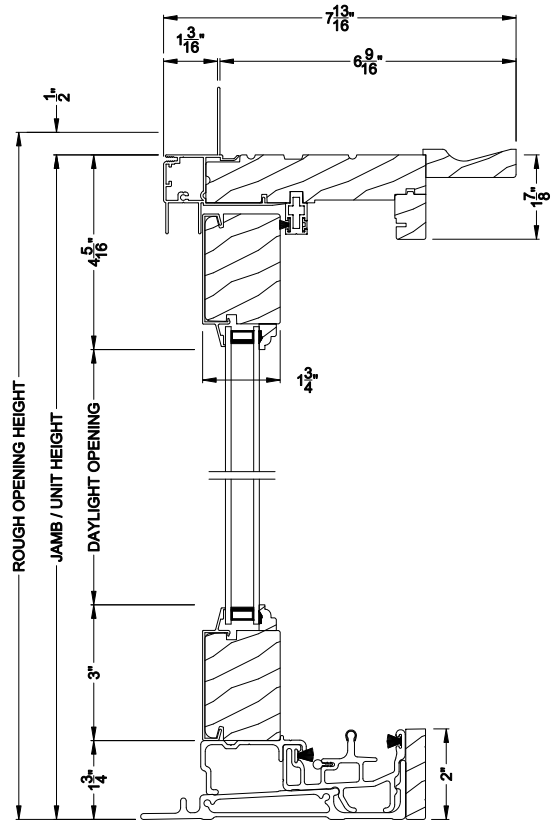

Weather Shield®

Signature Series™

Sliding Patio Doors

CROSS SECTION DETAILS

SIGNATURE SLIDING PATIO DOOR (8714)
Vertical Section

SIGNATURE SLIDING PATIO DOOR (8714)
Vertical Section - Fixed Sidelite with Low profile sill stop

SIGNATURE SLIDING PATIO DOOR (8714)
Horizontal Section

Note: All dimensions are approximate. Weather Shield reserves the right to change specifications without notice.

Weather Shield®

Signature Series™

Sliding Patio Doors

CROSS SECTION DETAILS

SIGNATURE SLIDING PATIO DOOR (8714)
Vertical Section - 6-9/16" jamb

SIGNATURE SLIDING PATIO DOOR (8714)
Vertical Section - Fixed Sidelite with Low profile sill stop - 6-9/16" jamb

SIGNATURE SLIDING PATIO DOOR (8714)
Horizontal Section - 6-9/16" jamb

Note: All dimensions are approximate. Weather Shield reserves the right to change specifications without notice.