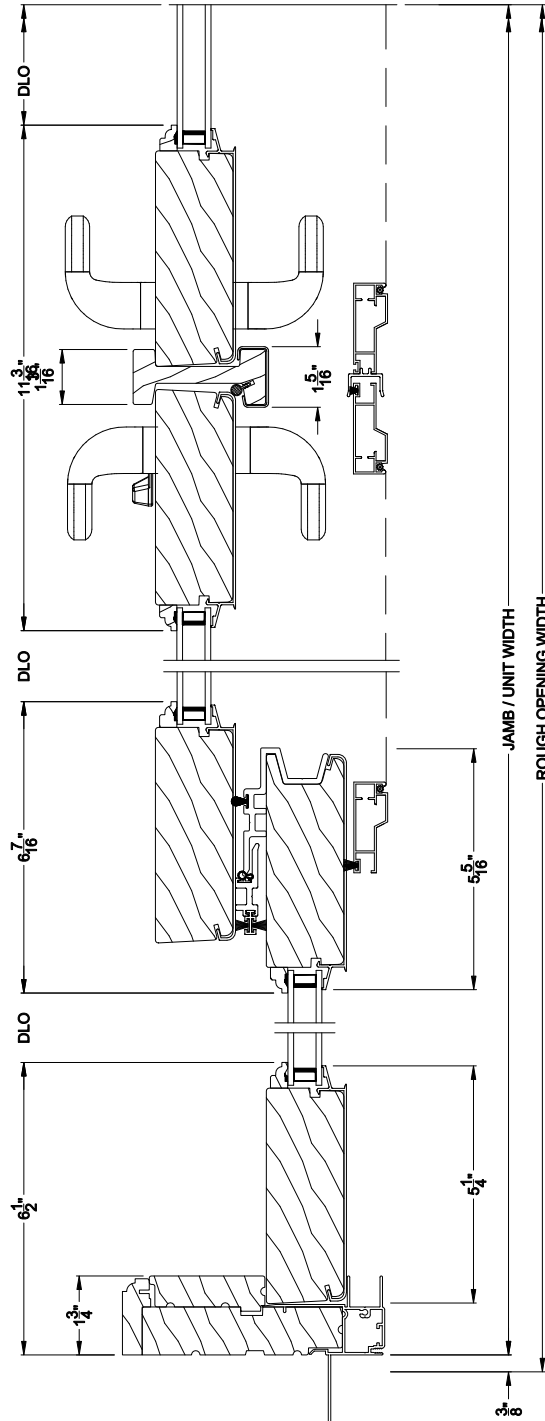

SIGNATURE FRENCH SLIDING PATIO DOOR (8715)
Horizontal Section - 3 Panel Door

SIGNATURE FRENCH SLIDING PATIO DOOR (8715)
Horizontal Section - 4-Panel Door

Note: All dimensions are approximate. Weather Shield reserves the right to change specifications without notice.

SIGNATURE FRENCH SLIDING PATIO DOOR (8715)
Horizontal Section - 3 Panel Door - 6-9/16" jamb

SIGNATURE FRENCH SLIDING PATIO DOOR (8715)
Horizontal Section - 4-Panel Door - 6-9/16" jamb

Note: All dimensions are approximate. Weather Shield reserves the right to change specifications without notice.