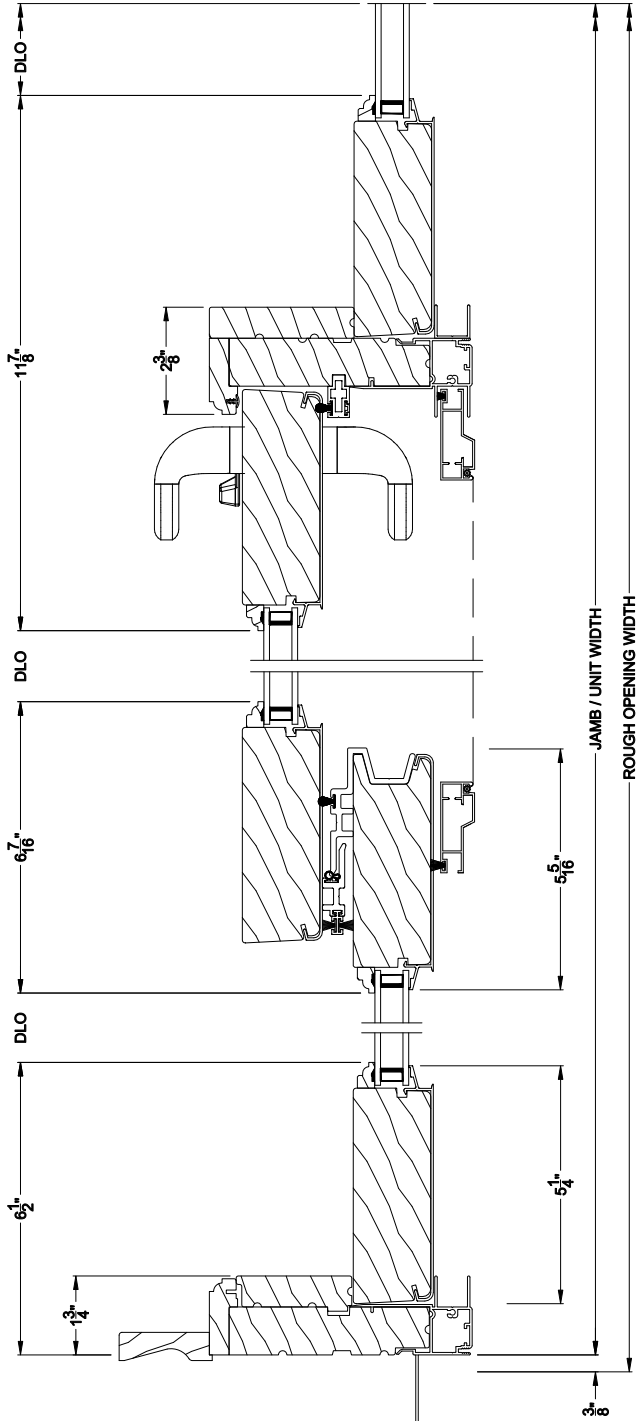

SIGNATURE FRENCH SLIDING PATIO DOOR (8715)
Horizontal Section - 3 Panel Door

SIGNATURE FRENCH SLIDING PATIO DOOR (8715)
Horizontal Section - 4-Panel Door

Note: All dimensions are approximate. Weather Shield reserves the right to change specifications without notice.

SIGNATURE FRENCH SLIDING PATIO DOOR (8715)
Horizontal Section - 3 Panel Door - 6-9/16" jamb

SIGNATURE FRENCH SLIDING PATIO DOOR (8715)
Horizontal Section - 4-Panel Door - 6-9/16" jamb

Note: All dimensions are approximate. Weather Shield reserves the right to change specifications without notice.