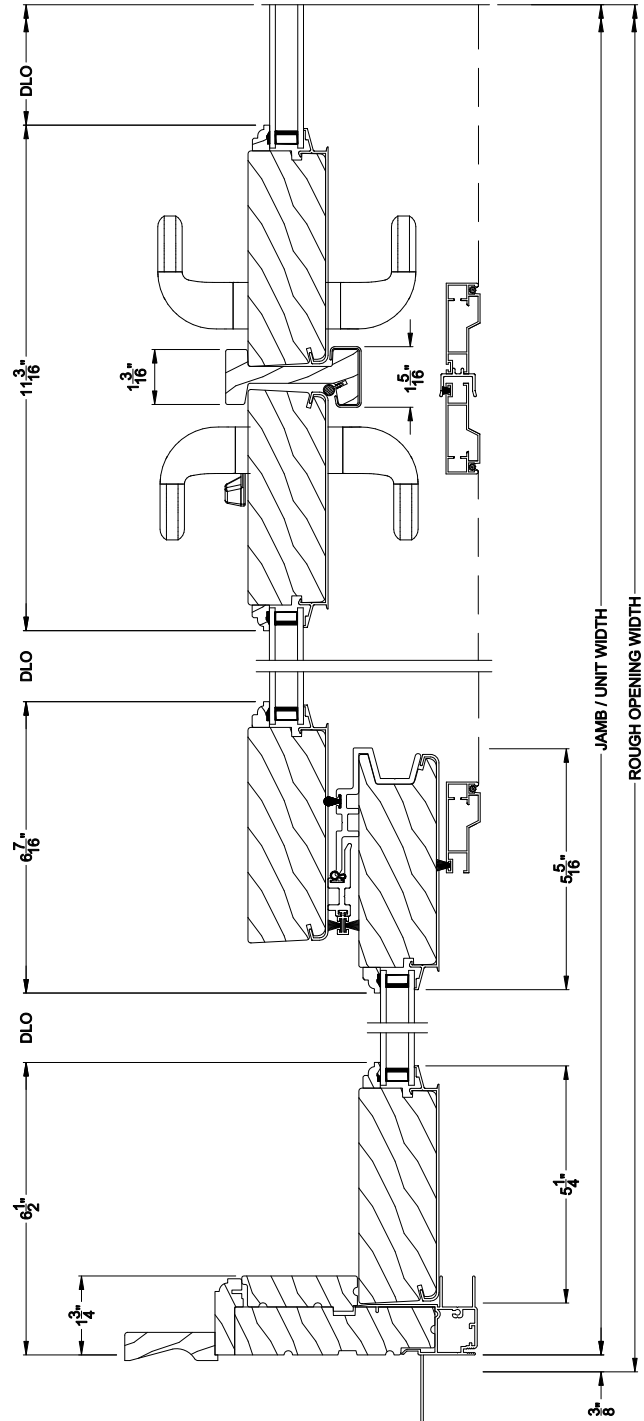

SIGNATURE FRENCH SLIDING PATIO DOOR (8715)
Horizontal Section - 3 Panel Door

SIGNATURE FRENCH SLIDING PATIO DOOR (8715)
Horizontal Section - 4-Panel Door

Note: All dimensions are approximate. Weather Shield reserves the right to change specifications without notice.

SIGNATURE FRENCH SLIDING PATIO DOOR (8715)
Horizontal Section - 3 Panel Door - 6-9/16" jamb

SIGNATURE FRENCH SLIDING PATIO DOOR (8715)
Horizontal Section - 4-Panel Door - 6-9/16" jamb

Note: All dimensions are approximate. Weather Shield reserves the right to change specifications without notice.