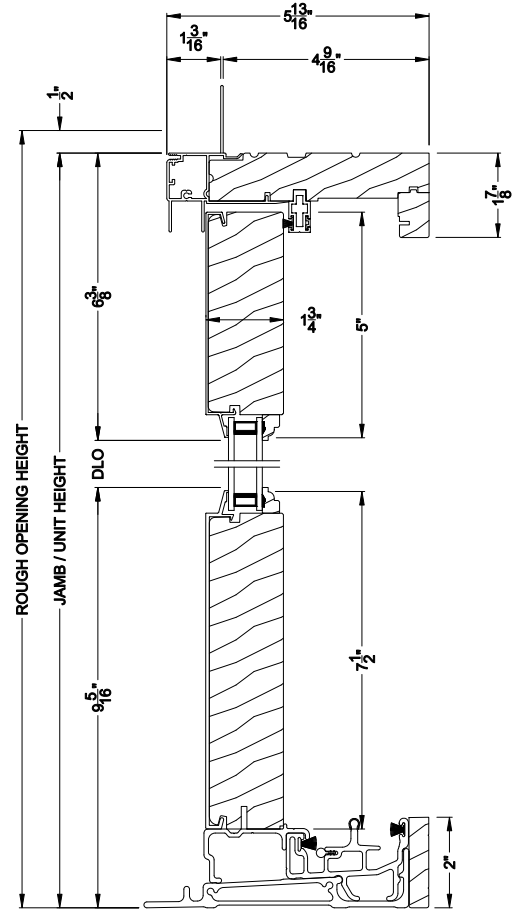

Weather Shield®

Signature Series™

French Sliding Patio Doors

CROSS SECTION DETAILS

SIGNATURE FRENCH SLIDING PATIO DOOR (8715)
Vertical Section

SIGNATURE FRENCH SLIDING PATIO DOOR (8715)
Vertical Section - Fixed Sidelite with Low profile sill stop

SIGNATURE FRENCH SLIDING PATIO DOOR (8715)
Horizontal Section

Note: All dimensions are approximate. Weather Shield reserves the right to change specifications without notice.

Weather Shield®

Signature Series™

French Sliding Patio Doors

CROSS SECTION DETAILS

SIGNATURE FRENCH SLIDING PATIO DOOR (8715)
Vertical Section - 6-9/16" jamb

SIGNATURE FRENCH SLIDING PATIO DOOR (8715)
Vertical Section - Fixed Sidelite with Low profile sill stop - 6-9/16" jamb

SIGNATURE FRENCH SLIDING PATIO DOOR (8715)
Horizontal Section - 6-9/16" jamb

Note: All dimensions are approximate. Weather Shield reserves the right to change specifications without notice.