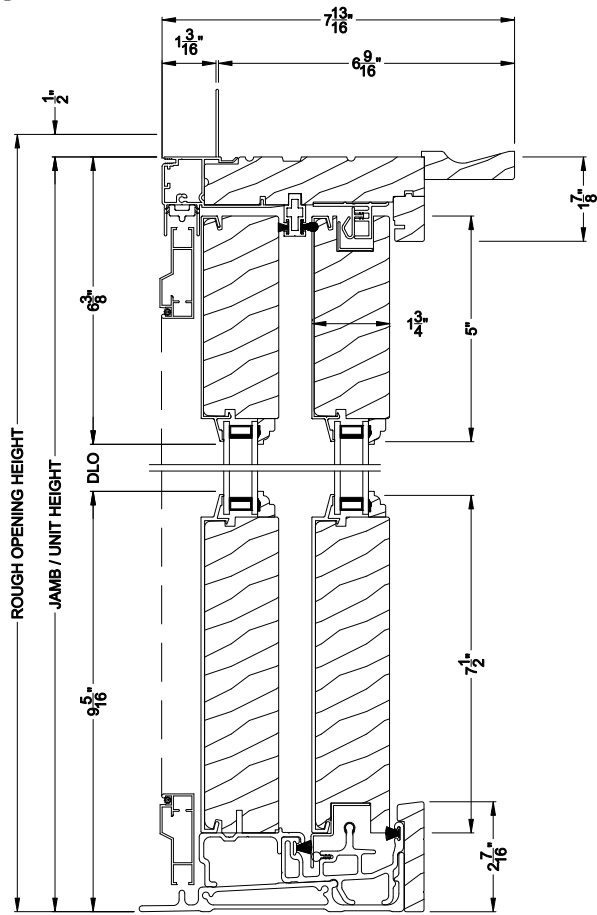

Weather Shield®

Signature Series™

French Sliding Patio Doors

CROSS SECTION DETAILS

SIGNATURE FRENCH SLIDING PATIO DOOR (8715)
Vertical Section

SIGNATURE FRENCH SLIDING PATIO DOOR (8715)
Vertical Section - Fixed Sidelite with Low profile sill stop

SIGNATURE FRENCH SLIDING PATIO DOOR (8715)
Horizontal Section

Note: All dimensions are approximate. Weather Shield reserves the right to change specifications without notice.

Weather Shield®

Signature Series™

French Sliding Patio Doors

CROSS SECTION DETAILS

SIGNATURE FRENCH SLIDING PATIO DOOR (8715)
Vertical Section - 6-9/16" jamb

SIGNATURE FRENCH SLIDING PATIO DOOR (8715)
Vertical Section - Fixed Sidelite with Low profile sill stop - 6-9/16" jamb

SIGNATURE FRENCH SLIDING PATIO DOOR (8715)
Horizontal Section - 6-9/16" jamb

Note: All dimensions are approximate. Weather Shield reserves the right to change specifications without notice.