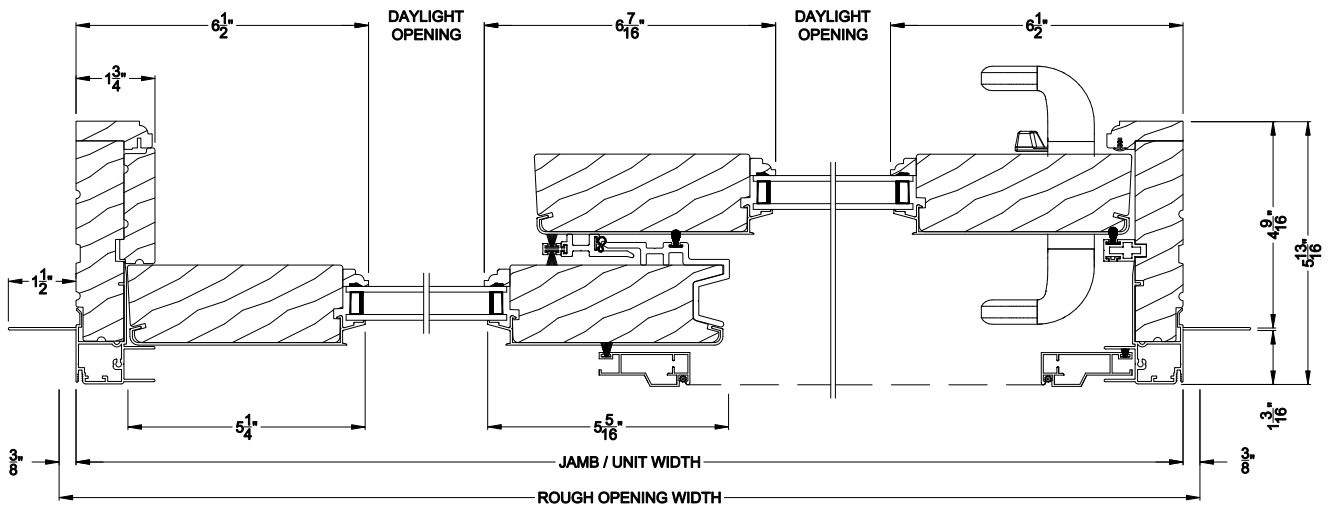

Weather Shield®

Signature Series™

French Sliding Patio Doors

CROSS SECTION DETAILS

SIGNATURE FRENCH SLIDING PATIO DOOR (8715)
Vertical Section

SIGNATURE FRENCH SLIDING PATIO DOOR (8715)
Vertical Section - Fixed Sidelite with Low profile sill stop

SIGNATURE FRENCH SLIDING PATIO DOOR (8715)
Horizontal Section

Note: All dimensions are approximate. Weather Shield reserves the right to change specifications without notice.

Weather Shield®

Signature Series™

French Sliding Patio Doors

CROSS SECTION DETAILS

SIGNATURE FRENCH SLIDING PATIO DOOR (8715)
Vertical Section - 6-9/16" jamb

SIGNATURE FRENCH SLIDING PATIO DOOR (8715)
Vertical Section - Fixed Sidelite with Low profile sill stop - 6-9/16" jamb

SIGNATURE FRENCH SLIDING PATIO DOOR (8715)
Horizontal Section - 6-9/16" jamb

Note: All dimensions are approximate. Weather Shield reserves the right to change specifications without notice.