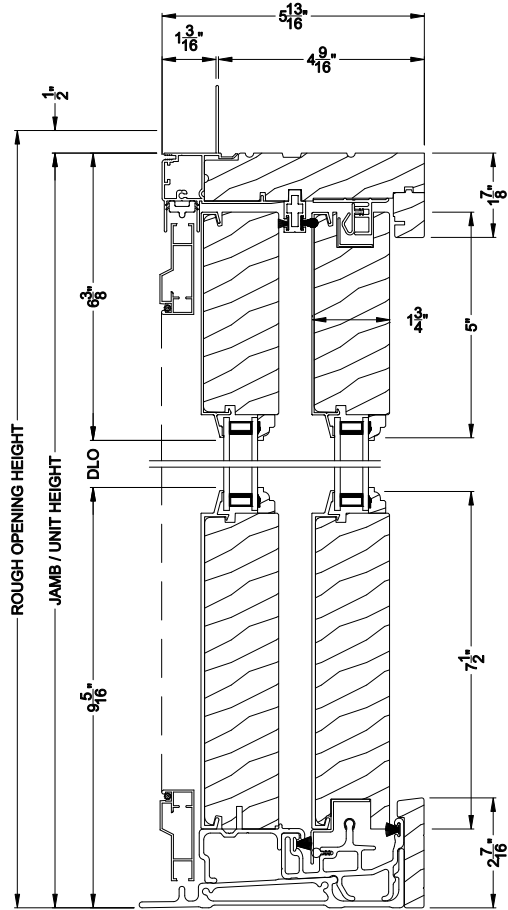

Weather Shield®

Signature Series™

French Sliding Patio Doors

CROSS SECTION DETAILS

SIGNATURE FRENCH SLIDING PATIO DOOR (8715)
Vertical Section

SIGNATURE FRENCH SLIDING PATIO DOOR (8715)
Vertical Section - Fixed Sidelite with Low profile sill stop

SIGNATURE FRENCH SLIDING PATIO DOOR (8715)
Horizontal Section

Note: All dimensions are approximate. Weather Shield reserves the right to change specifications without notice.

Weather Shield®

Signature Series™

French Sliding Patio Doors

CROSS SECTION DETAILS

SIGNATURE FRENCH SLIDING PATIO DOOR (8715)
Vertical Section - 6-9/16" jamb

SIGNATURE FRENCH SLIDING PATIO DOOR (8715)
Vertical Section - Fixed Sidelite with Low profile sill stop - 6-9/16" jamb

SIGNATURE FRENCH SLIDING PATIO DOOR (8715)
Horizontal Section - 6-9/16" jamb

Note: All dimensions are approximate. Weather Shield reserves the right to change specifications without notice.