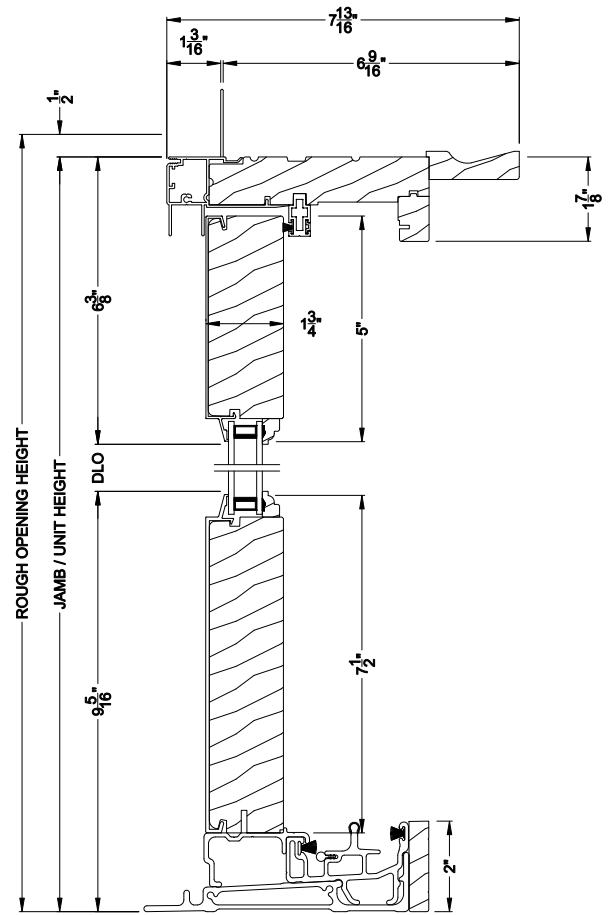

Weather Shield®

Signature Series™

French Sliding Patio Doors

CROSS SECTION DETAILS

SIGNATURE FRENCH SLIDING PATIO DOOR (8715)
Vertical Section

SIGNATURE FRENCH SLIDING PATIO DOOR (8715)
Vertical Section - Fixed Sidelite with Low profile sill stop

SIGNATURE FRENCH SLIDING PATIO DOOR (8715)
Horizontal Section

Note: All dimensions are approximate. Weather Shield reserves the right to change specifications without notice.

Weather Shield®

Signature Series™

French Sliding Patio Doors

CROSS SECTION DETAILS

SIGNATURE FRENCH SLIDING PATIO DOOR (8715)
Vertical Section - 6-9/16" jamb

SIGNATURE FRENCH SLIDING PATIO DOOR (8715)
Vertical Section - Fixed Sidelite with Low profile sill stop - 6-9/16" jamb

SIGNATURE FRENCH SLIDING PATIO DOOR (8715)
Horizontal Section - 6-9/16" jamb

Note: All dimensions are approximate. Weather Shield reserves the right to change specifications without notice.