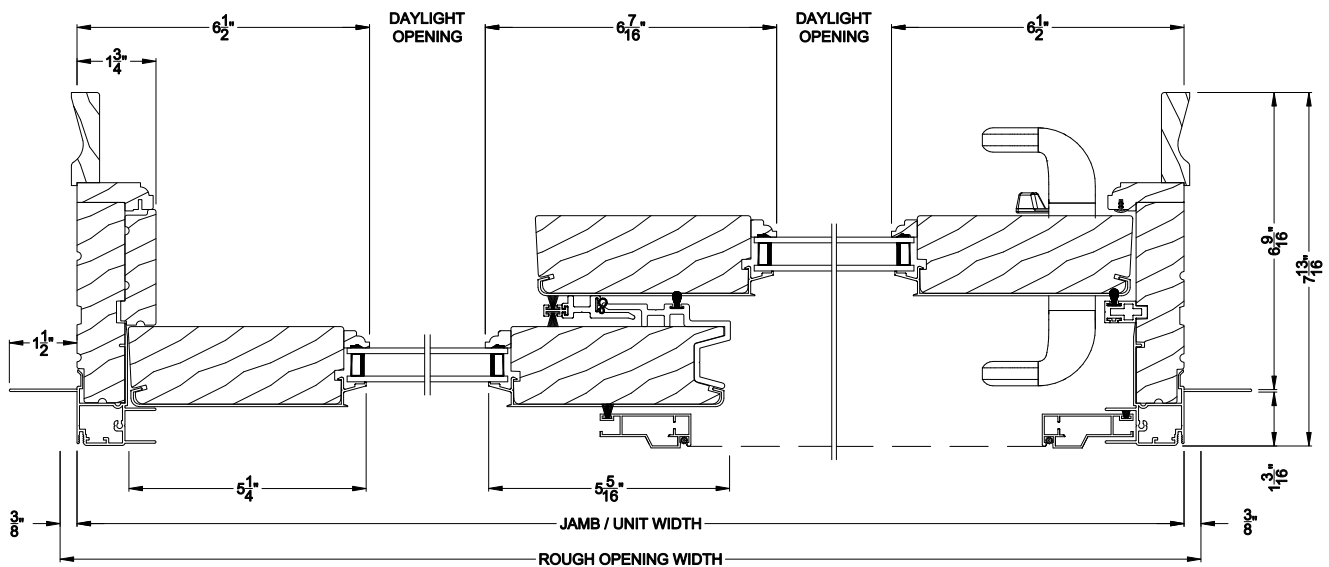

French Sliding Patio Doors

CROSS SECTION DETAILS

SIGNATURE FRENCH SLIDING PATIO DOOR (8715)
Vertical Section - 6-9/16" jamb

SIGNATURE FRENCH SLIDING PATIO DOOR (8715)
Vertical Section - Fixed Sidelite with Low profile sill stop - 6-9/16" jamb

SIGNATURE FRENCH SLIDING PATIO DOOR (8715)
Horizontal Section - 6-9/16" jamb

Note: All dimensions are approximate. Weather Shield reserves the right to change specifications without notice.