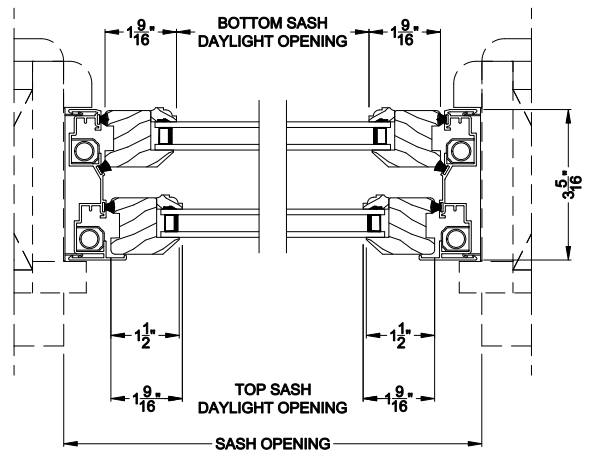

# Weather Shield® Double Hung Tilt Sash Replacement Kit

Weather Shield Series™

## CROSS SECTION DETAILS

**WEATHER SHIELD DOUBLE HUNG TILT (611)**  
Vertical Section - Replacement Sash

**WEATHER SHIELD DOUBLE HUNG TILT (611)**  
Horizontal Section - Replacement Sash

Note: All dimensions are approximate. Weather Shield reserves the right to change specifications without notice.