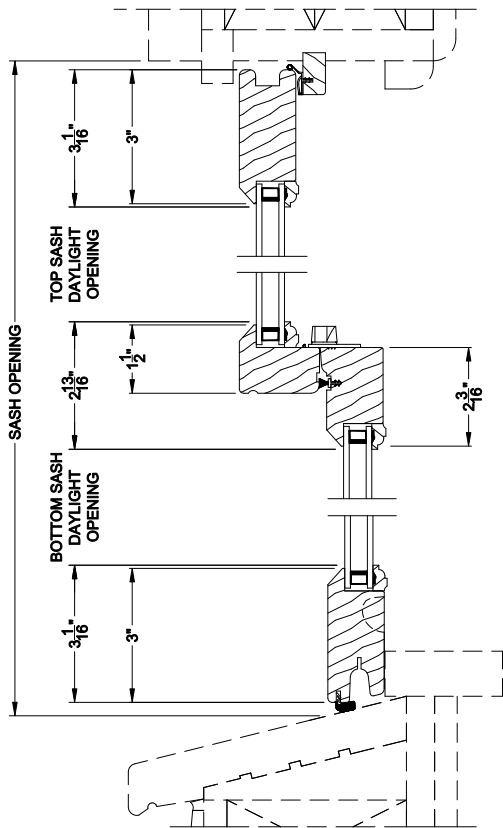

# Weather Shield® Double Hung Tilt Sash Replacement Kit

Weather Shield Series™

## CROSS SECTION DETAILS

**WEATHER SHIELD DOUBLE HUNG TILT (611)**  
Vertical Section - Replacement Sash

**WEATHER SHIELD DOUBLE HUNG TILT (611)**  
Horizontal Section - Replacement Sash

Note: All dimensions are approximate. Weather Shield reserves the right to change specifications without notice.