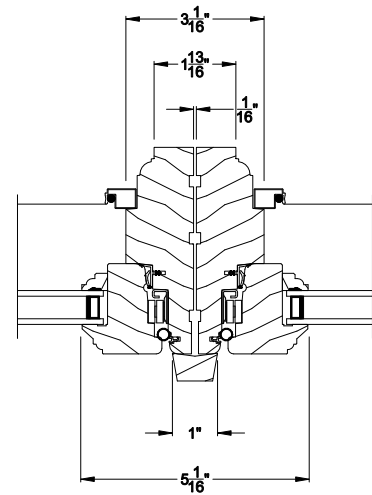

Weather Shield®

Weather Shield Series™

Awning Windows

CROSS SECTION DETAILS

WEATHER SHIELD AWNING WINDOW
Horizontal Stack Section - Transom Stack over Awning

WEATHER SHIELD AWNING WINDOW (6204)
Vertical Section

WEATHER SHIELD AWNING WINDOW (6204)
Horizontal Section

WEATHER SHIELD AWNING WINDOW
Vertical Mull Section

Note: All dimensions are approximate. Weather Shield reserves the right to change specifications without notice.

Weather Shield®

Weather Shield Series™

Awning Windows

CROSS SECTION DETAILS

WEATHER SHIELD AWNING WINDOW
Horizontal Stack Section - Transom Stack over Awning

WEATHER SHIELD AWNING WINDOW (6204)
Vertical Section - 6-9/16" jamb

WEATHER SHIELD AWNING WINDOW (6204)
Horizontal Section - 6-9/16" jamb

WEATHER SHIELD AWNING WINDOW
Vertical Mull Section

Note: All dimensions are approximate. Weather Shield reserves the right to change specifications without notice.