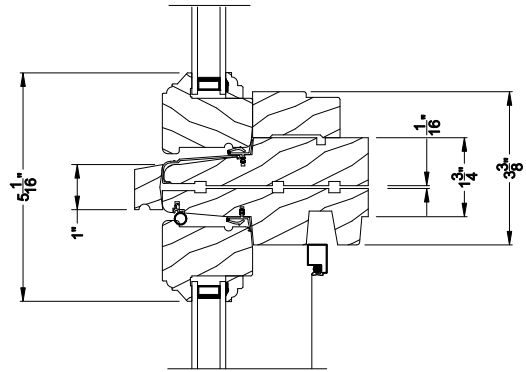

Weather Shield®

Weather Shield Series™

Awning Windows

CROSS SECTION DETAILS

WEATHER SHIELD AWNING WINDOW
Horizontal Stack Section - Transom Stack over Awning

WEATHER SHIELD AWNING WINDOW (6204)
Vertical Section

WEATHER SHIELD AWNING WINDOW (6204)
Horizontal Section

WEATHER SHIELD AWNING WINDOW
Vertical Mull Section

Note: All dimensions are approximate. Weather Shield reserves the right to change specifications without notice.

Weather Shield®

Weather Shield Series™

Awning Windows

CROSS SECTION DETAILS

WEATHER SHIELD AWNING WINDOW
Horizontal Stack Section - Transom Stack over Awning

WEATHER SHIELD AWNING WINDOW (6204)
Vertical Section - 6-9/16" jamb

WEATHER SHIELD AWNING WINDOW (6204)
Horizontal Section - 6-9/16" jamb

WEATHER SHIELD AWNING WINDOW
Vertical Mull Section

Note: All dimensions are approximate. Weather Shield reserves the right to change specifications without notice.