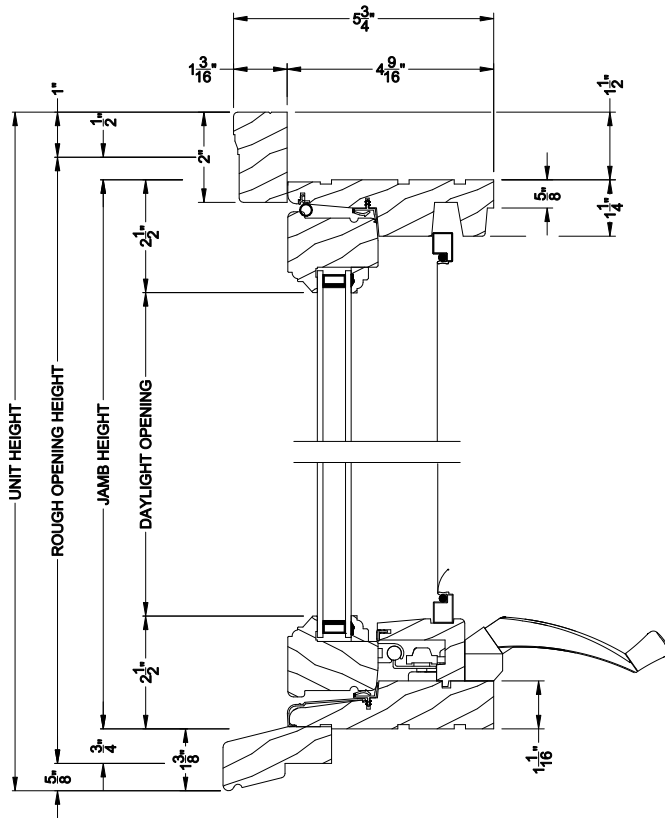

Weather Shield®

Weather Shield Series™

Awning Windows

CROSS SECTION DETAILS

WEATHER SHIELD AWNING WINDOW
Horizontal Stack Section - Transom Stack over Awning

WEATHER SHIELD AWNING WINDOW (6204)
Vertical Section

WEATHER SHIELD AWNING WINDOW (6204)
Horizontal Section

WEATHER SHIELD AWNING WINDOW
Vertical Mull Section

Note: All dimensions are approximate. Weather Shield reserves the right to change specifications without notice.

Weather Shield®

Weather Shield Series™

Awning Windows

CROSS SECTION DETAILS

WEATHER SHIELD AWNING WINDOW
Horizontal Stack Section - Transom Stack over Awning

WEATHER SHIELD AWNING WINDOW (6204)
Vertical Section - 6-9/16" jamb

WEATHER SHIELD AWNING WINDOW (6204)
Horizontal Section - 6-9/16" jamb

WEATHER SHIELD AWNING WINDOW
Vertical Mull Section

Note: All dimensions are approximate. Weather Shield reserves the right to change specifications without notice.