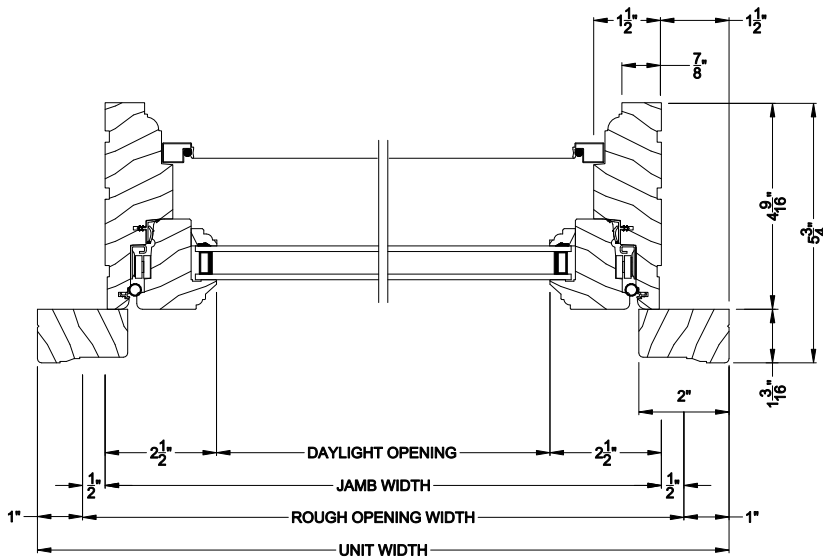

Weather Shield®

Weather Shield Series™

Awning Windows

CROSS SECTION DETAILS

WEATHER SHIELD AWNING WINDOW
Horizontal Stack Section - Transom Stack over Awning

WEATHER SHIELD AWNING WINDOW (6204)
Vertical Section

WEATHER SHIELD AWNING WINDOW (6204)
Horizontal Section

WEATHER SHIELD AWNING WINDOW
Vertical Mull Section

Note: All dimensions are approximate. Weather Shield reserves the right to change specifications without notice.

Weather Shield®

Weather Shield Series™

Awning Windows

CROSS SECTION DETAILS

WEATHER SHIELD AWNING WINDOW
Horizontal Stack Section - Transom Stack over Awning

WEATHER SHIELD AWNING WINDOW (6204)
Vertical Section - 6-9/16" jamb

WEATHER SHIELD AWNING WINDOW (6204)
Horizontal Section - 6-9/16" jamb

WEATHER SHIELD AWNING WINDOW
Vertical Mull Section

Note: All dimensions are approximate. Weather Shield reserves the right to change specifications without notice.