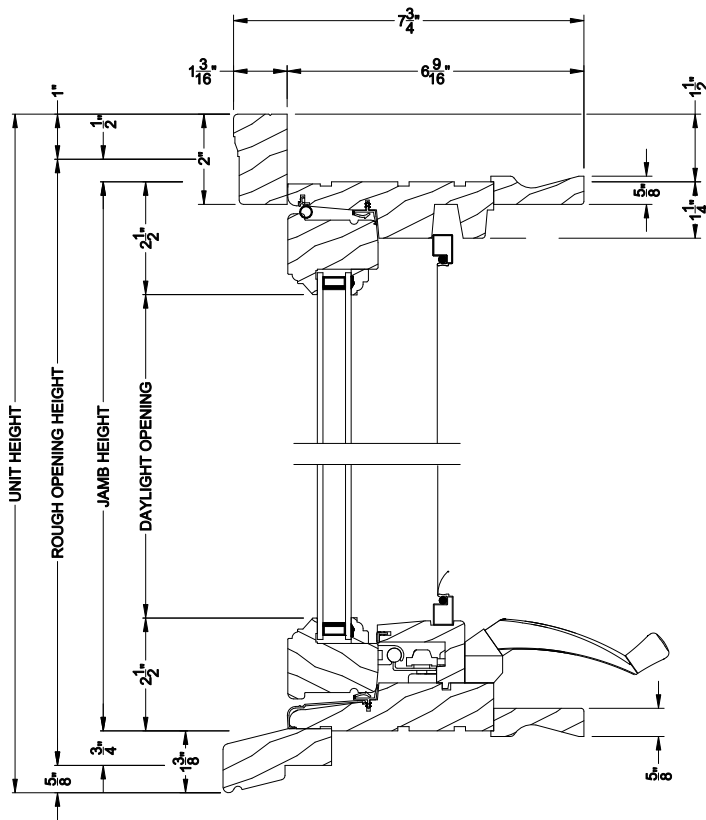

Weather Shield®

Weather Shield Series™

Awning Windows

CROSS SECTION DETAILS

WEATHER SHIELD AWNING WINDOW
Horizontal Stack Section - Transom Stack over Awning

WEATHER SHIELD AWNING WINDOW (6204)
Vertical Section

WEATHER SHIELD AWNING WINDOW (6204)
Horizontal Section

WEATHER SHIELD AWNING WINDOW
Vertical Mull Section

Note: All dimensions are approximate. Weather Shield reserves the right to change specifications without notice.

Weather Shield®

Weather Shield Series™

Awning Windows

CROSS SECTION DETAILS

WEATHER SHIELD AWNING WINDOW
Horizontal Stack Section - Transom Stack over Awning

WEATHER SHIELD AWNING WINDOW (6204)
Vertical Section - 6-9/16" jamb

WEATHER SHIELD AWNING WINDOW (6204)
Horizontal Section - 6-9/16" jamb

WEATHER SHIELD AWNING WINDOW
Vertical Mull Section

Note: All dimensions are approximate. Weather Shield reserves the right to change specifications without notice.