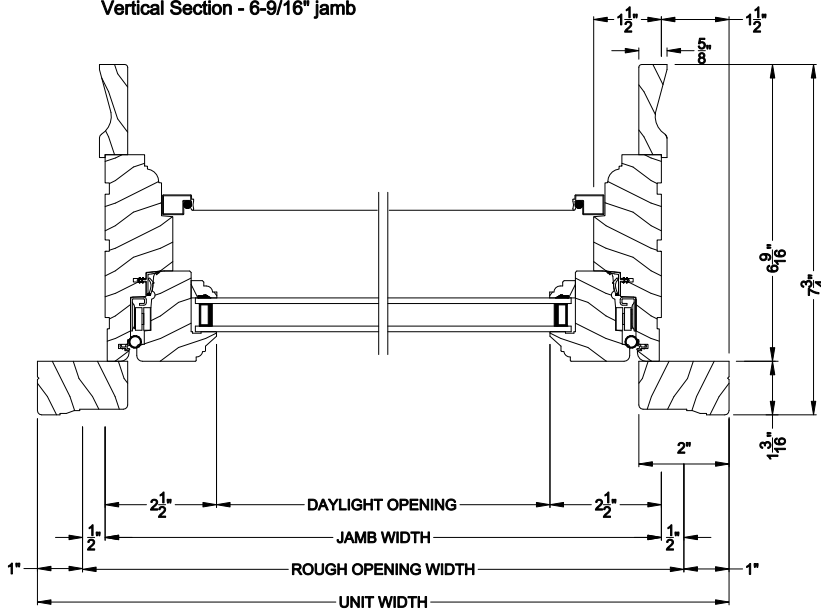

WEATHER SHIELD AWNING WINDOW (6204)
Horizontal Section

WEATHER SHIELD AWNING WINDOW
Vertical Mull Section

Note: All dimensions are approximate. Weather Shield reserves the right to change specifications without notice.

Weather Shield®

Weather Shield Series™

Awning Windows

CROSS SECTION DETAILS

WEATHER SHIELD AWNING WINDOW
Horizontal Stack Section - Transom Stack over Awning

WEATHER SHIELD AWNING WINDOW (6204)
Vertical Section - 6-9/16" jamb

WEATHER SHIELD AWNING WINDOW (6204)
Horizontal Section - 6-9/16" jamb

WEATHER SHIELD AWNING WINDOW
Vertical Mull Section

Note: All dimensions are approximate. Weather Shield reserves the right to change specifications without notice.