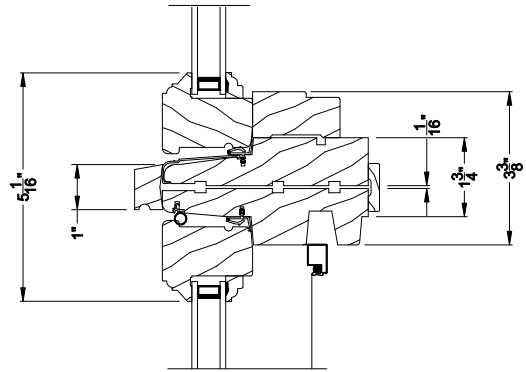

WEATHER SHIELD AWNING WINDOW (6204)
Horizontal Section

WEATHER SHIELD AWNING WINDOW
Vertical Mull Section

Note: All dimensions are approximate. Weather Shield reserves the right to change specifications without notice.

Weather Shield®

Weather Shield Series™

Awning Windows

CROSS SECTION DETAILS

WEATHER SHIELD AWNING WINDOW
Horizontal Stack Section - Transom Stack over Awning

WEATHER SHIELD AWNING WINDOW (6204)
Vertical Section - 6-9/16" jamb

WEATHER SHIELD AWNING WINDOW (6204)
Horizontal Section - 6-9/16" jamb

WEATHER SHIELD AWNING WINDOW
Vertical Mull Section

Note: All dimensions are approximate. Weather Shield reserves the right to change specifications without notice.