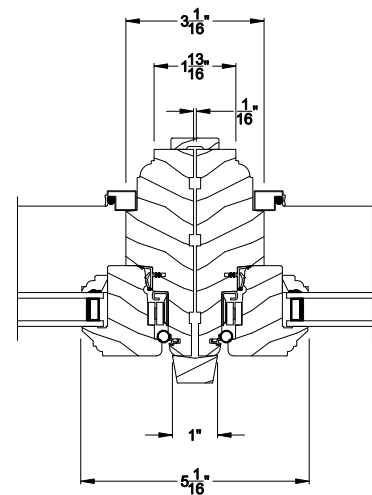

WEATHER SHIELD AWNING WINDOW (6204)
Horizontal Section

WEATHER SHIELD AWNING WINDOW
Vertical Mull Section

Note: All dimensions are approximate. Weather Shield reserves the right to change specifications without notice.

Weather Shield®

Weather Shield Series™

Awning Windows

CROSS SECTION DETAILS

WEATHER SHIELD AWNING WINDOW
Horizontal Stack Section - Transom Stack over Awning

WEATHER SHIELD AWNING WINDOW (6204)
Vertical Section - 6-9/16" jamb

WEATHER SHIELD AWNING WINDOW (6204)
Horizontal Section - 6-9/16" jamb

WEATHER SHIELD AWNING WINDOW
Vertical Mull Section

Note: All dimensions are approximate. Weather Shield reserves the right to change specifications without notice.