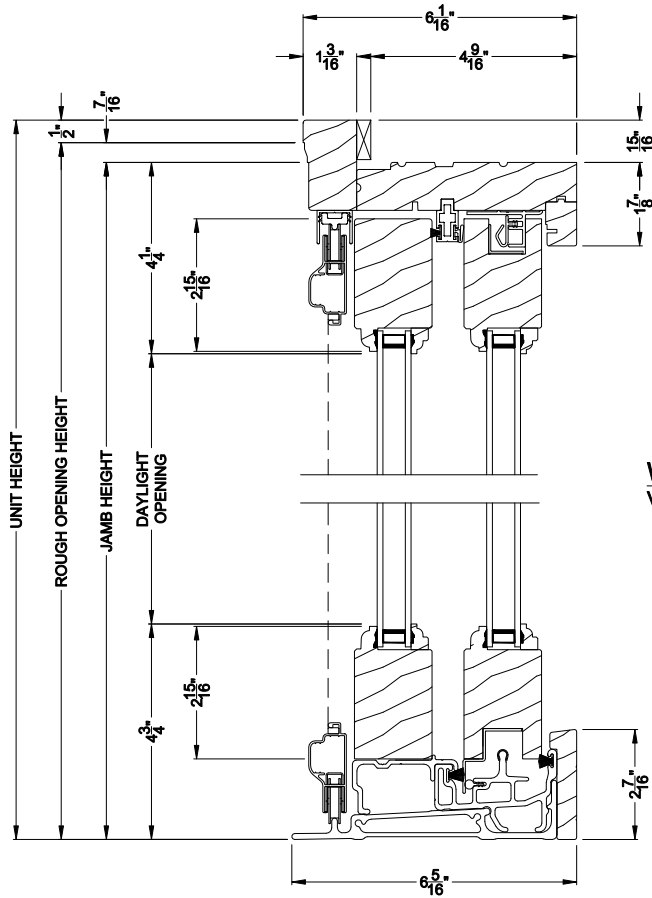

Weather Shield®

Weather Shield Series™

Sliding Patio Doors

CROSS SECTION DETAILS

WEATHER SHIELD SLIDING PATIO DOOR (6714)
Vertical Section

WEATHER SHIELD SLIDING PATIO DOOR (6714)
Horizontal Section

Note: All dimensions are approximate. Weather Shield reserves the right to change specifications without notice.

Weather Shield®

Weather Shield Series™

Sliding Patio Doors

CROSS SECTION DETAILS

WEATHER SHIELD SLIDING PATIO DOOR (6714)
Vertical Section - 6-9/16" jamb

WEATHER SHIELD SLIDING PATIO DOOR (6714)
Horizontal Section - 6-9/16" jamb

Note: All dimensions are approximate. Weather Shield reserves the right to change specifications without notice.