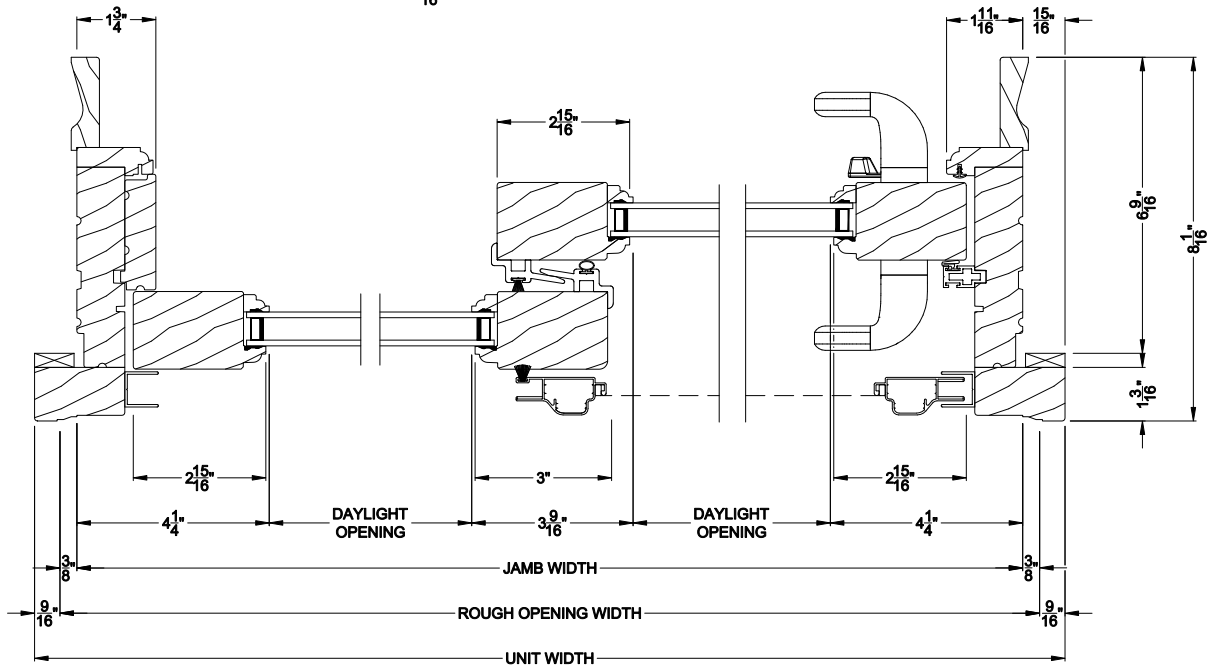

Weather Shield®

Weather Shield Series™

Sliding Patio Doors

CROSS SECTION DETAILS

WEATHER SHIELD SLIDING PATIO DOOR (6714)
Vertical Section

WEATHER SHIELD SLIDING PATIO DOOR (6714)
Horizontal Section

Note: All dimensions are approximate. Weather Shield reserves the right to change specifications without notice.

Weather Shield®

Weather Shield Series™

Sliding Patio Doors

CROSS SECTION DETAILS

WEATHER SHIELD SLIDING PATIO DOOR (6714)
Vertical Section - 6-9/16" jamb

WEATHER SHIELD SLIDING PATIO DOOR (6714)
Horizontal Section - 6-9/16" jamb

Note: All dimensions are approximate. Weather Shield reserves the right to change specifications without notice.