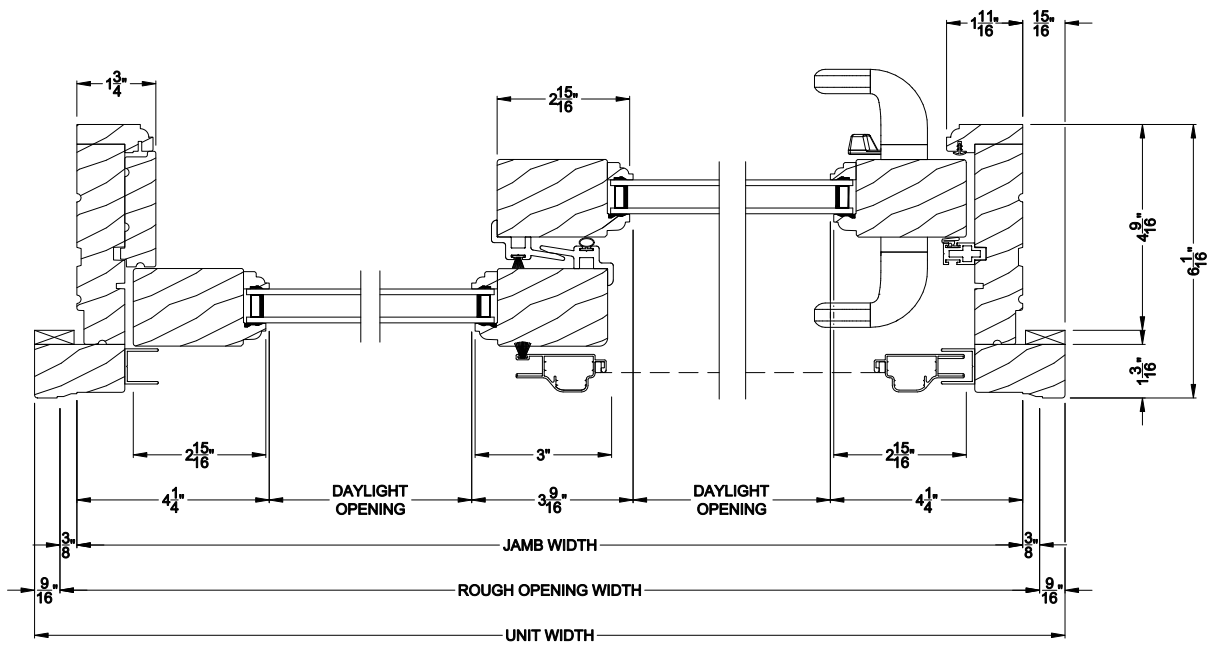

Weather Shield®

Weather Shield Series™

Sliding Patio Doors

CROSS SECTION DETAILS

WEATHER SHIELD SLIDING PATIO DOOR (6714)
Vertical Section

WEATHER SHIELD SLIDING PATIO DOOR (6714)
Horizontal Section

Note: All dimensions are approximate. Weather Shield reserves the right to change specifications without notice.

Weather Shield®

Weather Shield Series™

Sliding Patio Doors

CROSS SECTION DETAILS

WEATHER SHIELD SLIDING PATIO DOOR (6714)
Vertical Section - 6-9/16" jamb

WEATHER SHIELD SLIDING PATIO DOOR (6714)
Horizontal Section - 6-9/16" jamb

Note: All dimensions are approximate. Weather Shield reserves the right to change specifications without notice.