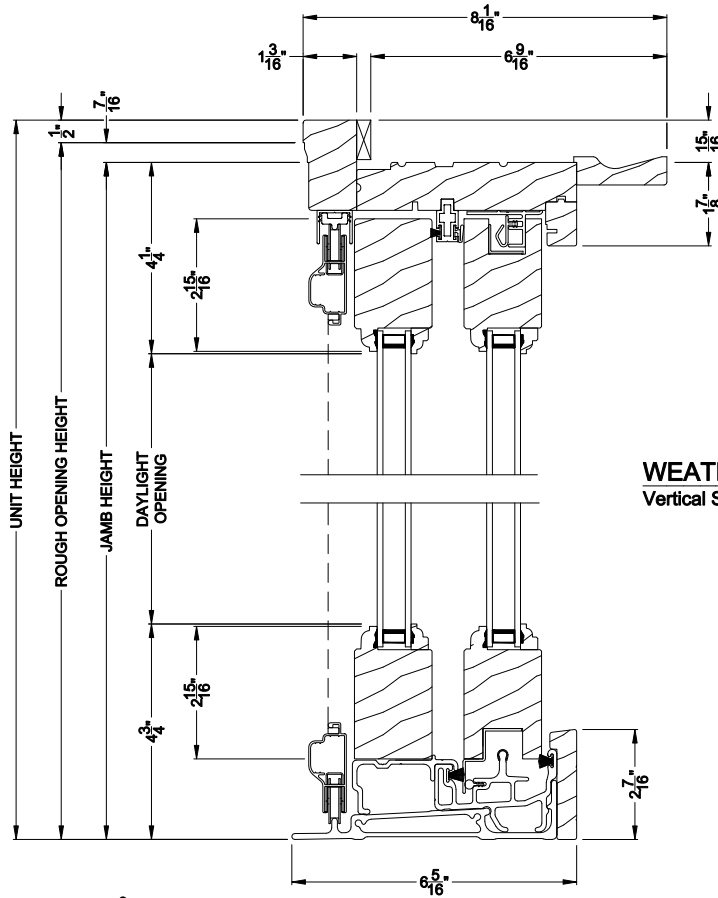

Weather Shield®

Weather Shield Series™

Sliding Patio Doors

CROSS SECTION DETAILS

WEATHER SHIELD SLIDING PATIO DOOR (6714)
Vertical Section

WEATHER SHIELD SLIDING PATIO DOOR (6714)
Horizontal Section

Note: All dimensions are approximate. Weather Shield reserves the right to change specifications without notice.

Weather Shield®

Weather Shield Series™

Sliding Patio Doors

CROSS SECTION DETAILS

WEATHER SHIELD SLIDING PATIO DOOR (6714)
Vertical Section - 6-9/16" jamb

WEATHER SHIELD SLIDING PATIO DOOR (6714)
Horizontal Section - 6-9/16" jamb

Note: All dimensions are approximate. Weather Shield reserves the right to change specifications without notice.