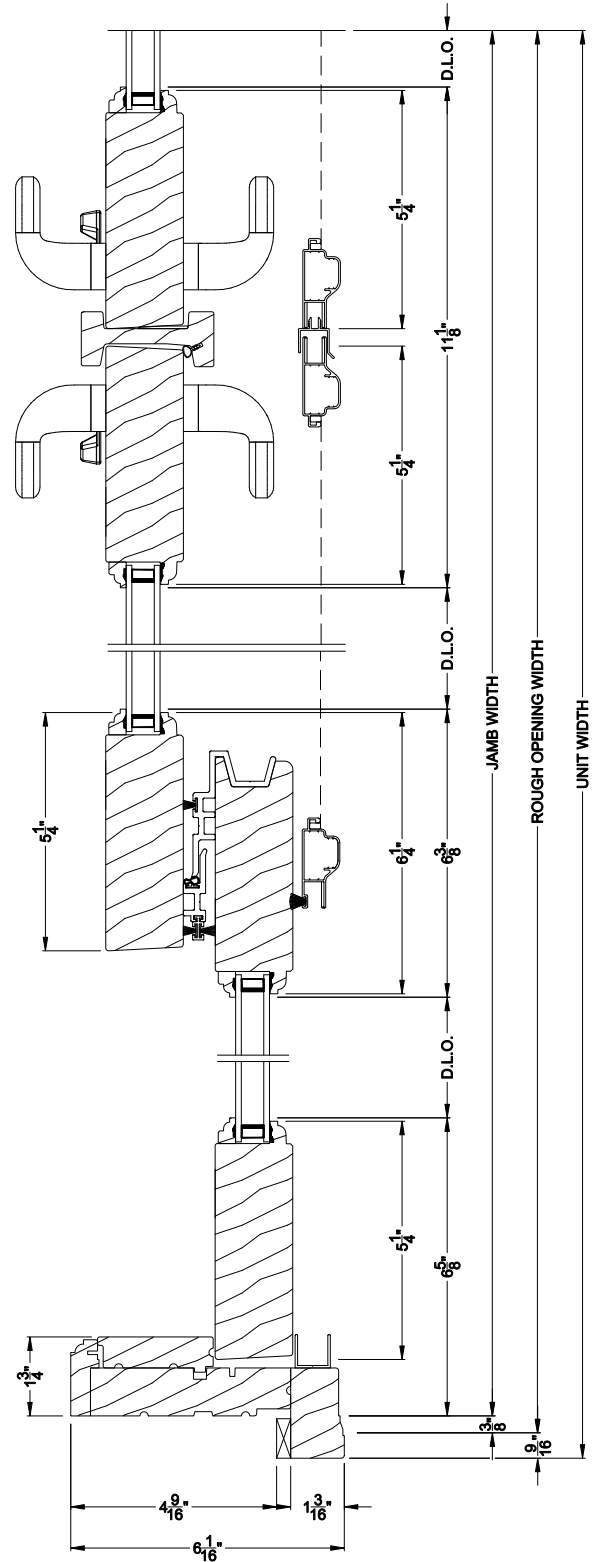

WEATHER SHIELD FRENCH SLIDING PATIO DOOR (6715)
Horizontal Section - 3 Panel Door

WEATHER SHIELD FRENCH SLIDING PATIO DOOR (6715)
Horizontal Section - 4-Panel Door

Note: All dimensions are approximate. Weather Shield reserves the right to change specifications without notice.

WEATHER SHIELD FRENCH SLIDING PATIO DOOR (6715)
Horizontal Section - 3 Panel Door - 6-9/16" jamb

WEATHER SHIELD FRENCH SLIDING PATIO DOOR (6715)
Horizontal Section - 4-Panel Door - 6-9/16" jamb

Note: All dimensions are approximate. Weather Shield reserves the right to change specifications without notice.