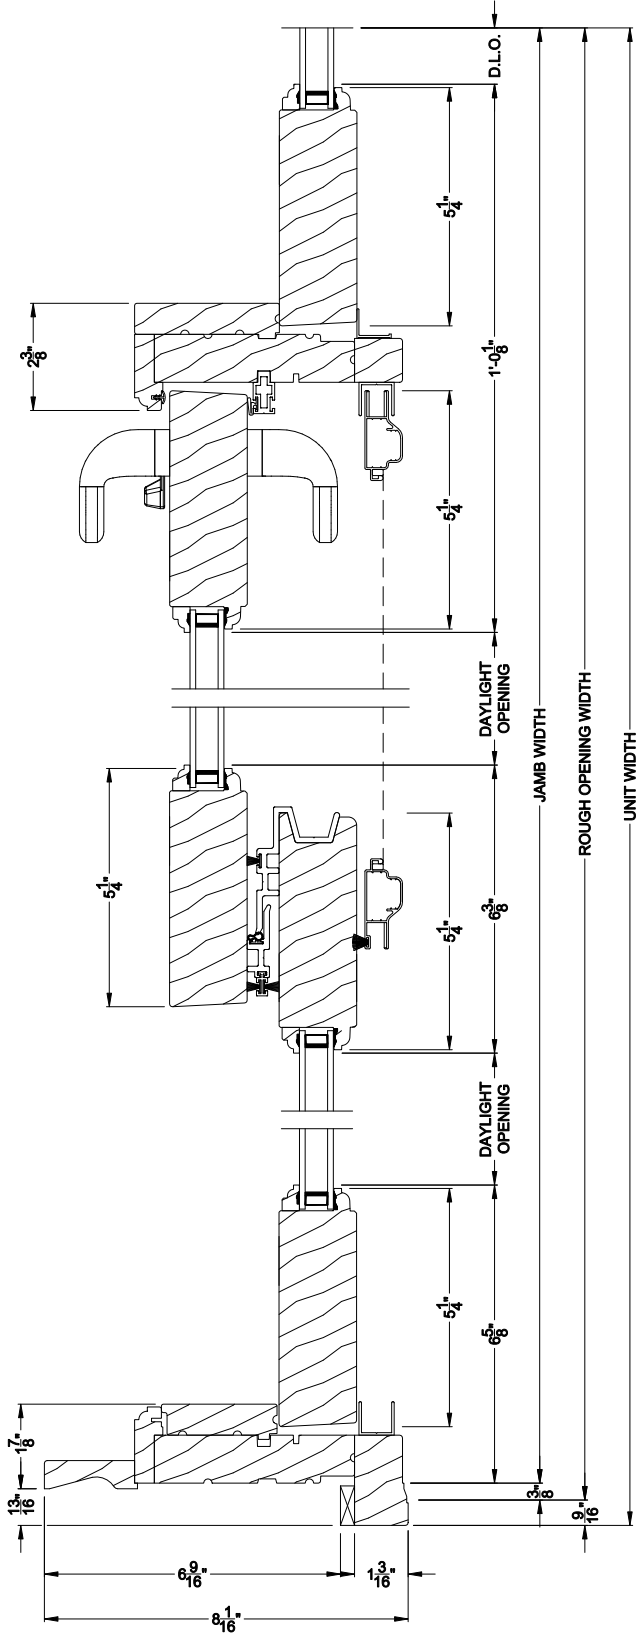

WEATHER SHIELD FRENCH SLIDING PATIO DOOR (6715)
Horizontal Section - 3 Panel Door

WEATHER SHIELD FRENCH SLIDING PATIO DOOR (6715)
Horizontal Section - 4-Panel Door

Note: All dimensions are approximate. Weather Shield reserves the right to change specifications without notice.

WEATHER SHIELD FRENCH SLIDING PATIO DOOR (6715)
Horizontal Section - 3 Panel Door - 6-9/16" jamb

WEATHER SHIELD FRENCH SLIDING PATIO DOOR (6715)
Horizontal Section - 4-Panel Door - 6-9/16" jamb

Note: All dimensions are approximate. Weather Shield reserves the right to change specifications without notice.