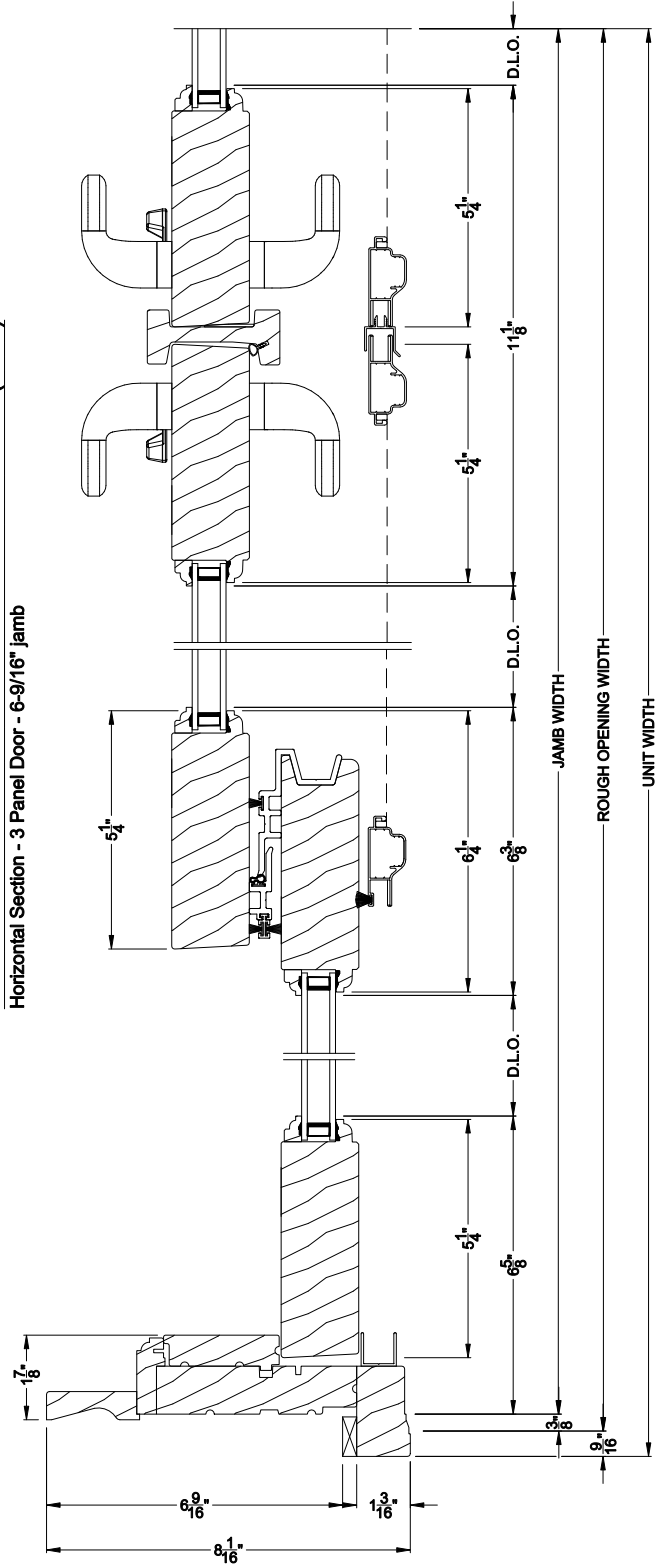

WEATHER SHIELD FRENCH SLIDING PATIO DOOR (6715)
Horizontal Section - 3 Panel Door

WEATHER SHIELD FRENCH SLIDING PATIO DOOR (6715)
Horizontal Section - 4-Panel Door

Note: All dimensions are approximate. Weather Shield reserves the right to change specifications without notice.

WEATHER SHIELD FRENCH SLIDING PATIO DOOR (6715)
Horizontal Section - 3 Panel Door - 6-9/16" jamb

WEATHER SHIELD FRENCH SLIDING PATIO DOOR (6715)
Horizontal Section - 4-Panel Door - 6-9/16" jamb

Note: All dimensions are approximate. Weather Shield reserves the right to change specifications without notice.