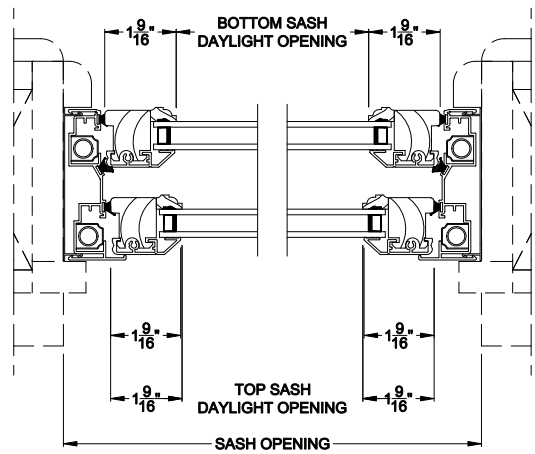

# Weather Shield® Double Hung Tilt Sash Replacement Kit

Weather Shield Series™

## CROSS SECTION DETAILS

**WEATHER SHIELD CLAD DOUBLE HUNG TSRK (811)**  
Vertical Section

**WEATHER SHIELD CLAD DOUBLE HUNG TSRK (811)**  
Horizontal Section

Note: All dimensions are approximate. Weather Shield reserves the right to change specifications without notice.