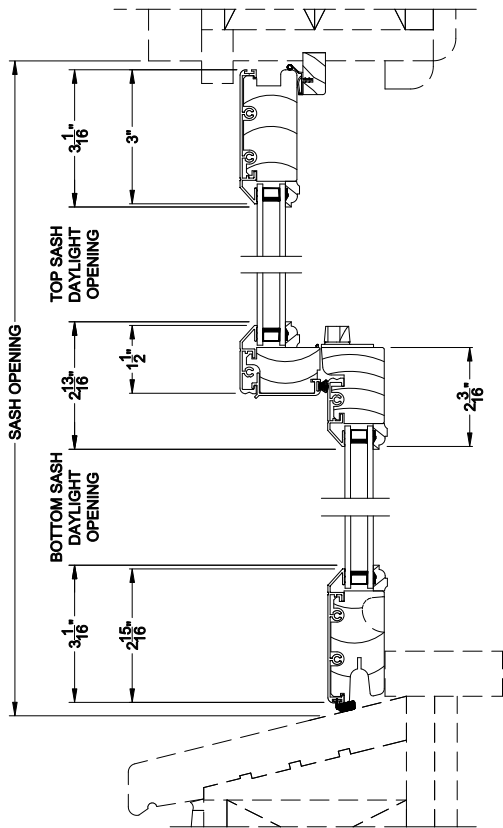

# Weather Shield® Double Hung Tilt Sash Replacement Kit

Weather Shield Series™

## CROSS SECTION DETAILS

**WEATHER SHIELD CLAD DOUBLE HUNG TSRK (811)**  
Vertical Section

**WEATHER SHIELD CLAD DOUBLE HUNG TSRK (811)**  
Horizontal Section

Note: All dimensions are approximate. Weather Shield reserves the right to change specifications without notice.